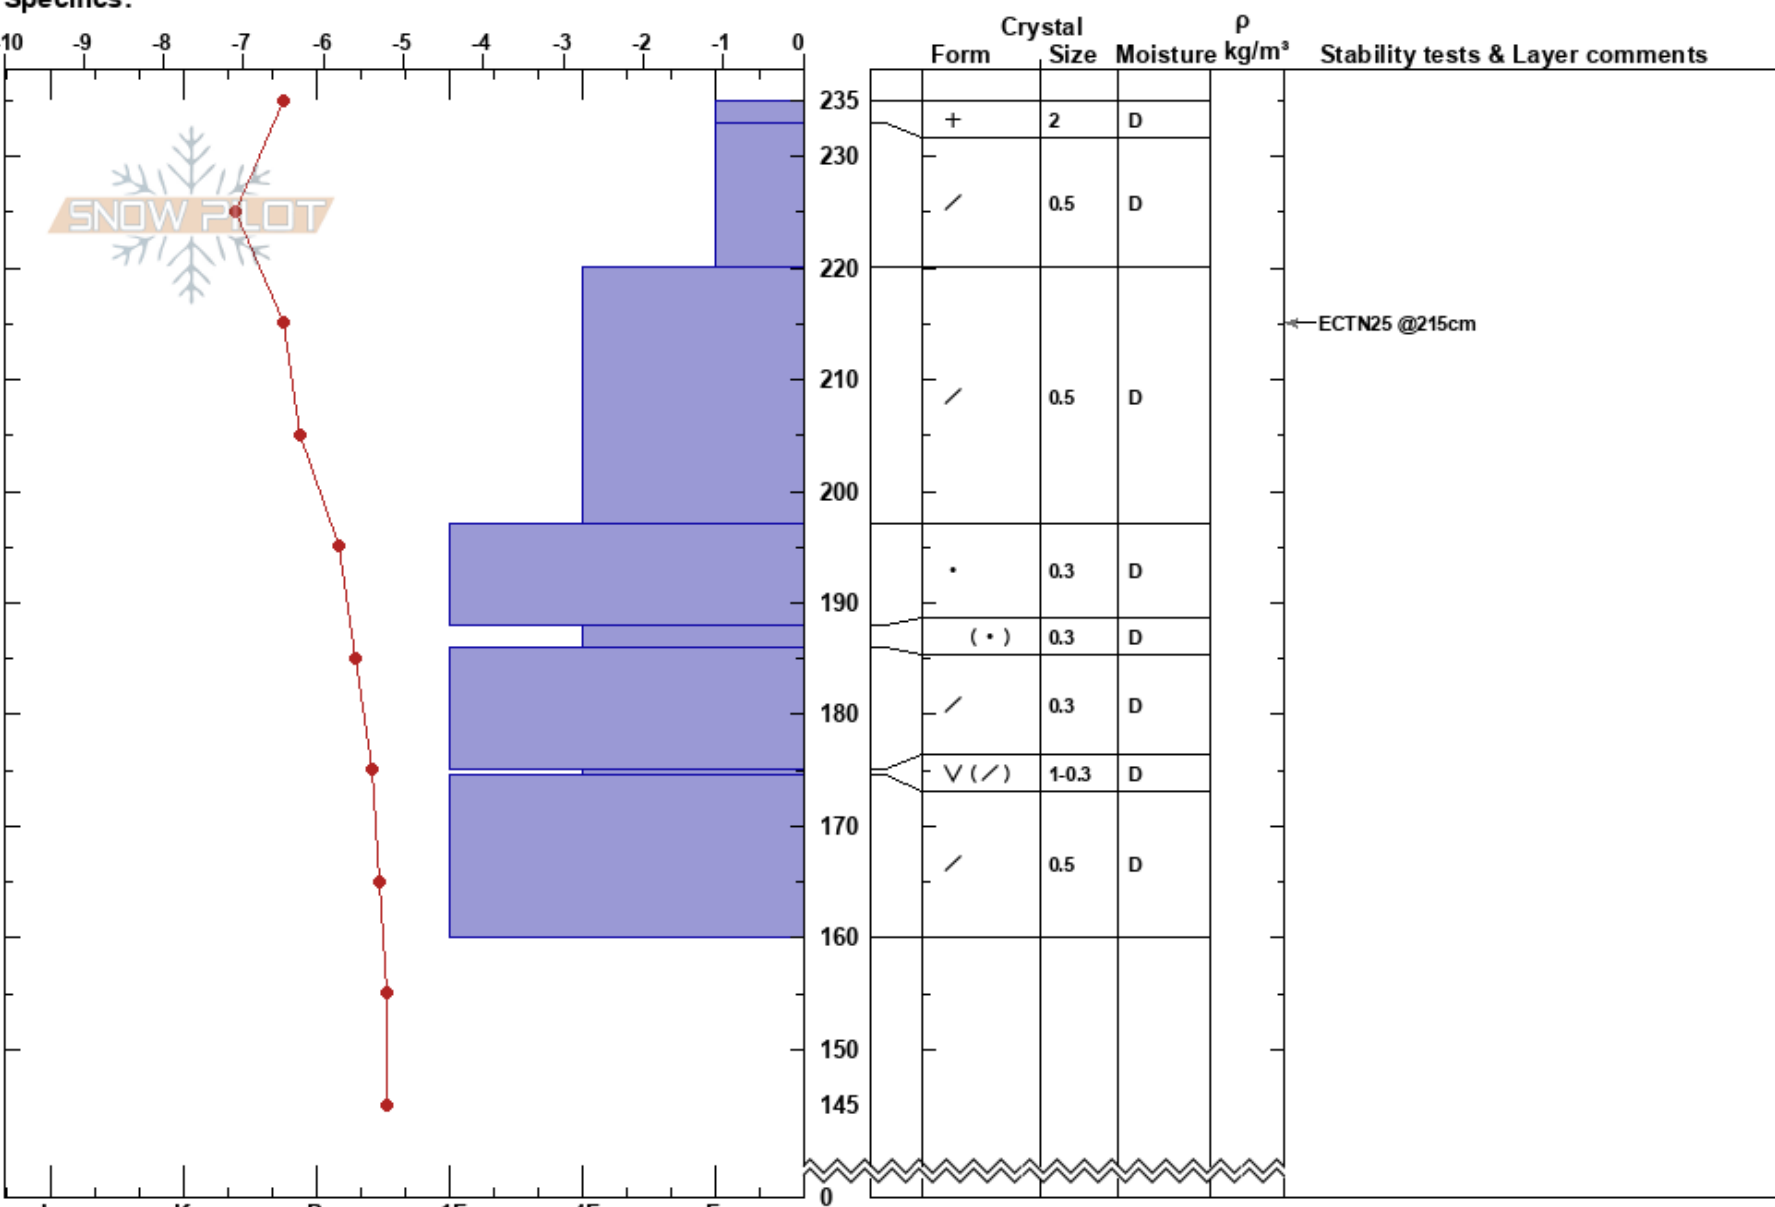

Teigafjellet/Svarteheo
 Indre Sogn
 Norway
 Elevation: 960 m
 Aspect: N
 Specifics:

siri @SVV
 13/02/2018 - 12:00
 Co-ord: 32V 389707W 6798651N
 Slope Angle:
 Wind Loading:

Stability:
 Air Temperature:
 Precipitation:
 Wind:
 HS:235
 PS: 20 175-174.5cm:Problematic layer