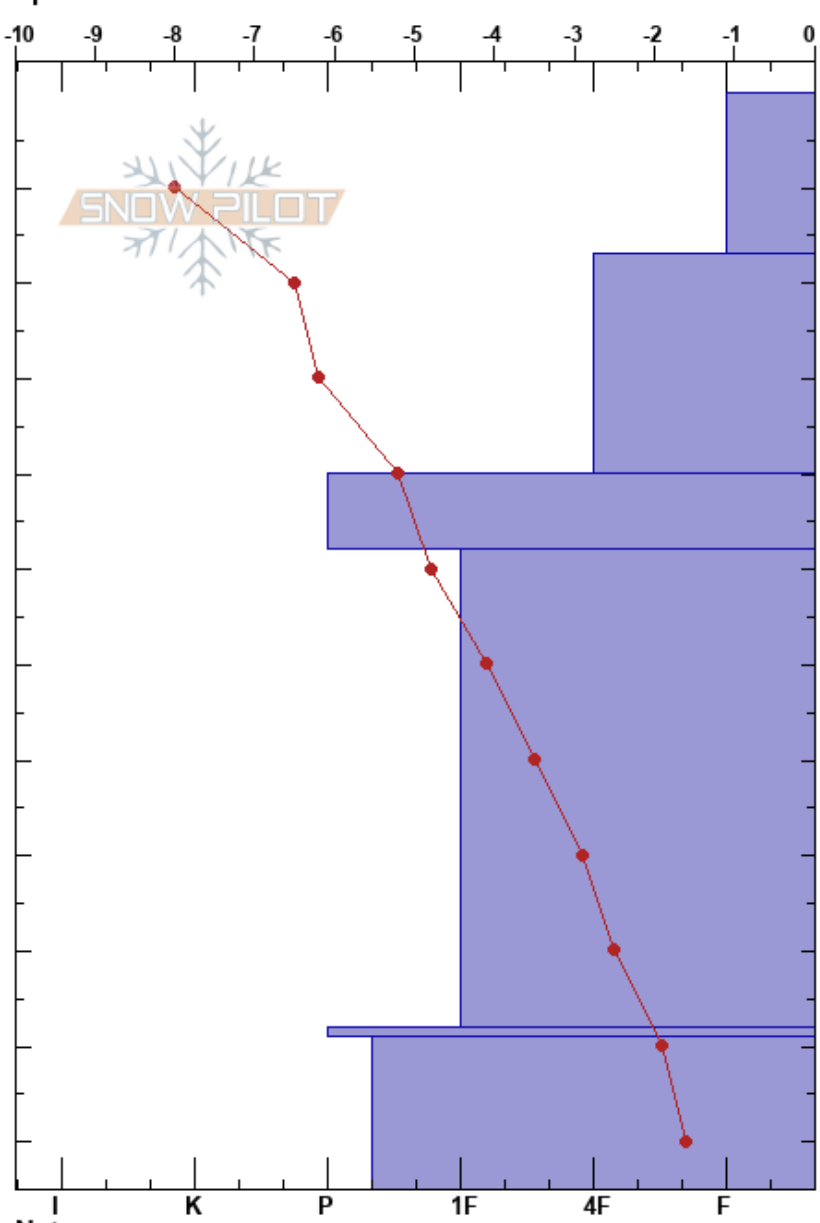

Thunder
 South Rockies
 AB
 Elevation: 1780 m
 Aspect: NW
 Specifics:

Flora Hunt
 06/01/2025 - 13:45
 Co-ord: 49.30296S, -114.42163E
 Slope Angle: 40°
 Wind Loading: no

Stability:
 Air Temperature: -3.2°C PF:40
 Sky Cover: FEW
 Precipitation: NO
 Wind: SW Light Breeze

Layer Notes:

Form	Crystal Size	Moisture	ρ kg/m ³	Stability tests & Layer comments
∇	1			
/	0.5-1			
/ (●)	0.5			← CT26, SP @17cm
● (⊖)	0.5			
● (⊖)	0.5-1			
⊙	1			
⊙	1			← CTN

Notes: