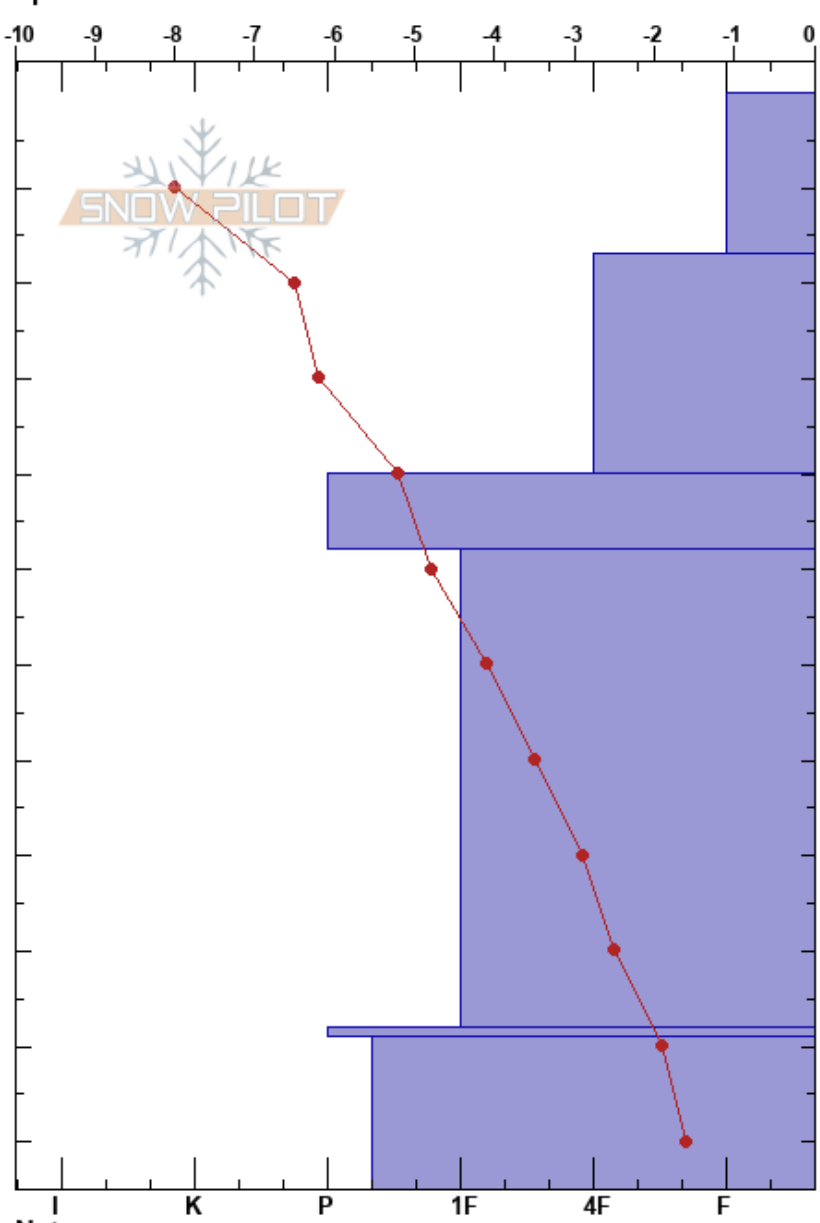

Thunder  
 South Rockies  
 AB  
 Elevation: 1780 m  
 Aspect: NW  
 Specifics:

Flora Hunt  
 06/01/2025 - 13:45  
 Co-ord: 49.30296S, -114.42163E  
 Slope Angle: 40°  
 Wind Loading: no

Stability:  
 Air Temperature: -3.2°C PF:40  
 Sky Cover: FEW  
 Precipitation: NO  
 Wind: SW Light Breeze

HS:115  
 Layer Notes:

Form	Crystal Size	Moisture	$\rho$ kg/m <sup>3</sup>	Stability tests & Layer comments
∇	1			
/	0.5-1			
/ (●)	0.5			← CT26, SP @17cm
● (⊖)	0.5			
● (⊖)	0.5-1			
⊙	1			
				← CTN

Notes: