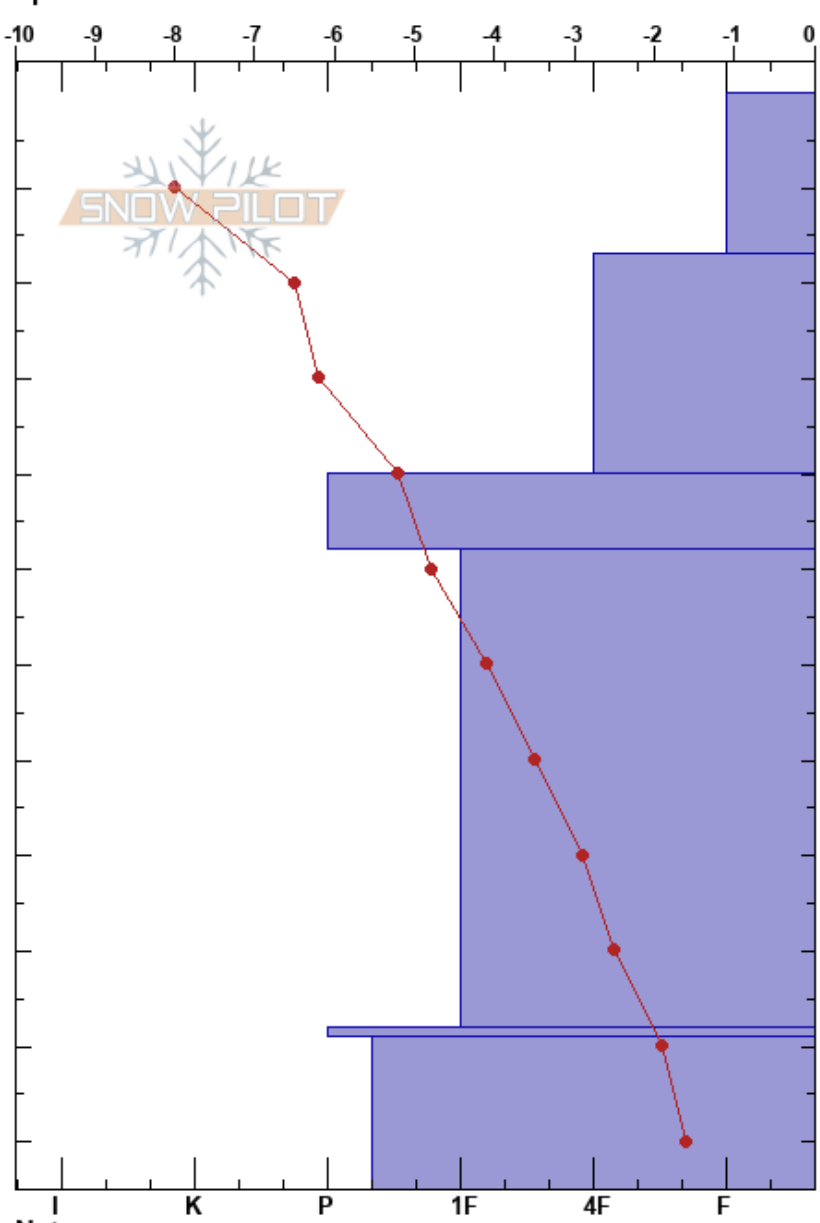

Thunder  
 South Rockies  
 AB  
 Elevation: 1780 m  
 Aspect: NW  
 Specifics:

Flora Hunt  
 06/01/2025 - 13:45  
 Co-ord: 49.30296S, -114.42163E  
 Slope Angle: 40°  
 Wind Loading: no

Stability:  
 Air Temperature: -3.2°C PF:40  
 Sky Cover: FEW  
 Precipitation: NO  
 Wind: SW Light Breeze

Layer Notes:

Form	Crystal Size	Moisture	$\rho$ kg/m <sup>3</sup>	Stability tests & Layer comments
∇	1			
/	0.5-1			
/ (●)	0.5			← CT26, SP @17cm
● (⊖)	0.5			
● (⊖)	0.5-1			
⊙	1			
⊙	1			← CTN

Notes: