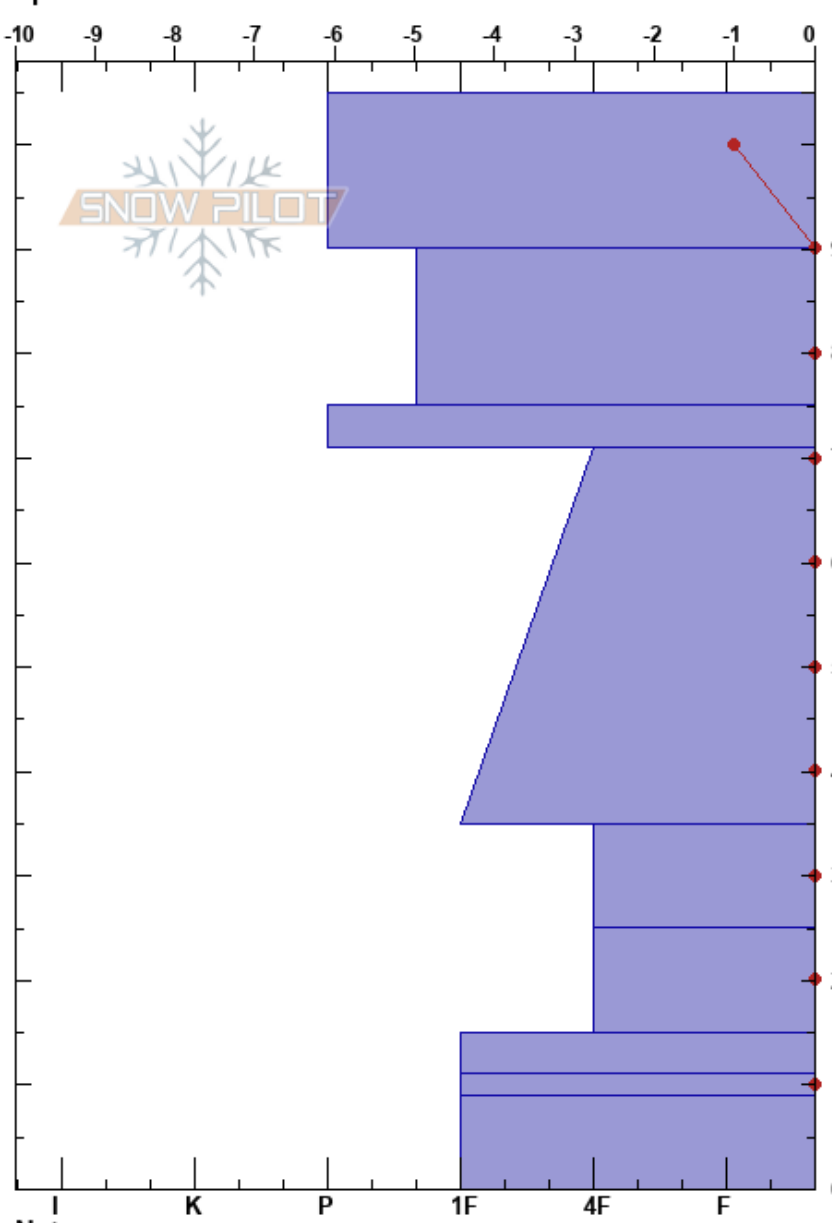

Gin Flat
 Sierra Nevada
 CA
 Elevation: 2134 m
 Aspect: 175°
 Specifics:

Jocelyne Novoa
 03/21/2004 - 1:30pm
 Co-ord: 0.00000N, 0.00000W
 Slope Angle: 5°
 Wind Loading: no

Stability:
 Air Temperature: 10°C
 Sky Cover: CLR
 Precipitation: NO
 Wind: W Calm

HS:105 Layer Notes:

Elevation (m)	Crystal		Moisture	ρ kg/m ³	Stability tests & Layer comments
	Form	Size			
105					
100	⊙⊙	0.5		377	
90				355	
80	○	0.1		355	
70	⊙⊙	0.3		321	
60				398	
50	○	0.1		366	
40				403	
30	⊙⊙	0.1		376	
20	⊙⊙	0.1		379	
10	○	0.1			
10	⊙⊙	0.1		385	
0	⊙⊙	0.1			

Notes: SWE=