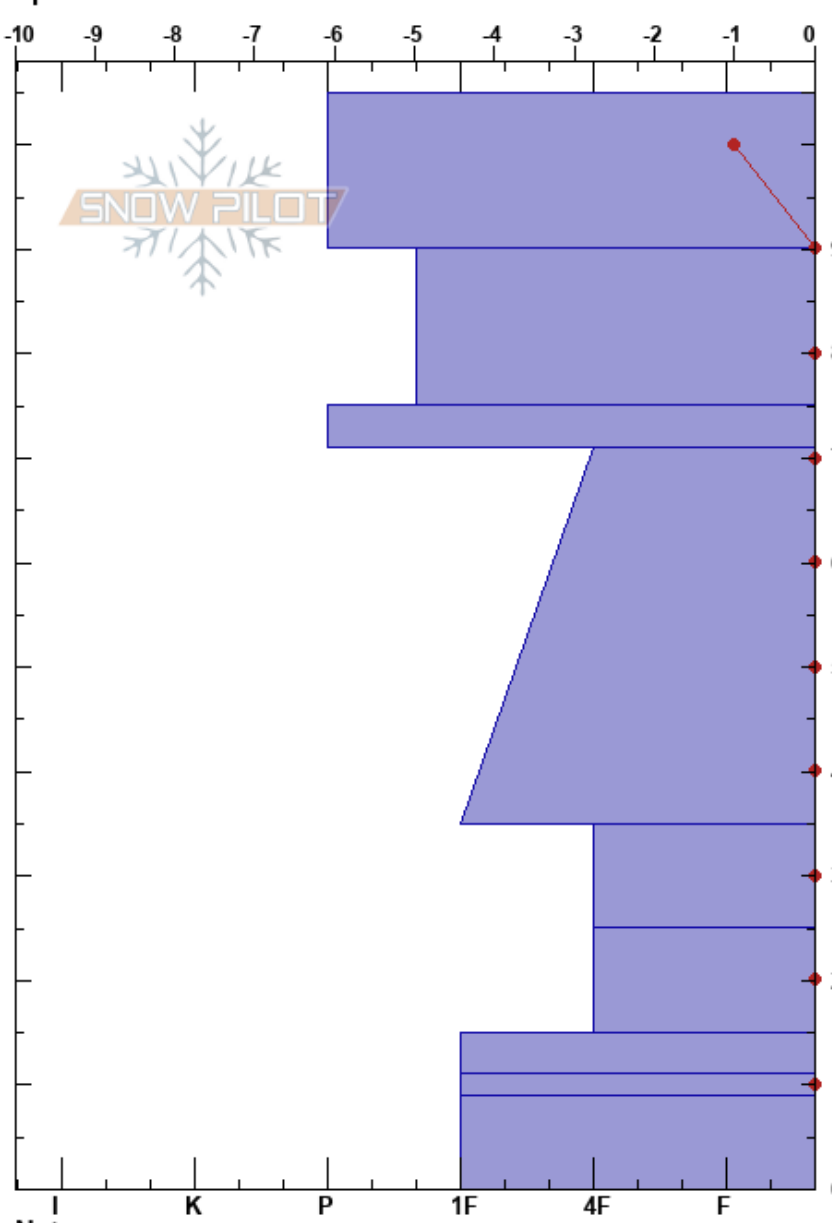

Gin Flat  
 Sierra Nevada  
 CA  
 Elevation: 2134 m  
 Aspect: 175°  
 Specifics:

Jocelyne Novoa  
 03/21/2004 - 1:30pm  
 Co-ord: 0.00000N, 0.00000W  
 Slope Angle: 5°  
 Wind Loading: no

Stability:  
 Air Temperature: 10°C  
 Sky Cover: CLR  
 Precipitation: NO  
 Wind: W Calm

HS:105 Layer Notes:

Height (m)	Crystal		Moisture	$\rho$ kg/m <sup>3</sup>	Stability tests & Layer comments
	Form	Size			
105					
100	⊙⊙	0.5		377	
90				355	
80	○	0.1		355	
70	⊙⊙	0.3		321	
60				398	
50	○	0.1		366	
40				403	
30	⊙⊙	0.1		376	
20	⊙⊙	0.1		379	
10	○	0.1			
10	⊙⊙	0.1		385	
0	⊙⊙	0.1			

Notes: SWE=