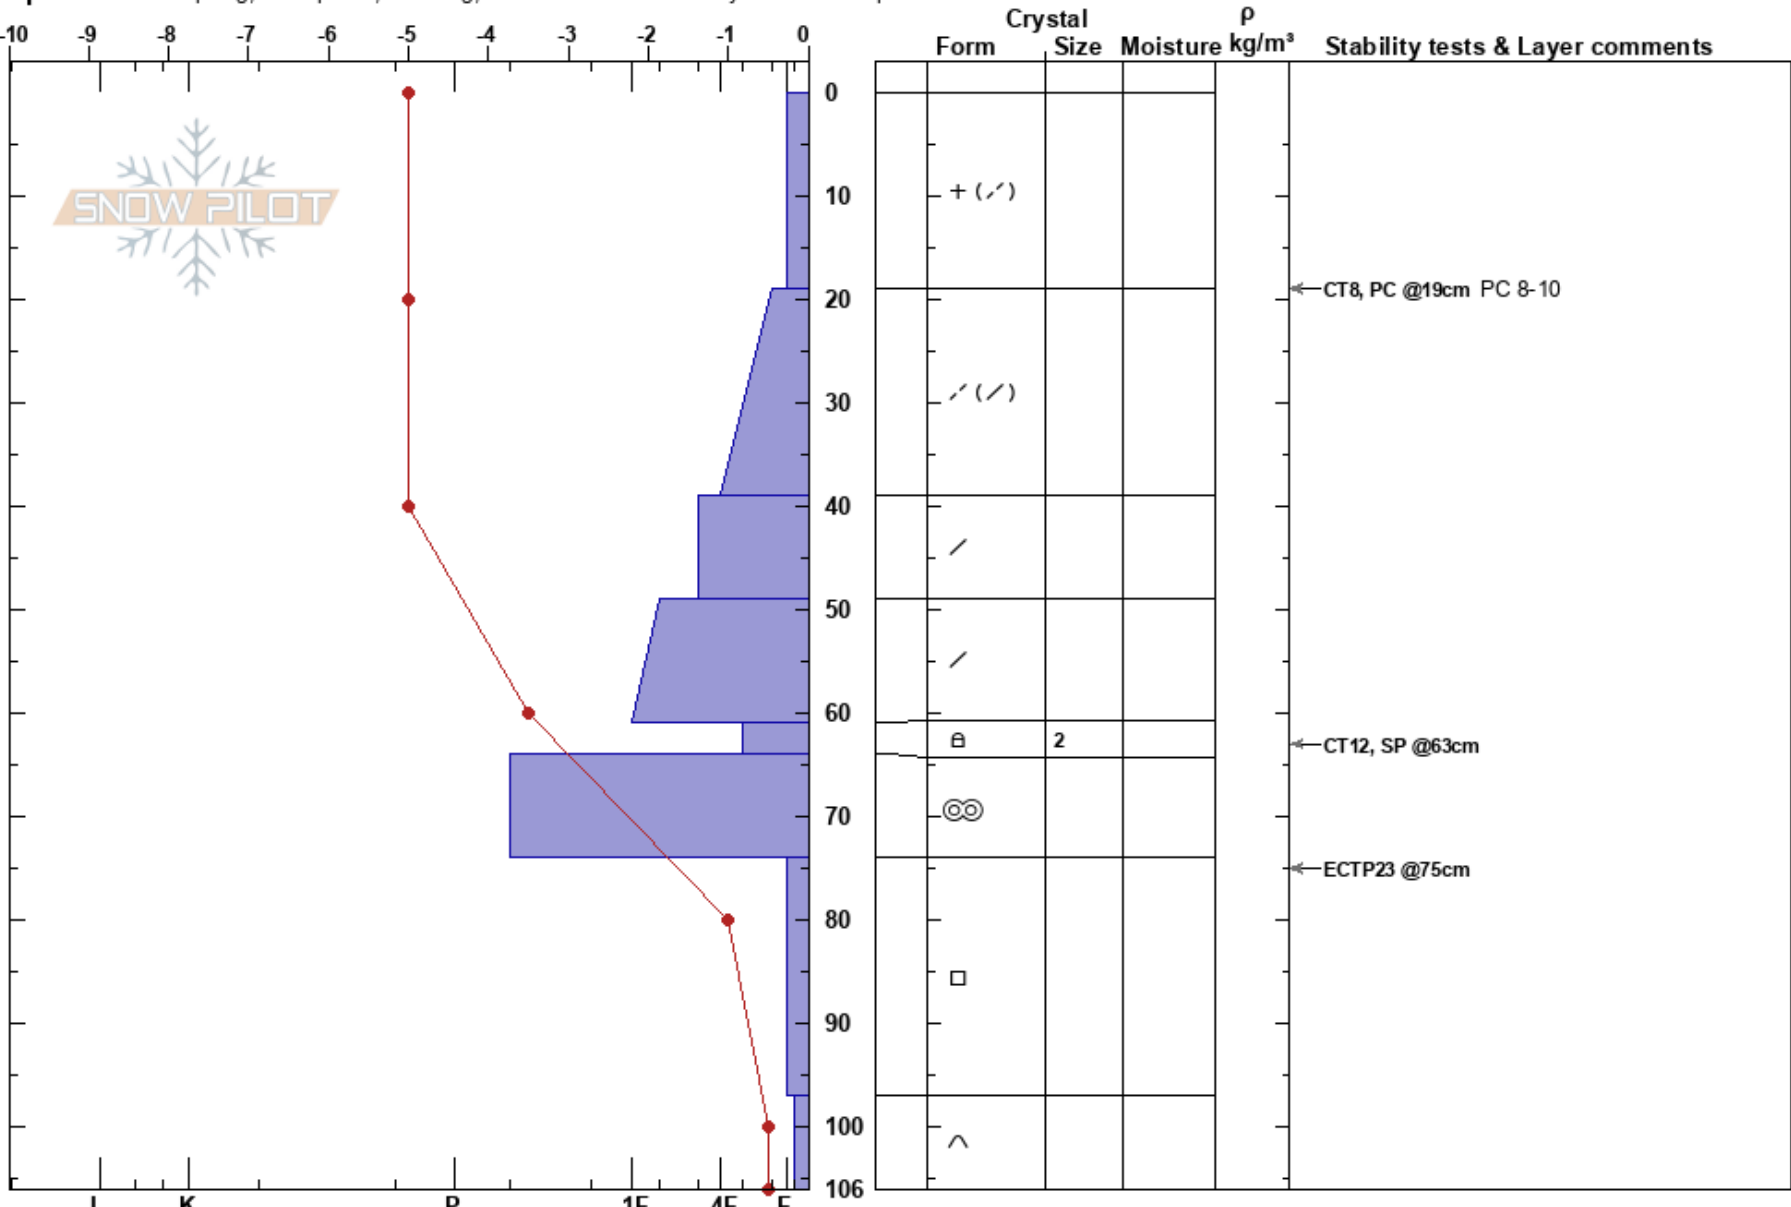

Shoulder of Awes  
 Front Range  
 CO  
 Elevation: 3480 m  
 Aspect: 96°

Forrest Schmidt  
 01/05/2025 - 1:15pm  
 Co-ord: 39.77944N, -105.86905W  
 Slope Angle: 30°  
 Wind Loading: yes

Stability:  
 Air Temperature: -10°C  
 Sky Cover: BKN  
 Precipitation: S-1  
 Wind: W Light Breeze

HS:106  
 PF:70  
 PS:20  
 61-64cm: Problematic layer

Specifics: Collapsing, widespread; Cracking; Recent avalanche activity on similar slopes

Notes: Midway between Snowshoe Eater and Over the Shoulder Slide paths