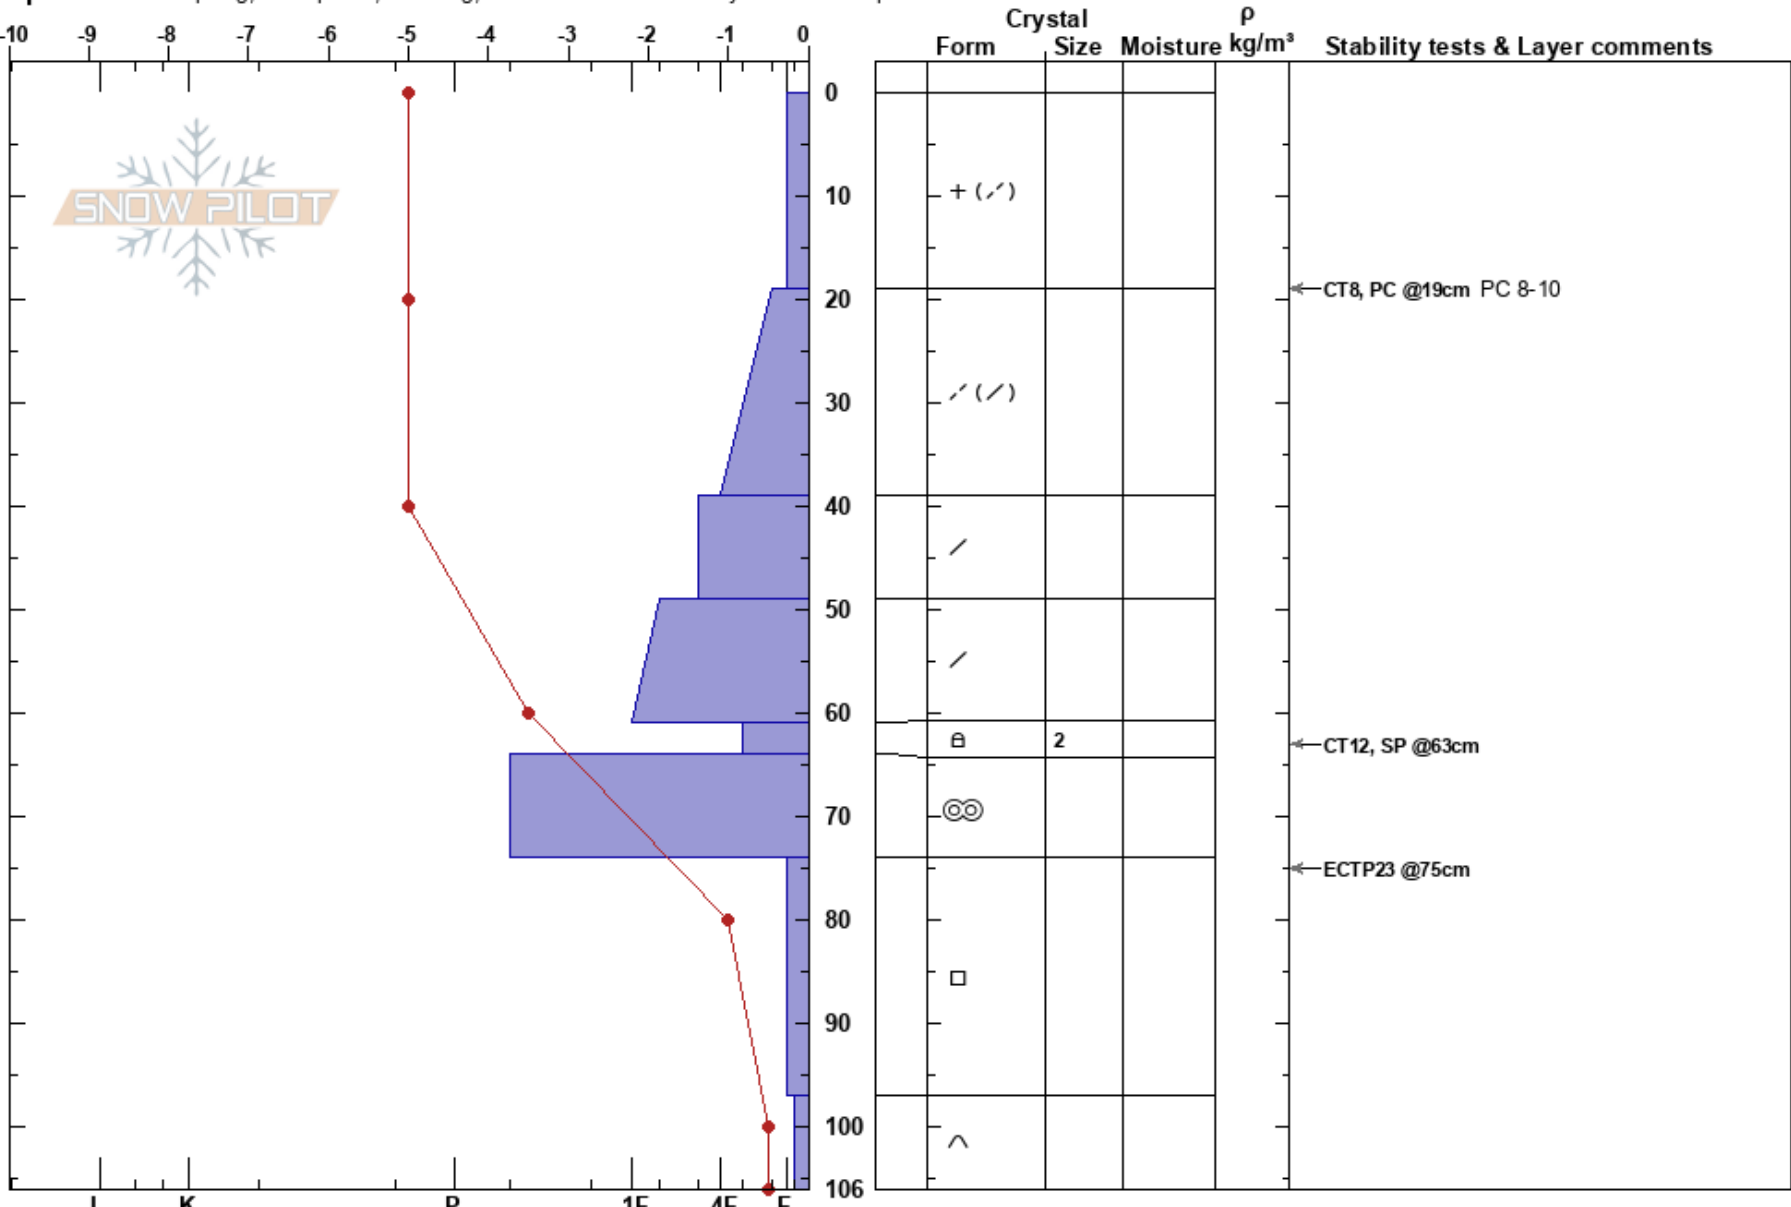

Shoulder of Awes
 Front Range
 CO
 Elevation: 3480 m
 Aspect: 96°

Forrest Schmidt
 01/05/2025 - 1:15pm
 Co-ord: 39.77944N, -105.86905W
 Slope Angle: 30°
 Wind Loading: yes

Stability:
 Air Temperature: -10°C
 Sky Cover: BKN
 Precipitation: S-1
 Wind: W Light Breeze

HS:106
 PF:70
 PS:20
 61-64cm: Problematic layer

Specifics: Collapsing, widespread; Cracking; Recent avalanche activity on similar slopes

Notes: Midway between Snowshoe Eater and Over the Shoulder Slide paths