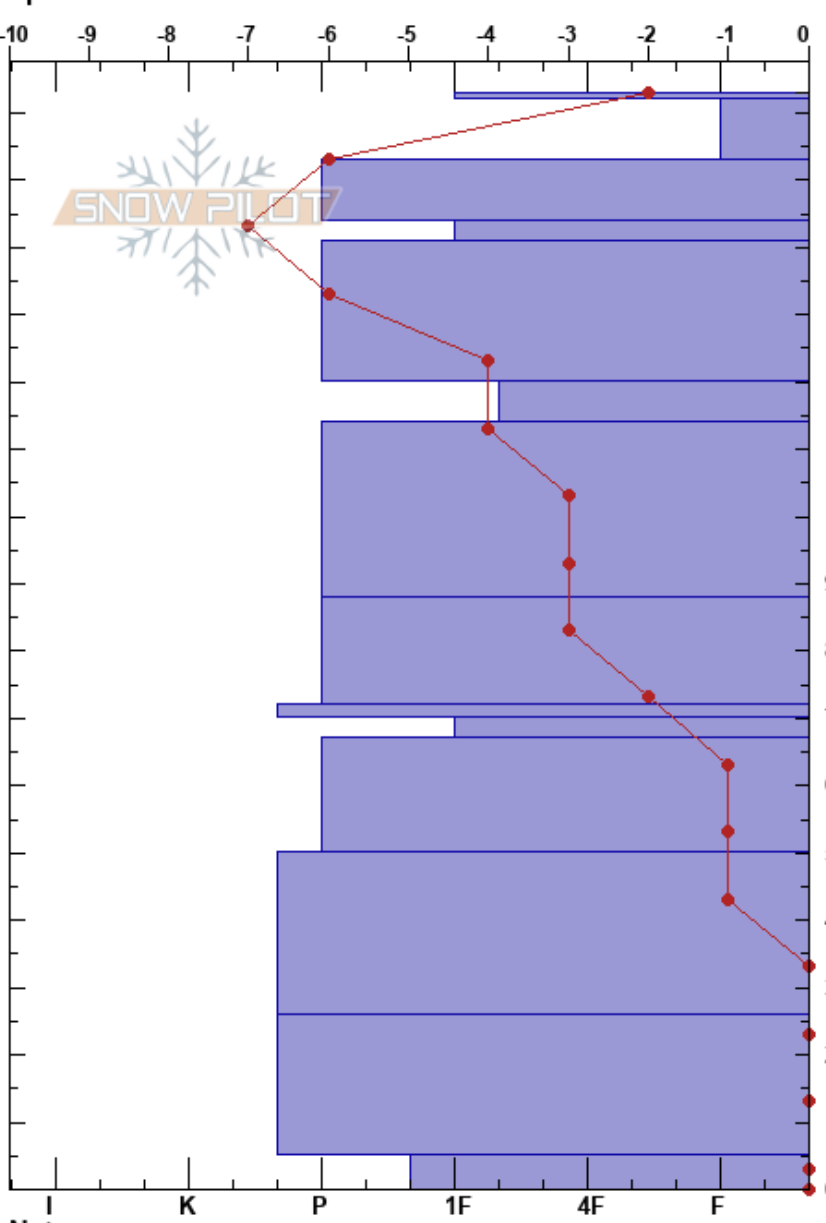

CUES January  
 Eastern Sierra Nevada  
 CA  
 Elevation: 9589 ft  
 Aspect: NE  
 Specifics:

Clancy Nelson  
 01/06/2025 - 11:30am  
 Co-ord: 37.64222N, -119.02713E  
 Slope Angle: 8°  
 Wind Loading: previous

Stability:  
 Air Temperature: 2°C  
 Sky Cover: FEW  
 Precipitation: NO  
 Wind: Calm

HS:163

Layer Notes:

Form	Crystal		Moisture	ρ kg/m³	Stability tests & Layer comments
	Size				
/	1		D		
/	2		D		
•	0.5		D		
/	1		D		
•	1		D		
•	1		D		
•	1		D		
•	0.5		D		
⊙	2		D		
B	2		D		
•	1		D		
•	1		D		
•	1.5		D		
^	3		D		