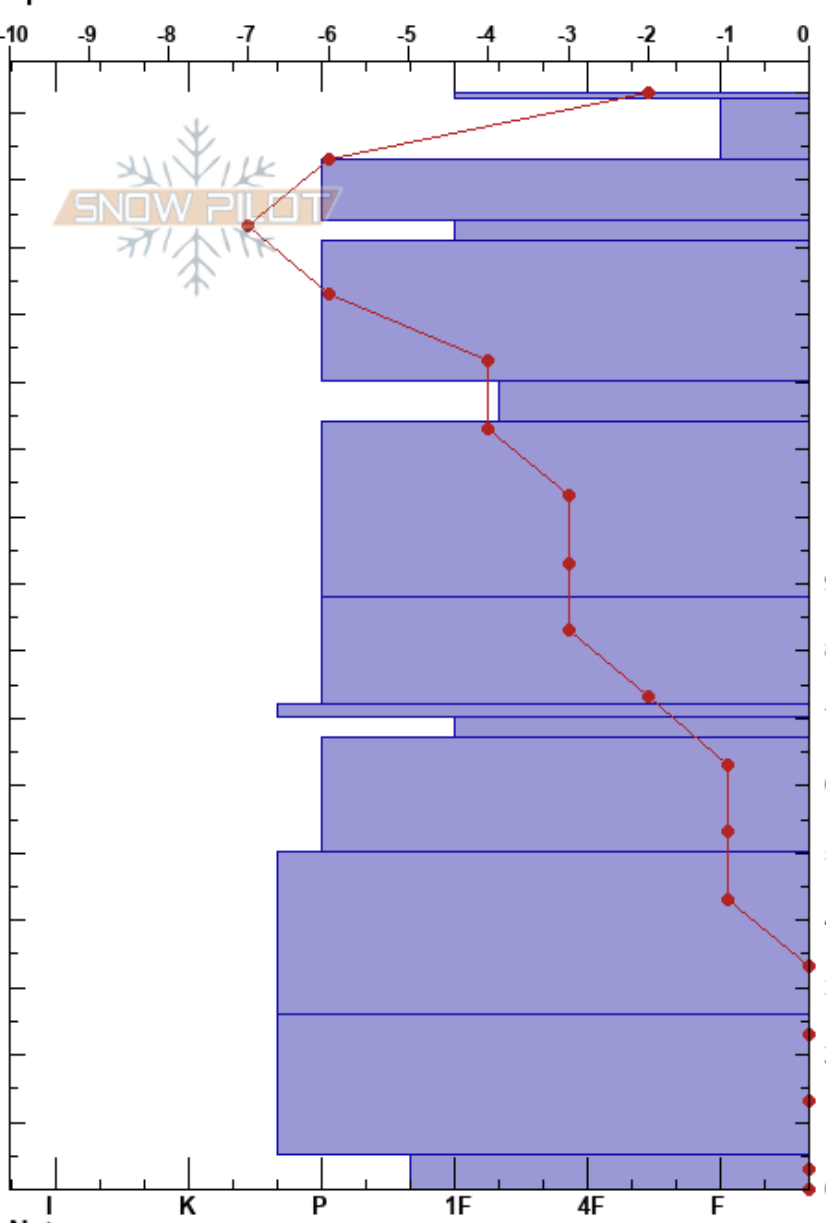

CUES January
 Eastern Sierra Nevada
 CA
 Elevation: 9589 ft
 Aspect: NE
 Specifics:

Clancy Nelson
 01/06/2025 - 11:30am
 Co-ord: 37.64222N, -119.02713E
 Slope Angle: 8°
 Wind Loading: previous

Stability:
 Air Temperature: 2°C
 Sky Cover: FEW
 Precipitation: NO
 Wind: Calm

HS:163

Layer Notes:

Elevation (ft)	Crystal		Moisture	ρ kg/m ³	Stability tests & Layer comments
	Form	Size			
163		1	D		
160	/	2	D		
150	•	0.5	D		
140	/	1	D		
130	•	1	D		
120	•	1	D		
110					
100	•	1	D		
90					
80	•	0.5	D		
70	⊙	2	D		
70	B	2	D		
60	•	1	D		
50					
40	•	1	D		
30					
20	•	1.5	D		
10					
0	^	3	D		