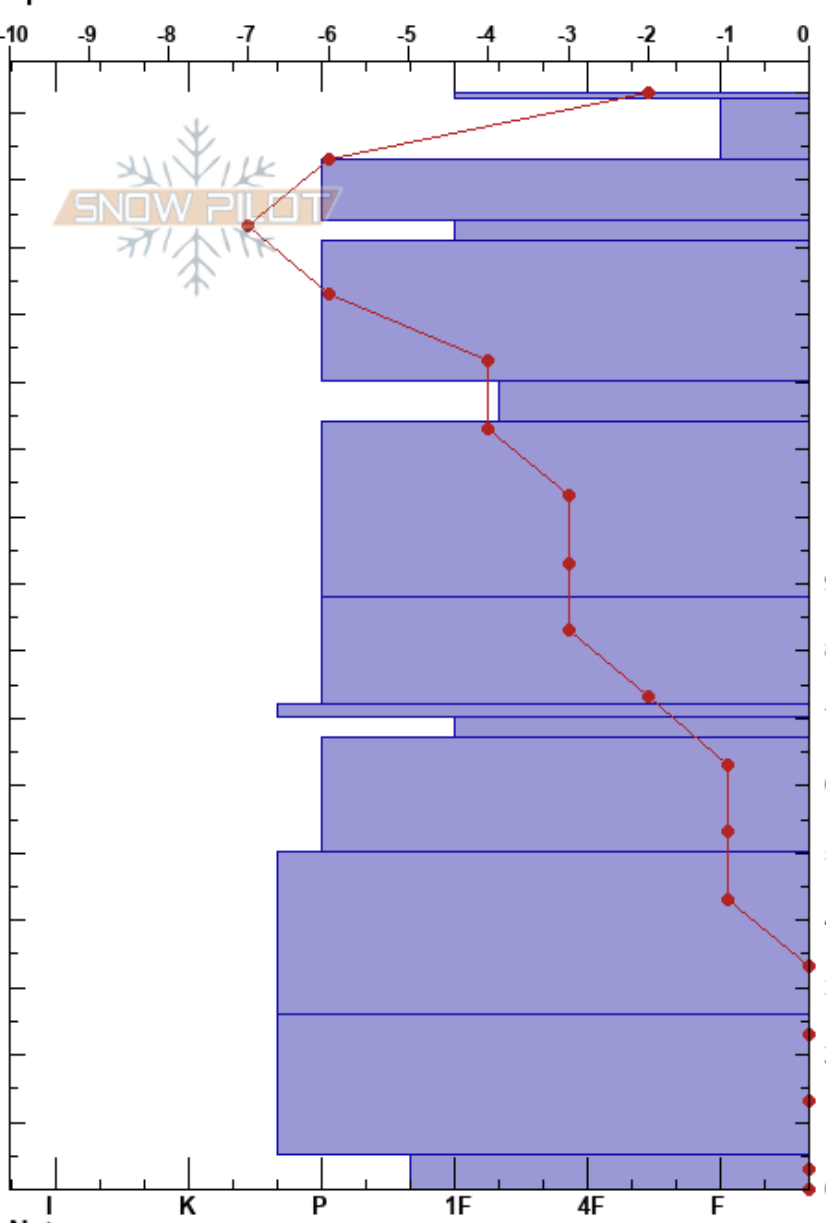

CUES January
 Eastern Sierra Nevada
 CA
 Elevation: 9589 ft
 Aspect: NE
 Specifics:

Clancy Nelson
 01/06/2025 - 11:30am
 Co-ord: 37.64222N, -119.02713E
 Slope Angle: 8°
 Wind Loading: previous

Stability:
 Air Temperature: 2°C
 Sky Cover: FEW
 Precipitation: NO
 Wind: Calm

HS:163

Layer Notes:

Form	Crystal		Moisture	ρ kg/m ³	Stability tests & Layer comments
	Size				
/	1		D		
/	2		D		
•	0.5		D		
/	1		D		
•	1		D		
•	1		D		
•	1		D		
•	0.5		D		
⊙	2		D		
B	2		D		
•	1		D		
•	1		D		
•	1.5		D		
^	3		D		