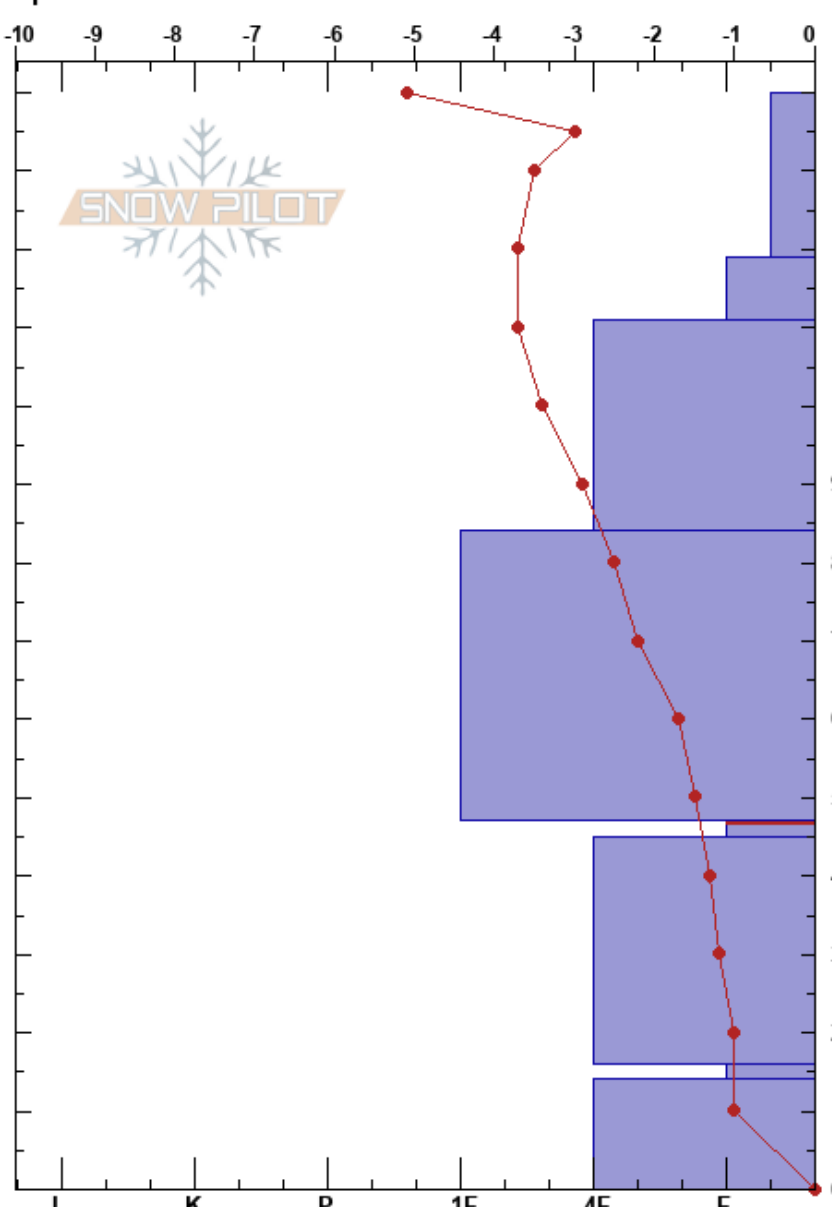

YC Cabins Tram Meadow  
 Madison Range-N  
 MT  
 Elevation: 8350 ft  
 Aspect: 60°  
 Specifics:

Asa Dickerson  
 01/06/2025 - 1:00pm  
 Co-ord: 45.24434N, -111.42995W  
 Slope Angle: 30°  
 Wind Loading: no

Stability:  
 Air Temperature: -5°C  
 Sky Cover: BKN  
 Precipitation: NO  
 Wind: NW Light Breeze

HS:140  
 PF:55 47-45cm:Problematic layer  
 PS:75

Form	Crystal		Moisture	$\rho$ kg/m <sup>3</sup>	Stability tests & Layer comments
	Size				
*r	1				
/ (*)	1-2		D		
/ (Δ)	1-2		D		
/	1-2		D		←ECTN8 @111cm
.	0.1-0.3		D		
V (□)	2-4(0.5)		D		←ECTP22 @47cm
⊖	1-2		D		
□	1-2		D		←ECTP22 @16cm
⊖	1		D		←ECTP22 @0cm

Notes: Pit dug by Asa Dickerson and Griffin Dittmar outside ski area boundary.