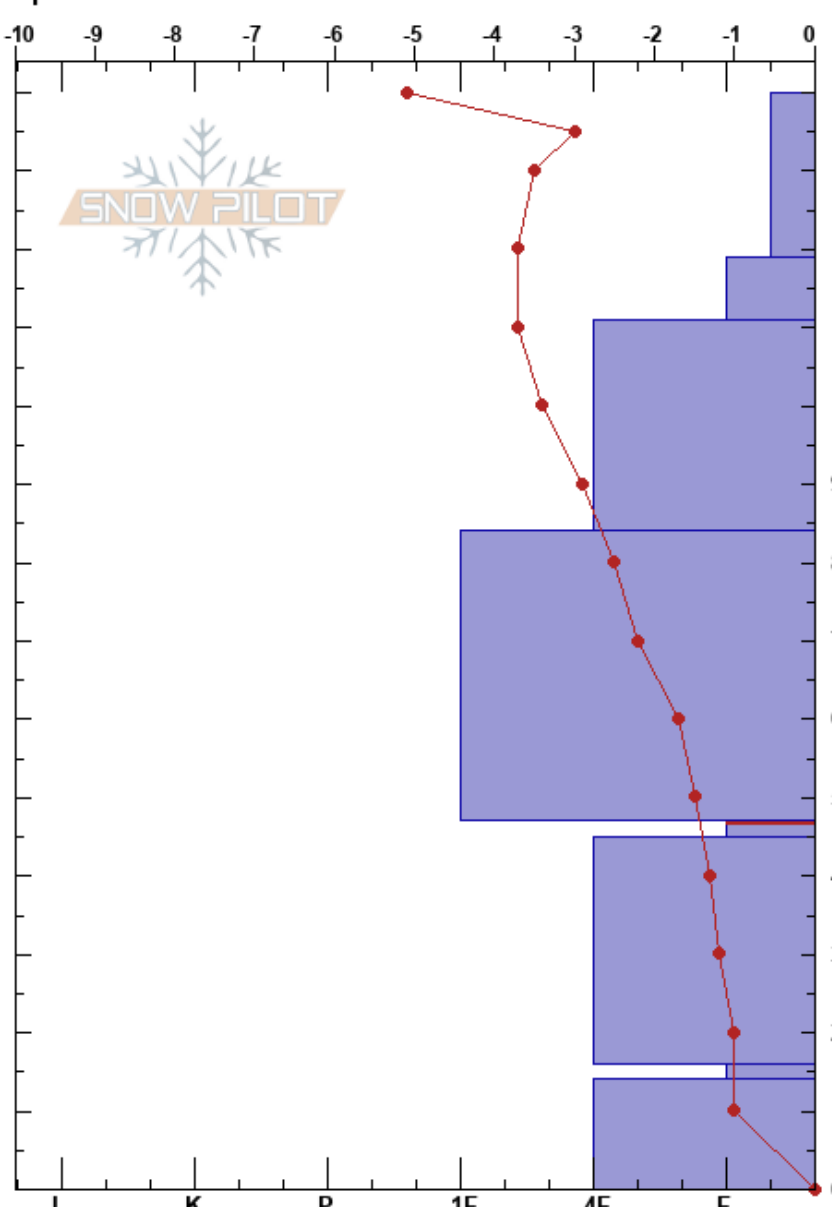

YC Cabins Tram Meadow
 Madison Range-N
 MT
 Elevation: 8350 ft
 Aspect: 60°
 Specifics:

Asa Dickerson
 01/06/2025 - 1:00pm
 Co-ord: 45.24434N, -111.42995W
 Slope Angle: 30°
 Wind Loading: no

Stability: **Air Temperature:** -5°C
Sky Cover: BKN
Precipitation: NO
Wind: NW Light Breeze

HS: 140
PF: 55 47-45cm: Problematic layer
PS: 75

Form	Crystal Size	Moisture	ρ kg/m ³	Stability tests & Layer comments
*r	1			
/ (*)	1-2	D		
/ (Δ)	1-2	D		
/	1-2	D		←ECTN8 @111cm
.	0.1-0.3	D		
V (□)	2-4(0.5)	D		←ECTP22 @47cm
⊖	1-2	D		
□	1-2	D		←ECTP22 @16cm
⊖	1	D		←ECTP22 @0cm

Notes: Pit dug by Asa Dickerson and Griffin Dittmar outside ski area boundary.