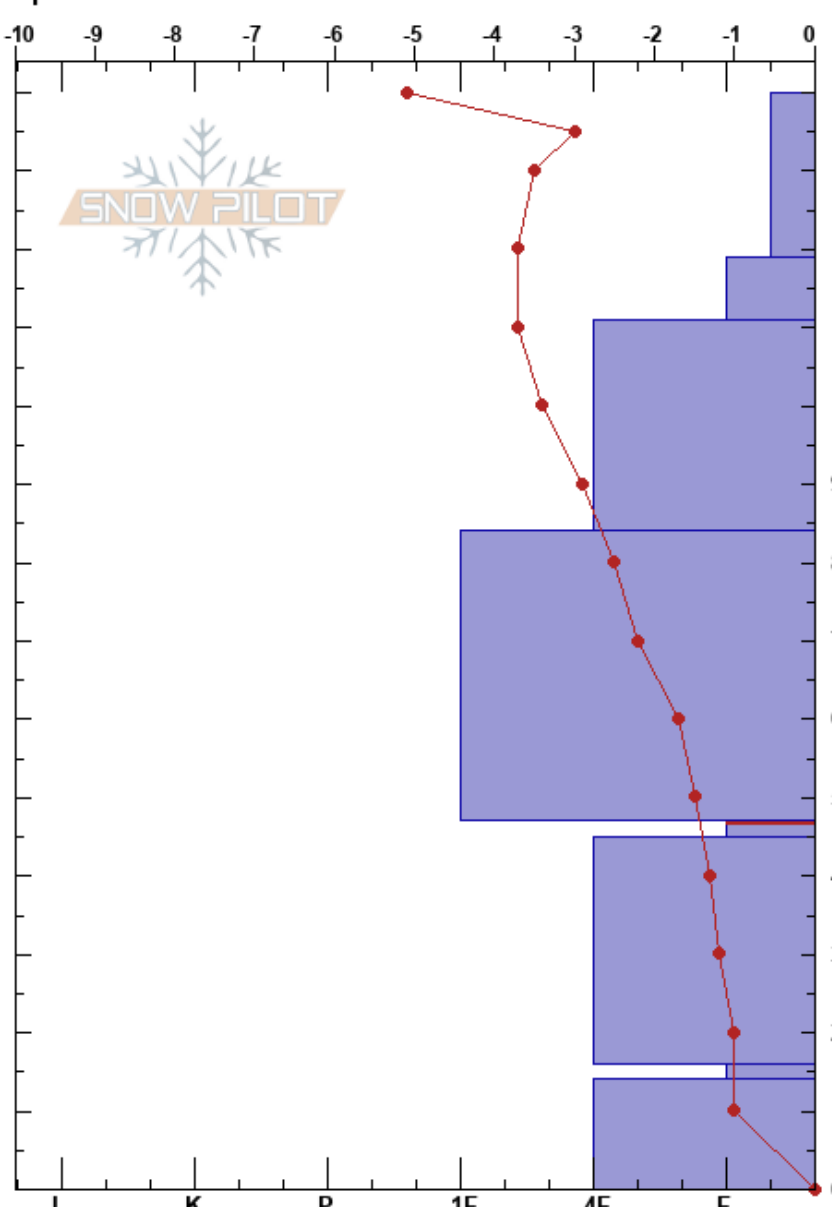

YC Cabins Tram Meadow
 Madison Range-N
 MT
 Elevation: 8350 ft
 Aspect: 60°
 Specifics:

Asa Dickerson
 01/06/2025 - 1:00pm
 Co-ord: 45.24434N, -111.42995W
 Slope Angle: 30°
 Wind Loading: no

Stability:
 Air Temperature: -5°C
 Sky Cover: BKN
 Precipitation: NO
 Wind: NW Light Breeze

HS:140
 PF:55 47-45cm:Problematic layer
 PS:75

Form	Crystal		Moisture	ρ kg/m ³	Stability tests & Layer comments
	Size				
*r	1				
/ (*)	1-2		D		
/ (Δ)	1-2		D		
/	1-2		D		←ECTN8 @111cm
.	0.1-0.3		D		
V (□)	2-4(0.5)		D		←ECTP22 @47cm
⊖	1-2		D		
□	1-2		D		←ECTP22 @16cm
⊖	1		D		←ECTP22 @0cm

Notes: Pit dug by Asa Dickerson and Griffin Dittmar outside ski area boundary.