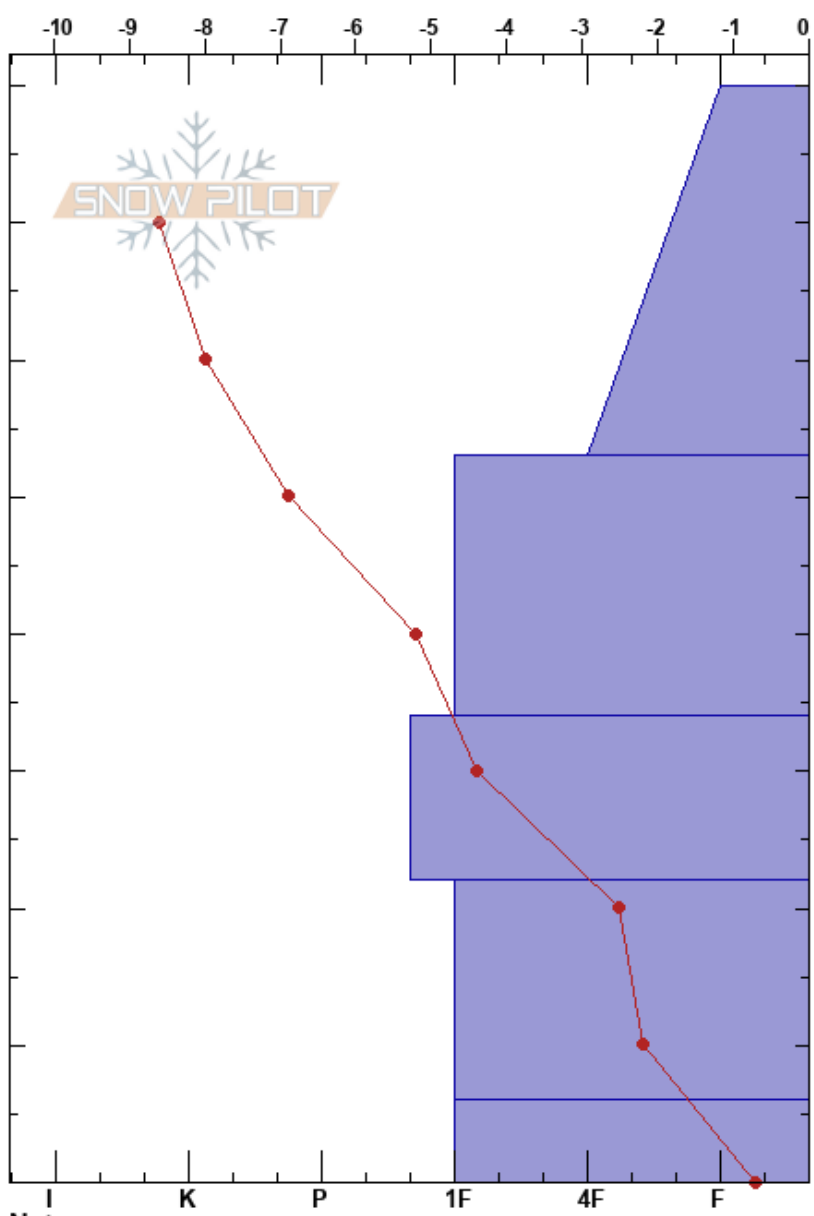

Liberty Shoulder
 purcell
 BC
 Elevation: 1933 m
 Aspect: NE

Kicking Horse Ski Patrol
 06/01/2025 - 11:40
 Co-ord:
 Slope Angle: 30°
 Wind Loading:

Stability:
 Air Temperature:
 Sky Cover: FEW
 Precipitation: NO
 Wind: Calm

HS:80
 PF:55

Layer Notes:

Specifics: Pit dug in a Ski Area; Pit is representative of backcountry

Form	Crystal Size	Moisture	ρ kg/m ³	Stability tests & Layer comments
∇				
□	1-2			←CT23, SC @74cm on DH
◐	1			
□	1			
□	2-3			
□ (∧)	3(3)			