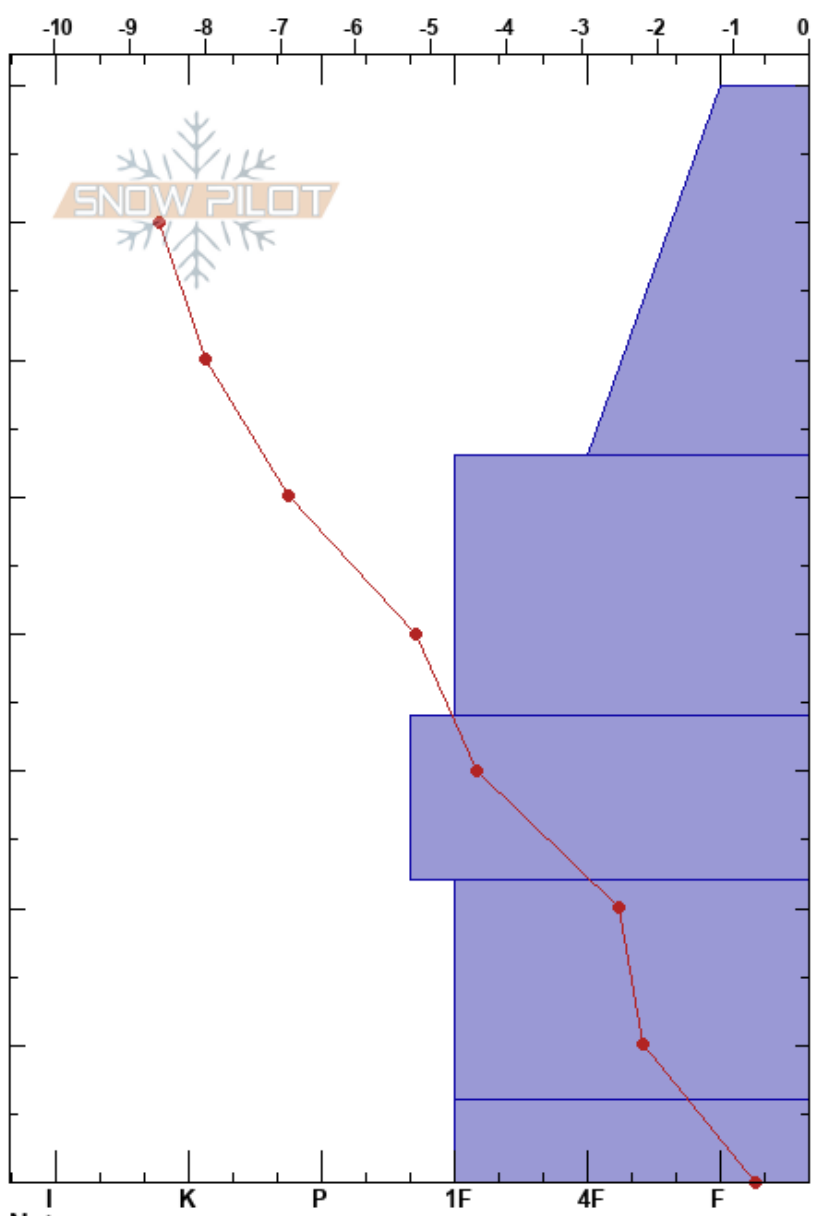

Liberty Shoulder  
 purcell  
 BC  
 Elevation: 1933 m  
 Aspect: NE

Kicking Horse Ski Patrol  
 06/01/2025 - 11:40  
 Co-ord:  
 Slope Angle: 30°  
 Wind Loading:

Stability:  
 Air Temperature:  
 Sky Cover: FEW  
 Precipitation: NO  
 Wind: Calm

HS:80  
 PF:55

Layer Notes:

Specifics: Pit dug in a Ski Area; Pit is representative of backcountry

Form	Crystal		$\rho$ kg/m <sup>3</sup>	Stability tests & Layer comments
	Size	Moisture		
∇				
□	1-2			←CT23, SC @74cm on DH
◐	1			
□	1			
□	2-3			
□ (∧)	3(3)			