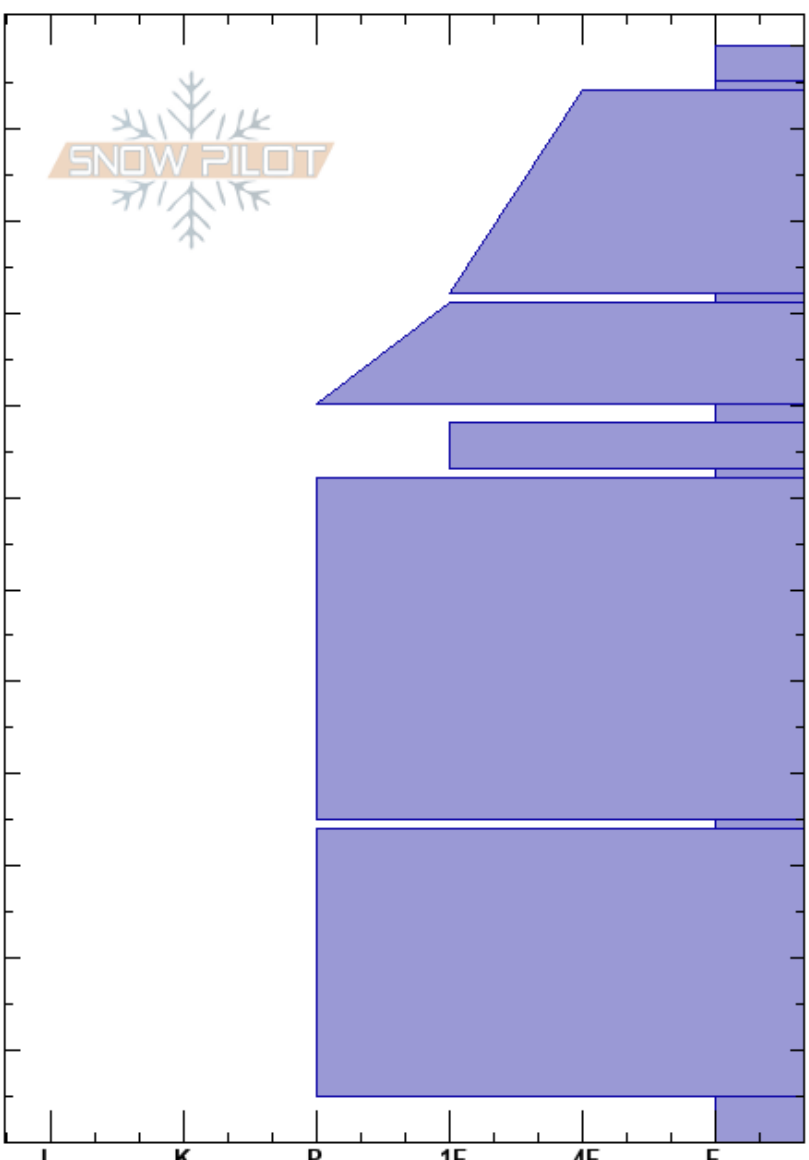

Goldie West Face
 purcell
 BC
 Elevation: 2475 m
 Aspect: N
 Specifics:

Panorama Avalanche Office
 06/01/2025 - 13:30
 Co-ord:
 Slope Angle: 27°
 Wind Loading: previous

Stability:
 Air Temperature:
 Sky Cover: CLR
 Precipitation: NO
 Wind: W Light Breeze

HS:119
 Layer Notes:
 73-72cm: Suspected 20241206 SH

Depth (cm)	Crystal		Moisture	ρ kg/m ³	Stability tests & Layer comments
	Form	Size			
119	∇	4			
110	∇				
90	∇				
80	∇				
70	∇	6-10			← ECTP21 @73cm 73-72cm: Suspected 20241206 SH
30	∇				
0	∧ (□)				← DT21, SC @5cm