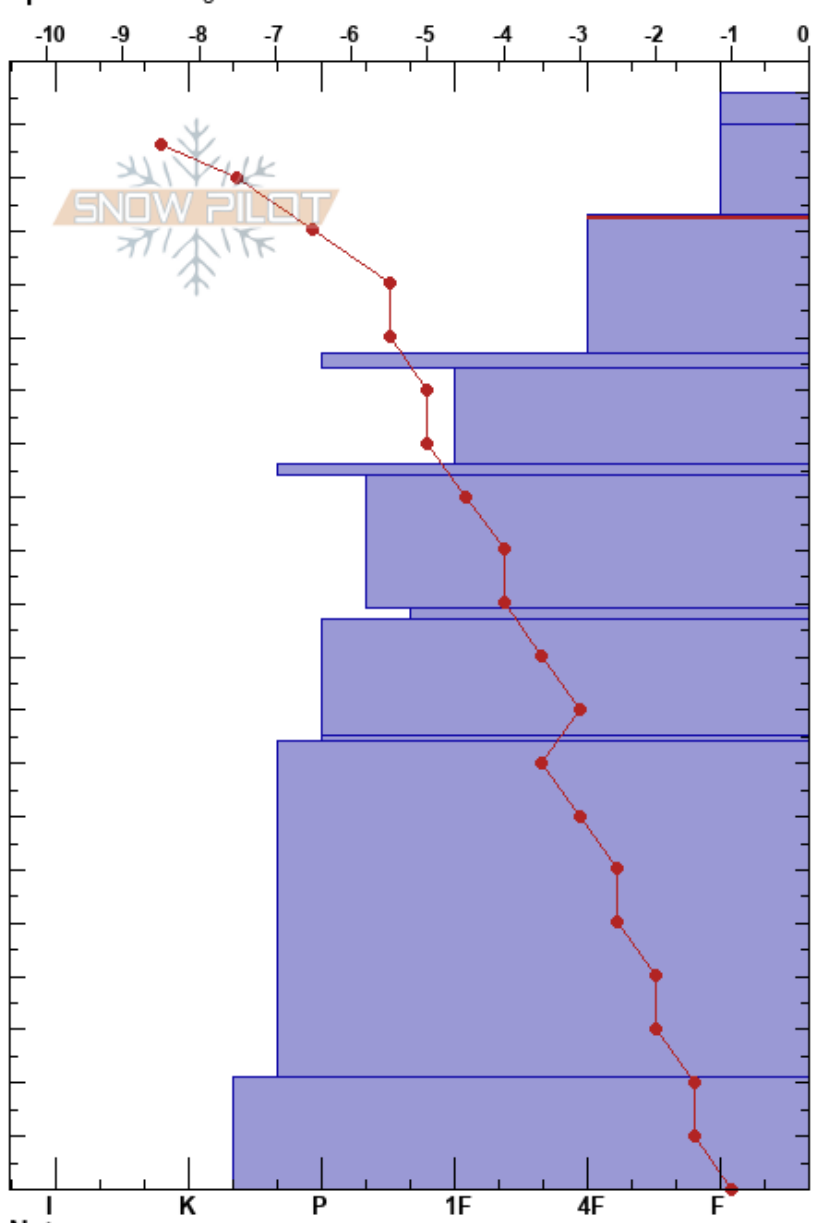

Nosey Wx Full profile
 Lizard Range
 BC
Elevation: 1665 m
Aspect: SW
Specifics: Pit dug in a Ski Area

Tamika Green
 06/01/2025 - 12:40
Co-ord: 49.50477N, -115.19873W
Slope Angle: 0°
Wind Loading:

Stability:
Air Temperature: -6.5°C **PF:**35 **HS:**206 **Layer Notes:** 183-157cm:Problematic layer
Sky Cover: FEW
Precipitation: NO
Wind: Calm

Height (cm)	Crystal		Moisture	ρ kg/m ³	Stability tests & Layer comments
	Form	Size			
206	+	3			
200	+ (Δ)	1(1)	D		
190	/	1-2	D		
180					← CT29, BRK @183cm
170	/	0.5	D		
160	⊕	2-3	D		
150	•	0.5	D		
140	=		D		
130					
120	•	0.5	D		
110	Δ	2-3	D		
100	•	0.5	D		
90	∨	1-2	D		
80					
70					
60					
50	⊕	1-2	D		
40					
30					
20					
10	⊕	2-3	D		
0					← CTN