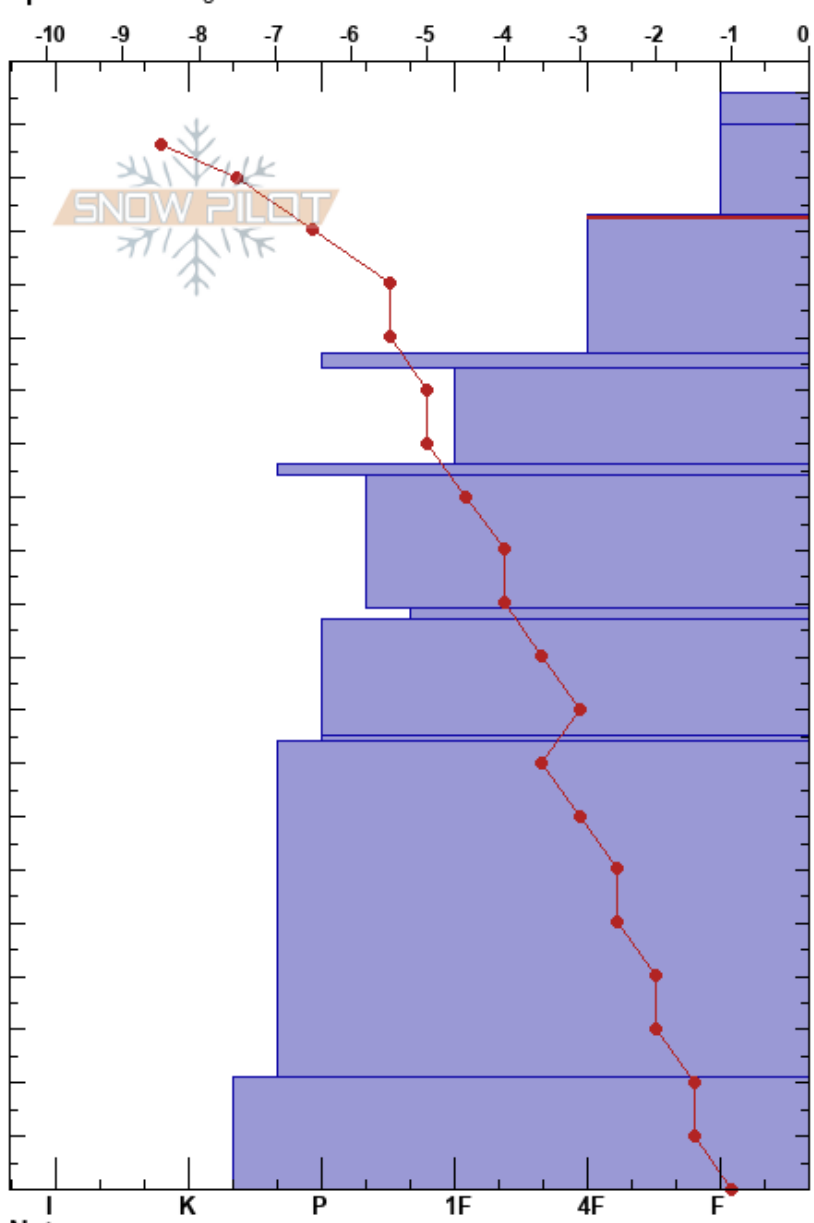

Nosey Wx Full profile  
 Lizard Range  
 BC  
 Elevation: 1665 m  
 Aspect: SW  
 Specifics: Pit dug in a Ski Area

Tamika Green  
 06/01/2025 - 12:40  
 Co-ord: 49.50477N, -115.19873W  
 Slope Angle: 0°  
 Wind Loading:

Stability: **HS:206**  
 Air Temperature: -6.5°C PF:35 183-157cm:Problematic layer  
 Sky Cover: FEW  
 Precipitation: NO  
 Wind: Calm

Height (cm)	Crystal		Moisture	ρ kg/m³	Stability tests & Layer comments
	Form	Size			
206	+	3			
200	+ (Δ)	1(1)	D		
190	/	1-2	D		
180					← CT29, BRK @183cm
170	/	0.5	D		
160	∅	2-3	D		
150	•	0.5	D		
140	=		D		
130					
120	•	0.5	D		
110	Δ	2-3	D		
100	•	0.5	D		
90	∨	1-2	D		
80					
70					
60					
50	∅	1-2	D		
40					
30					
20					
10	∅	2-3	D		
0					← CTN