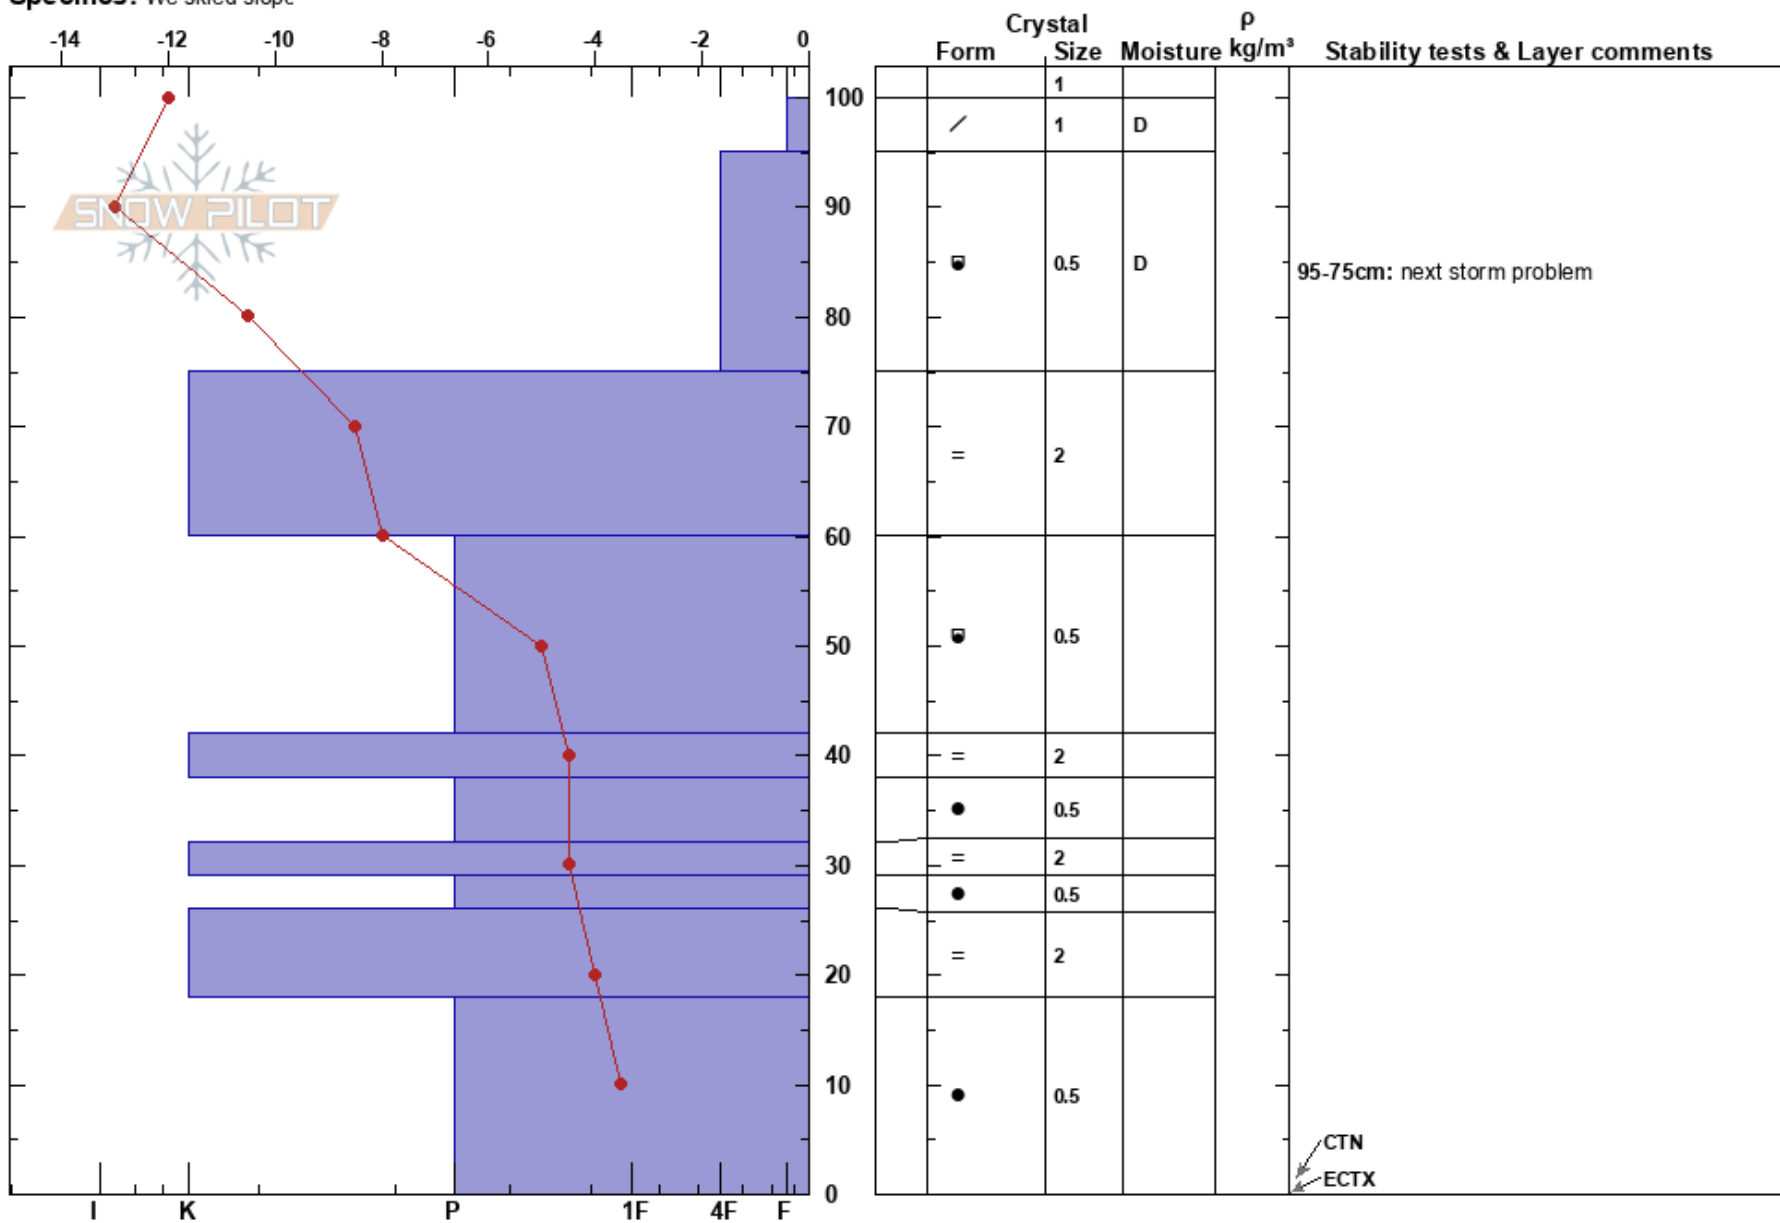

First Bowl Test Pit
 Turnagain Pass
 AK
 Elevation: 2707 ft
 Aspect: N
 Specifics: We skied slope

Mariel Terry
 01/04/2025 - 1:30pm
 Co-ord: 60.81520N, -149.21353W
 Slope Angle: 20°
 Wind Loading: previous

Stability: **PF:20**
 Air Temperature: -7°C
 Sky Cover: BKN
 Precipitation: NO
 Wind: Calm

Layer Notes:
 95-75cm: next storm problem
 95-75cm: Problematic layer

Notes:

↙ CTN
 ↘ ECTX