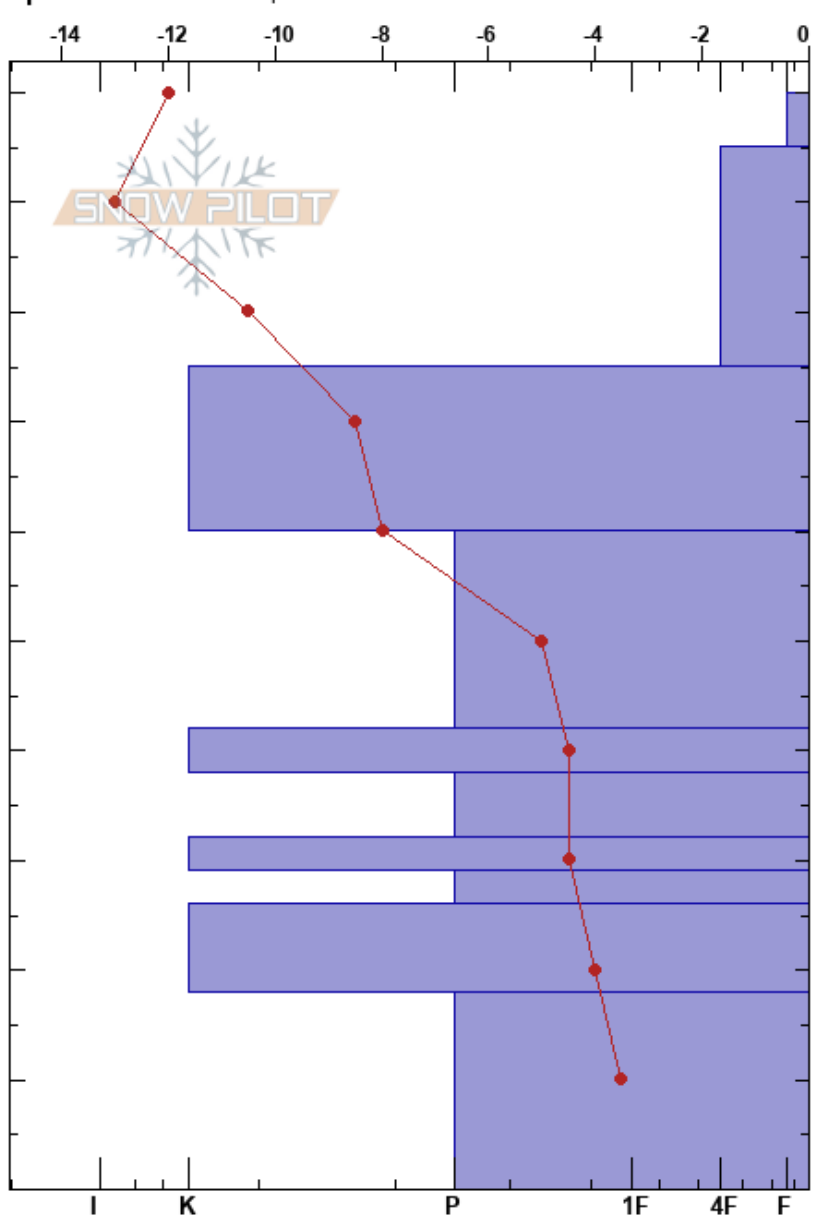

First Bowl Test Pit
 Turnagain Pass
 AK
 Elevation: 2707 ft
 Aspect: N
 Specifics: We skied slope

Mariel Terry
 01/04/2025 - 1:30pm
 Co-ord: 60.81520N, -149.21353W
 Slope Angle: 20°
 Wind Loading: previous

Stability: **Air Temperature:** -7°C
Sky Cover: BKN
Precipitation: NO
Wind: Calm

Layer Notes:
 PF:20
 PS: 5
 95-75cm: next storm problem
 95-75cm: Problematic layer

Form	Crystal		ρ kg/m ³	Stability tests & Layer comments
	Size	Moisture		
	1			
/	1	D		
☐	0.5	D		95-75cm: next storm problem
=	2			
☐	0.5			
=	2			
●	0.5			
=	2			
●	0.5			
=	2			
●	0.5			