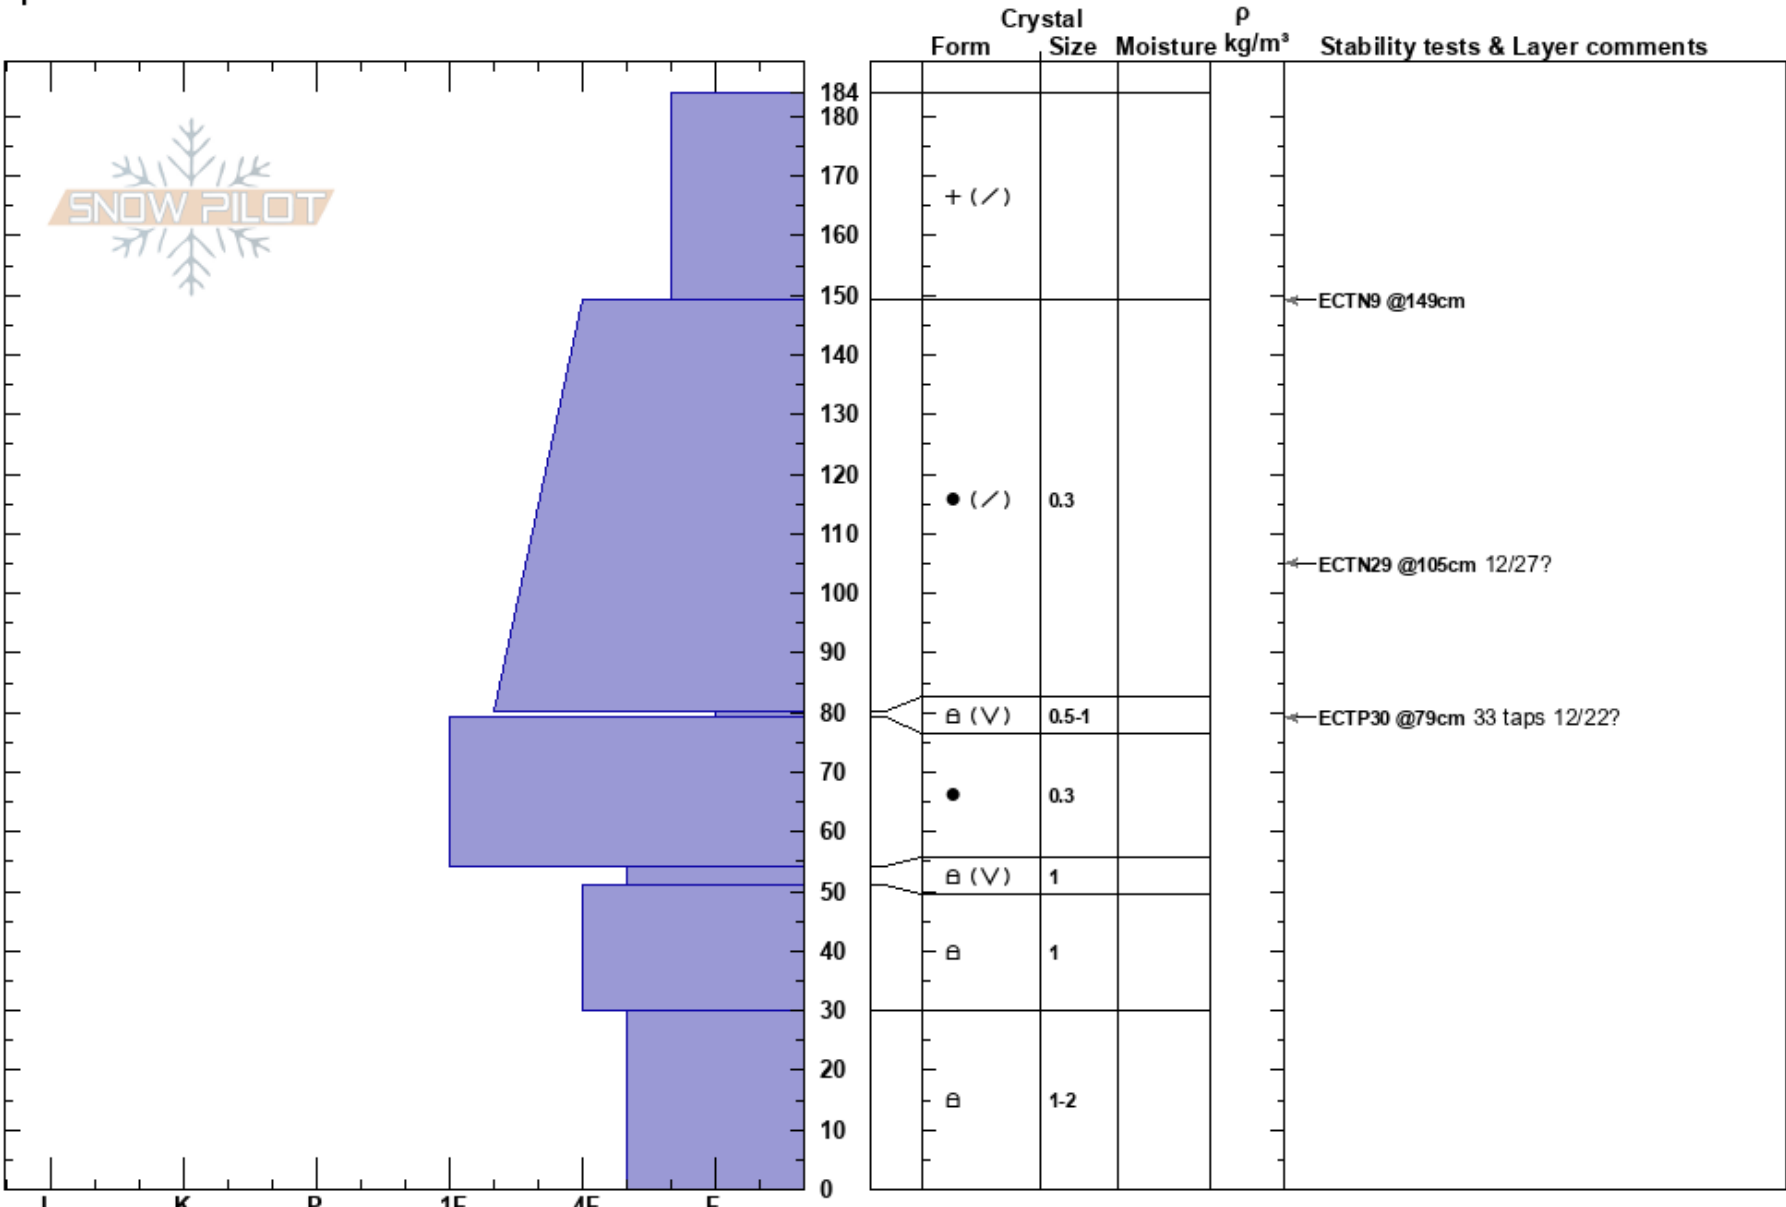

Avalanche Bowl
 Teton Range
 WY
 Elevation: 9000 ft
 Aspect: 0°
 Specifics:

Noah McCorkel
 01/06/2025 - 11:00am
 Co-ord: 43.48218N, -110.95264W
 Slope Angle: 21°
 Wind Loading:

Stability:
 Air Temperature: 20°F
 Sky Cover: BKN
 Precipitation: NO
 Wind: Calm
 HS: 184
 PF: 50
 PS: 25
 80-79cm: Problematic layer

Notes: Basal facets are gaining strength. Column sheared at ground, not interface w/ overlying slab when pulled on with shovel.