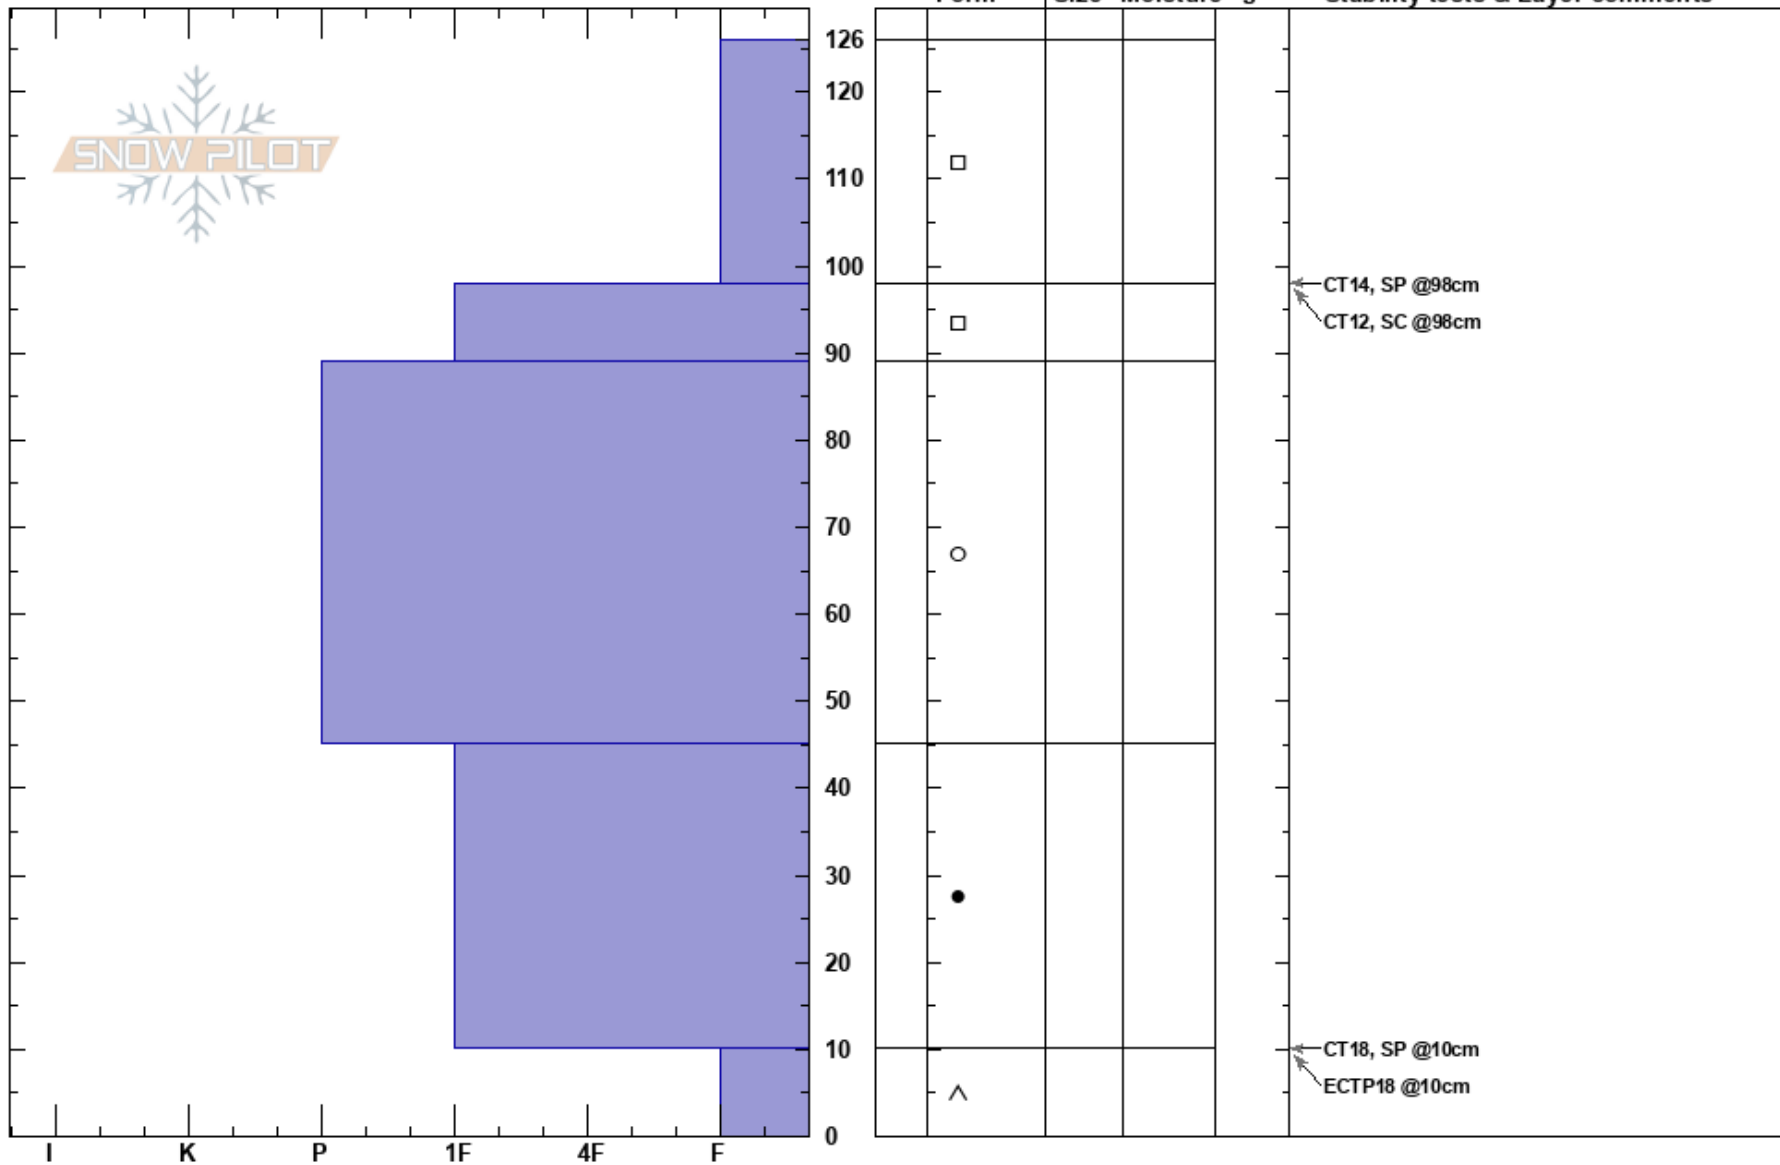

Diagonal Tree
Vail/Summit County
CO
Elevation: 11823 ft
Aspect: NE
Specifics: Pit dug in a Ski Area

Margaret Chavez
01/05/2025 - 12:50pm
Co-ord: 39.45728N, -106.16617W
Slope Angle: 25°
Wind Loading:

Stability: **Air Temperature:**
Sky Cover: OVC
Precipitation: NO
Wind: Light Breeze

HS: 126
Layer Notes: 10-0cm: Problematic layer

Notes: