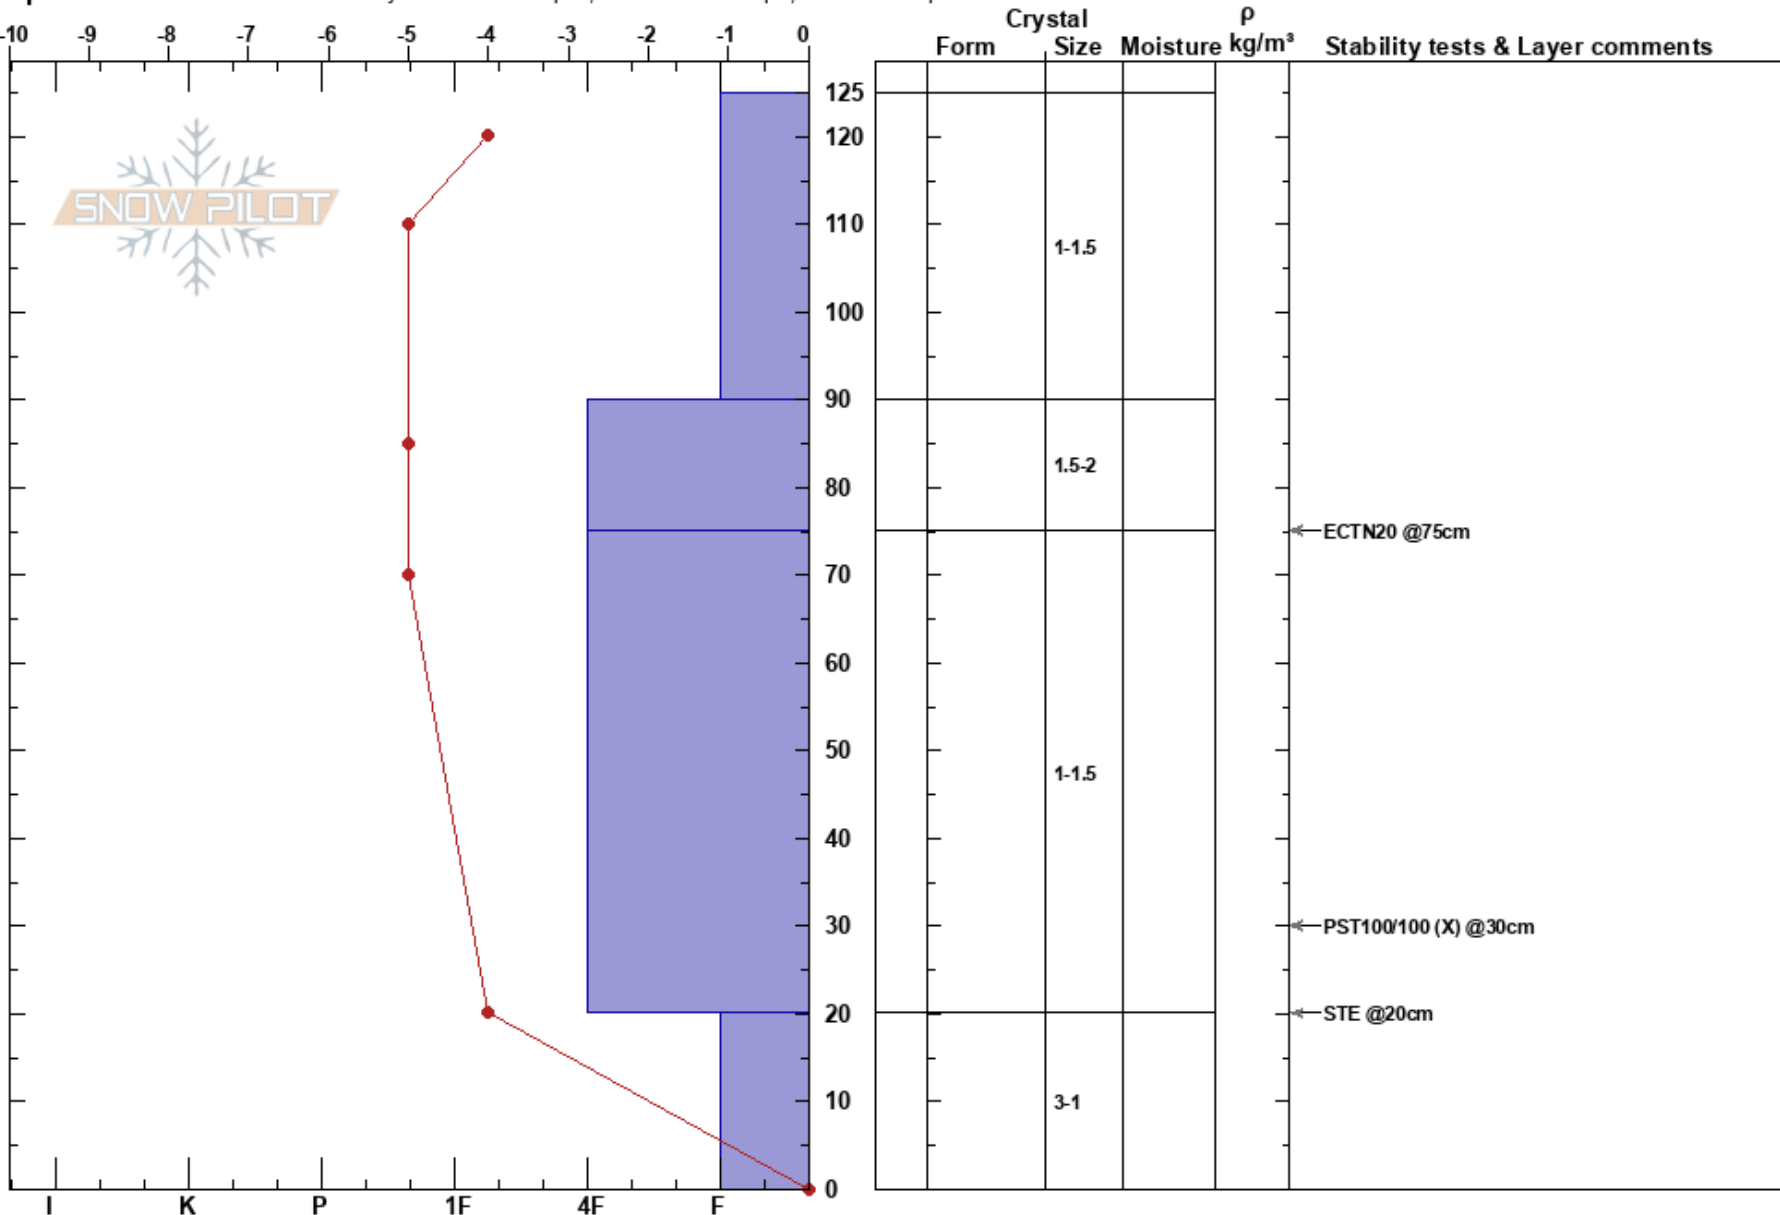

Ski Lake Pit
 Teton Range
 WY
Elevation: 8700 ft
Aspect: SE

Thomas Pence
 01/04/2025 - 10:00am
Co-ord:
Slope Angle: 18°
Wind Loading: yes

Stability:
Air Temperature: -4°C
Sky Cover: BKN
Precipitation: S1
Wind: NE Moderate
HS: 125
PF: 40
PS: 20
 90-75cm: Problematic layer

Specifics: Recent avalanche activity on different slopes; Ski tracks on slope; We skied slope

Notes: