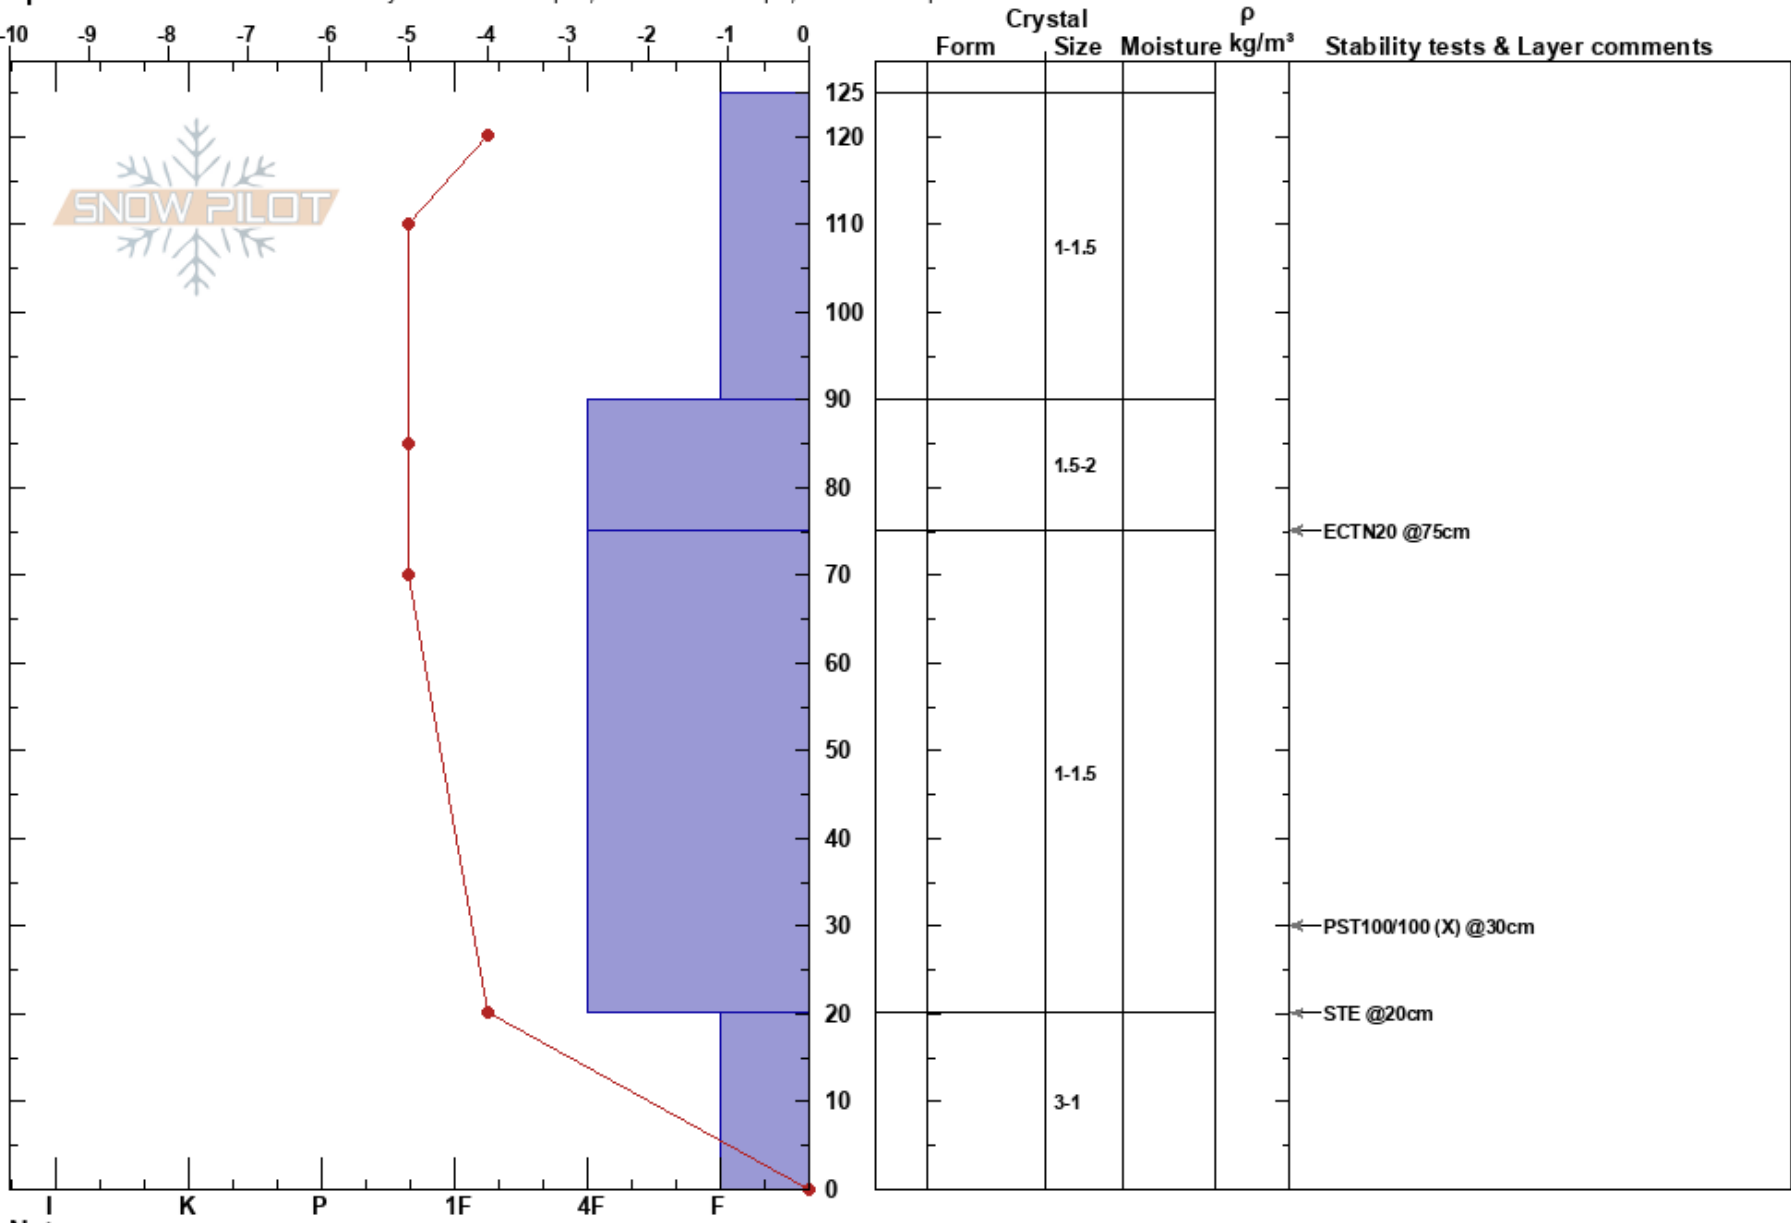

Ski Lake Pit
 Teton Range
 WY
 Elevation: 8700 ft
 Aspect: SE

Thomas Pence
 01/04/2025 - 10:00am
 Co-ord:
 Slope Angle: 18°
 Wind Loading: yes

Stability:
 Air Temperature: -4°C
 Sky Cover: BKN
 Precipitation: S1
 Wind: NE Moderate

HS:125
 PF:40 90-75cm:Problematic layer
 PS:20

Specifics: Recent avalanche activity on different slopes; Ski tracks on slope; We skied slope

Notes: