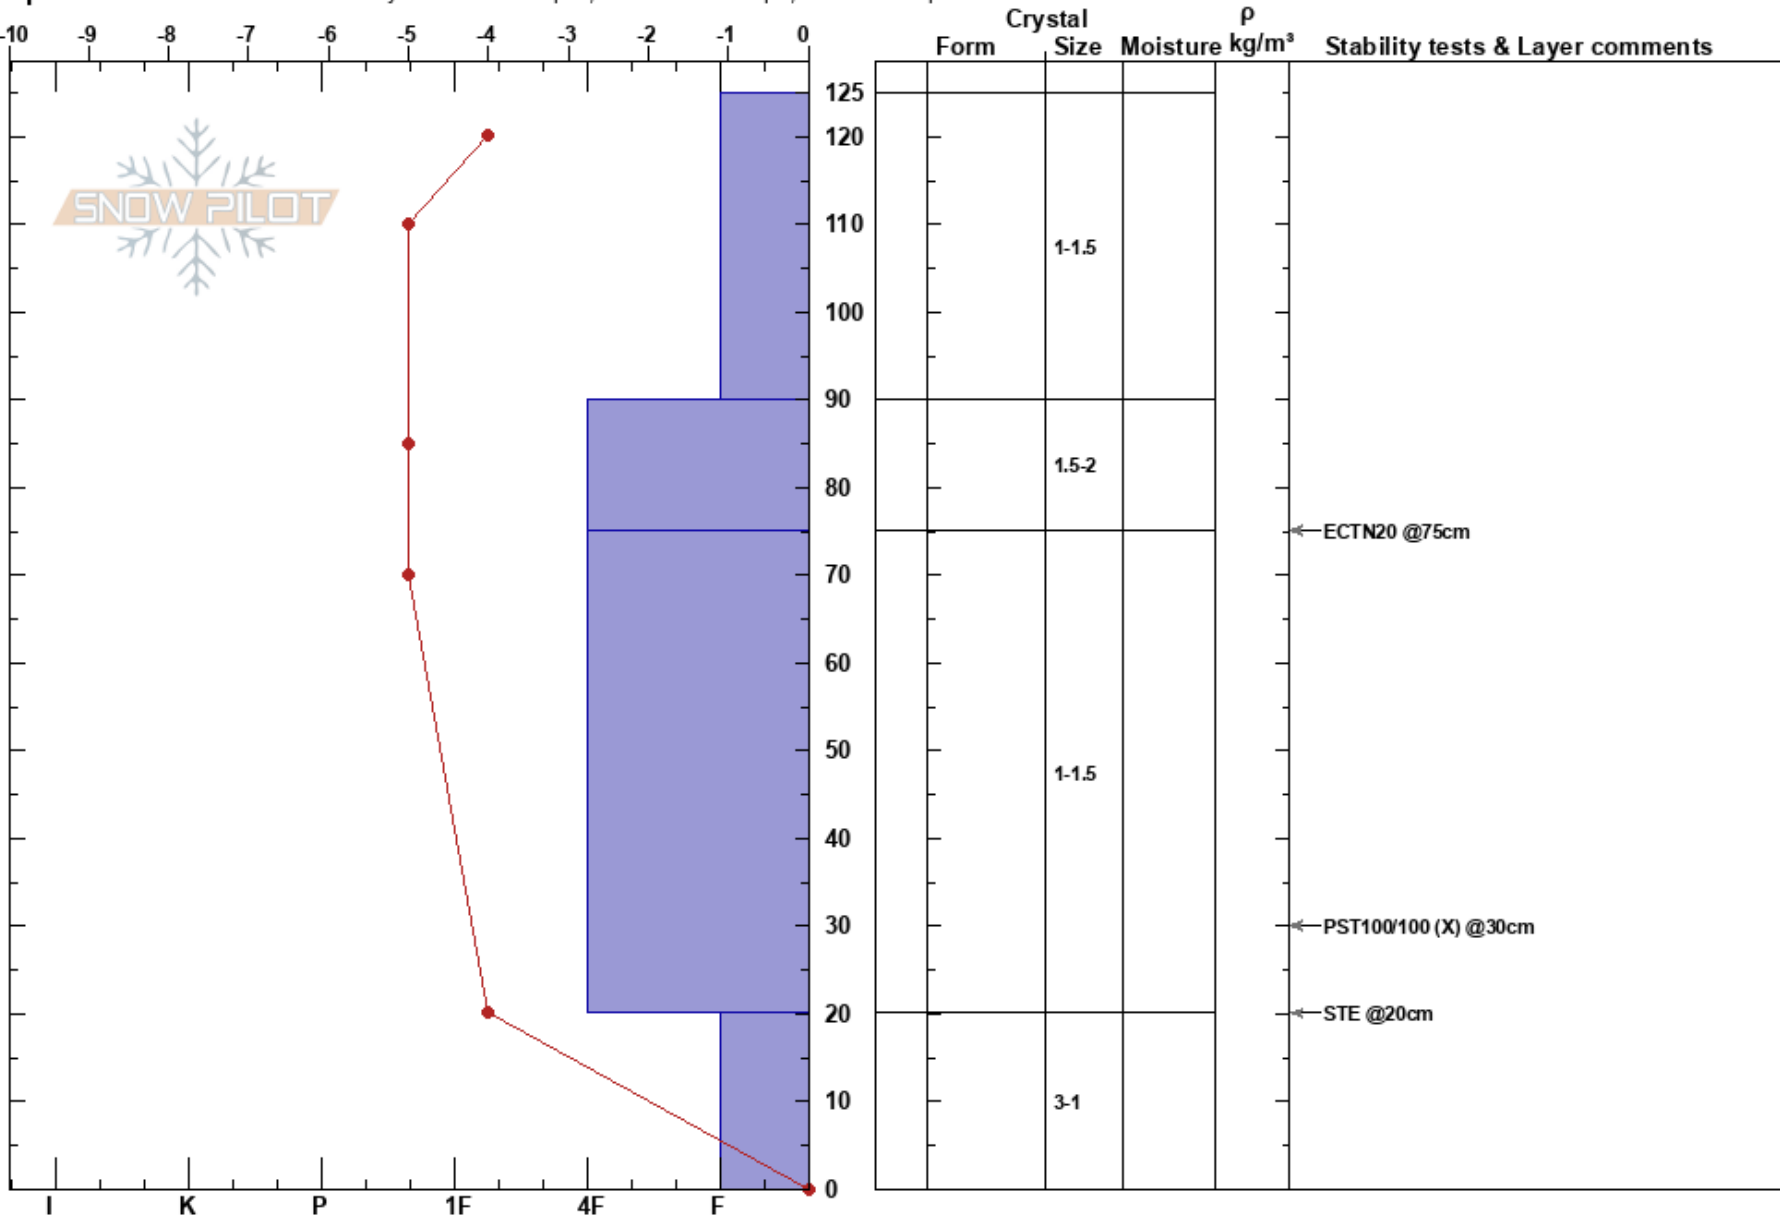

Ski Lake Pit
Teton Range
WY
Elevation: 8700 ft
Aspect: SE

Thomas Pence
01/04/2025 - 10:00am
Co-ord:
Slope Angle: 18°
Wind Loading: yes

Stability:
Air Temperature: -4°C
Sky Cover: BKN
Precipitation: S1
Wind: NE Moderate
HS: 125
PF: 40
PS: 20
90-75cm: Problematic layer

Specifics: Recent avalanche activity on different slopes; Ski tracks on slope; We skied slope

Notes: