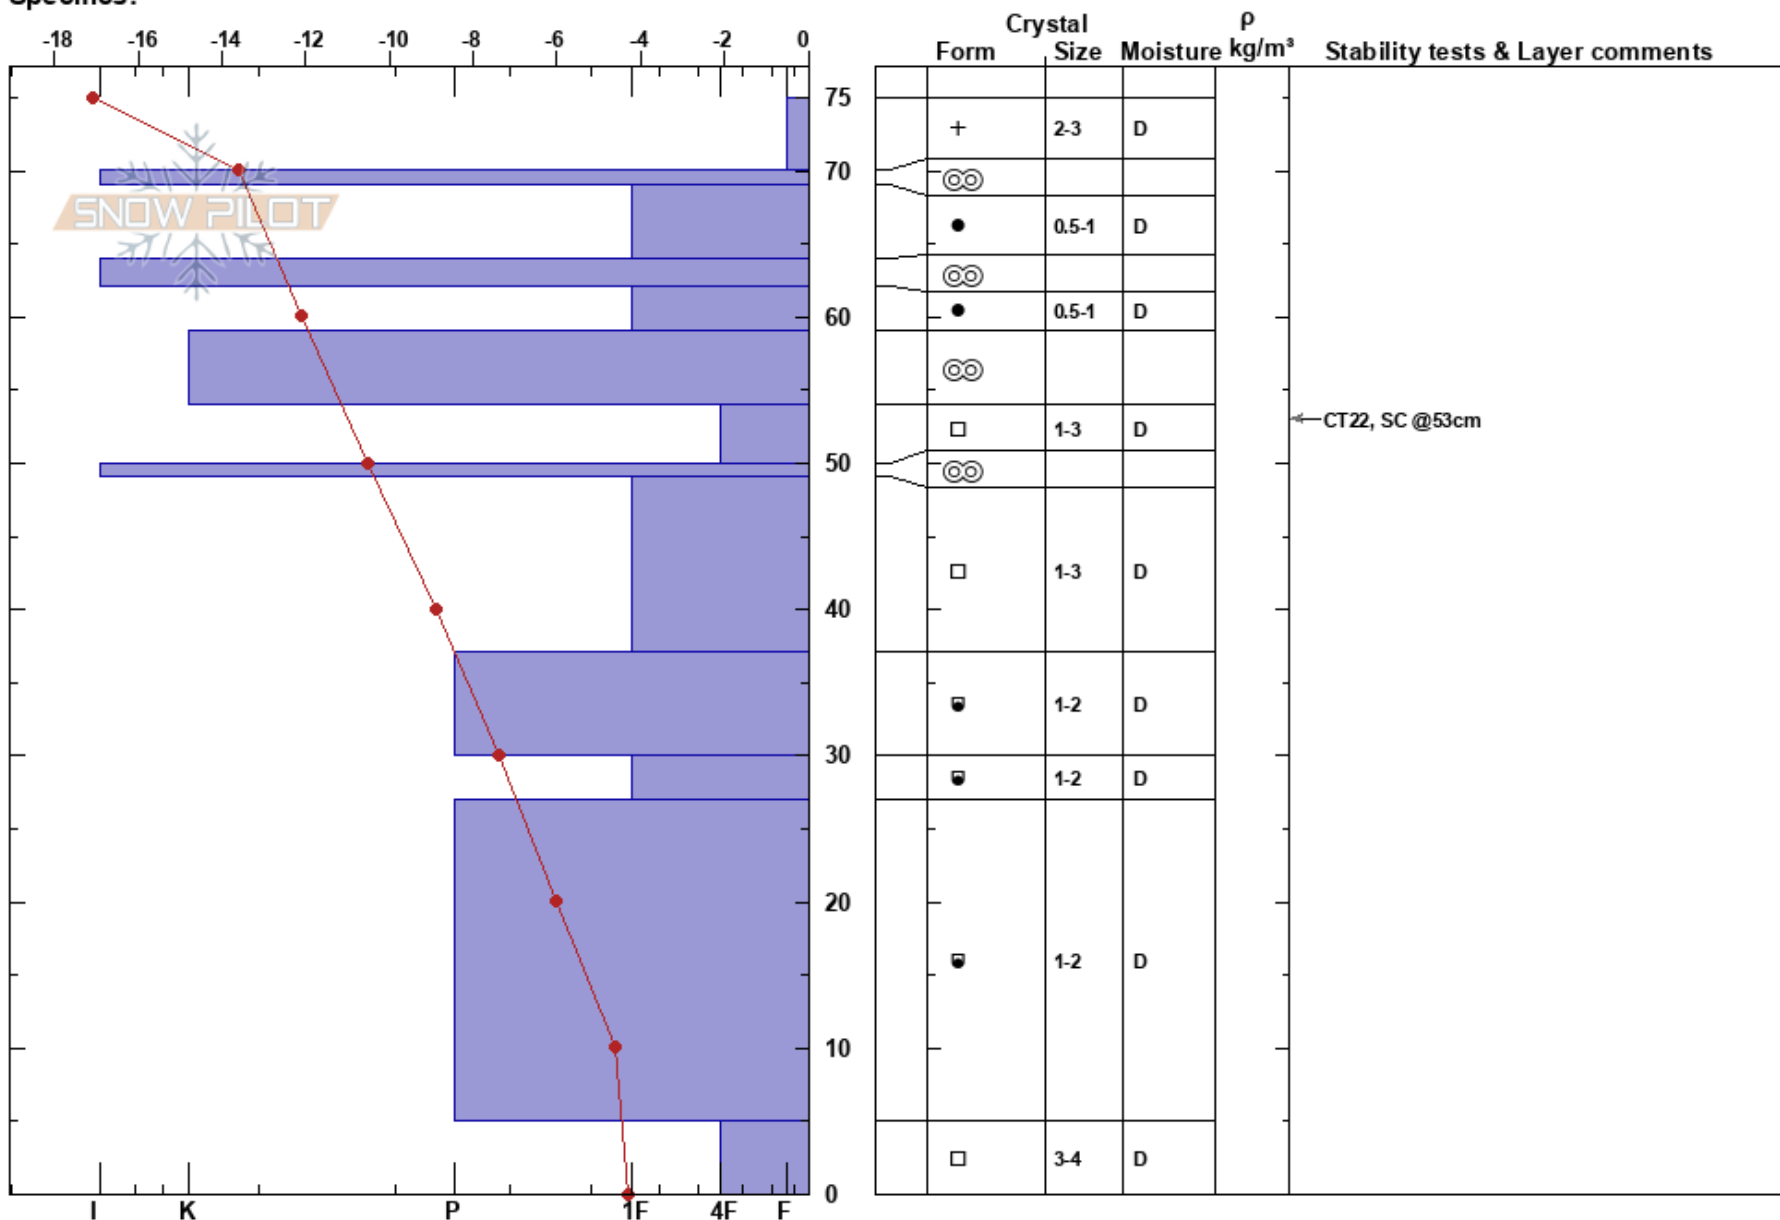

nc №41
 Khibiny mountains
 Russia
 Elevation: 770 m
 Aspect: NE
 Specifics:

Artur Avakyan
 06/01/2025 - 13:10
 Co-ord: 67.67040N, 33.69327W
 Slope Angle: 30°
 Wind Loading: no

Stability: HS:75
 Air Temperature: -16.6°C PF:3
 Sky Cover: BKN
 Precipitation: NO
 Wind: N Light Breeze
 Layer Notes: 54-50cm: Problematic layer