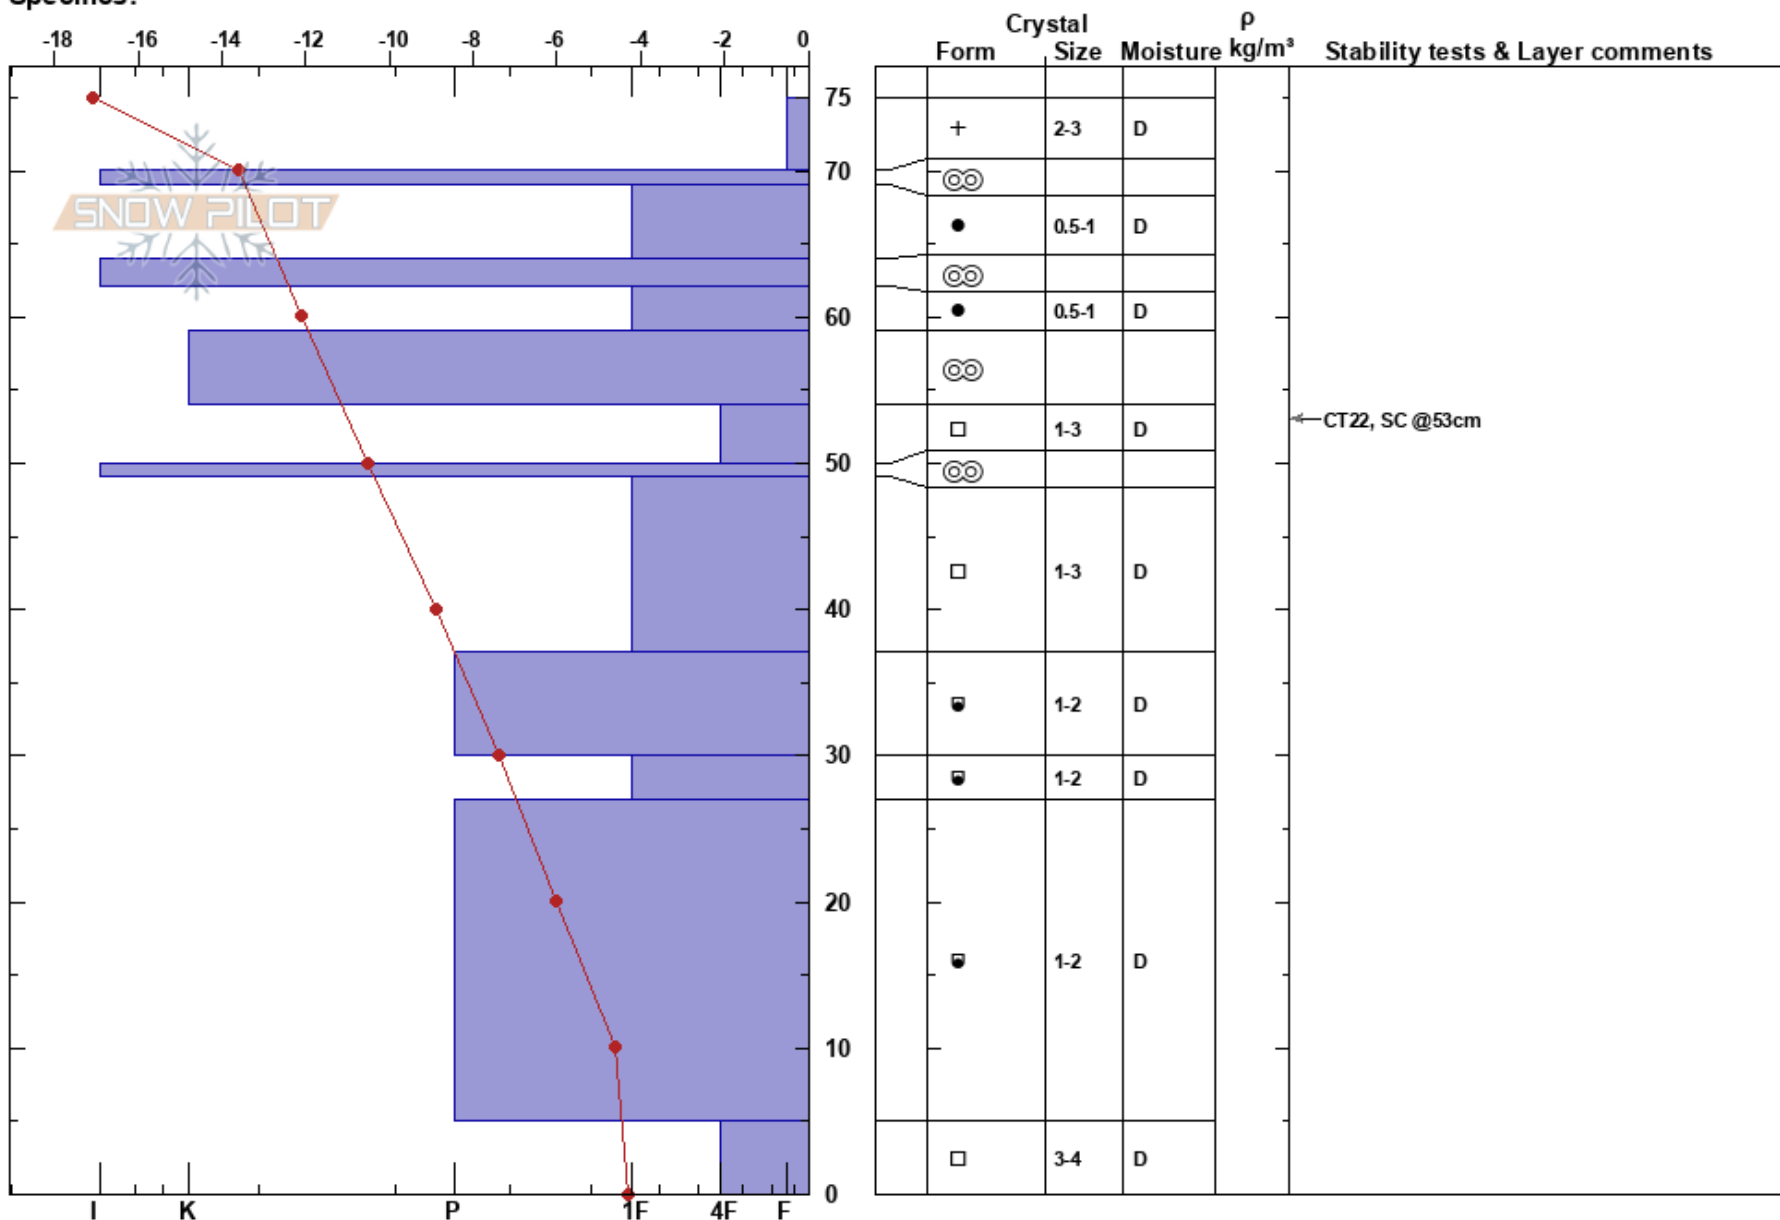

nc №41
 Khibiny mountains
 Russia
Elevation: 770 m
Aspect: NE
Specifics:

Artur Avakyan
 06/01/2025 - 13:10
Co-ord: 67.67040N, 33.69327W
Slope Angle: 30°
Wind Loading: no

Stability: HS:75
Air Temperature: -16.6°C PF:3
Sky Cover: BKN
Precipitation: NO
Wind: N Light Breeze
Layer Notes: 54-50cm: Problematic layer