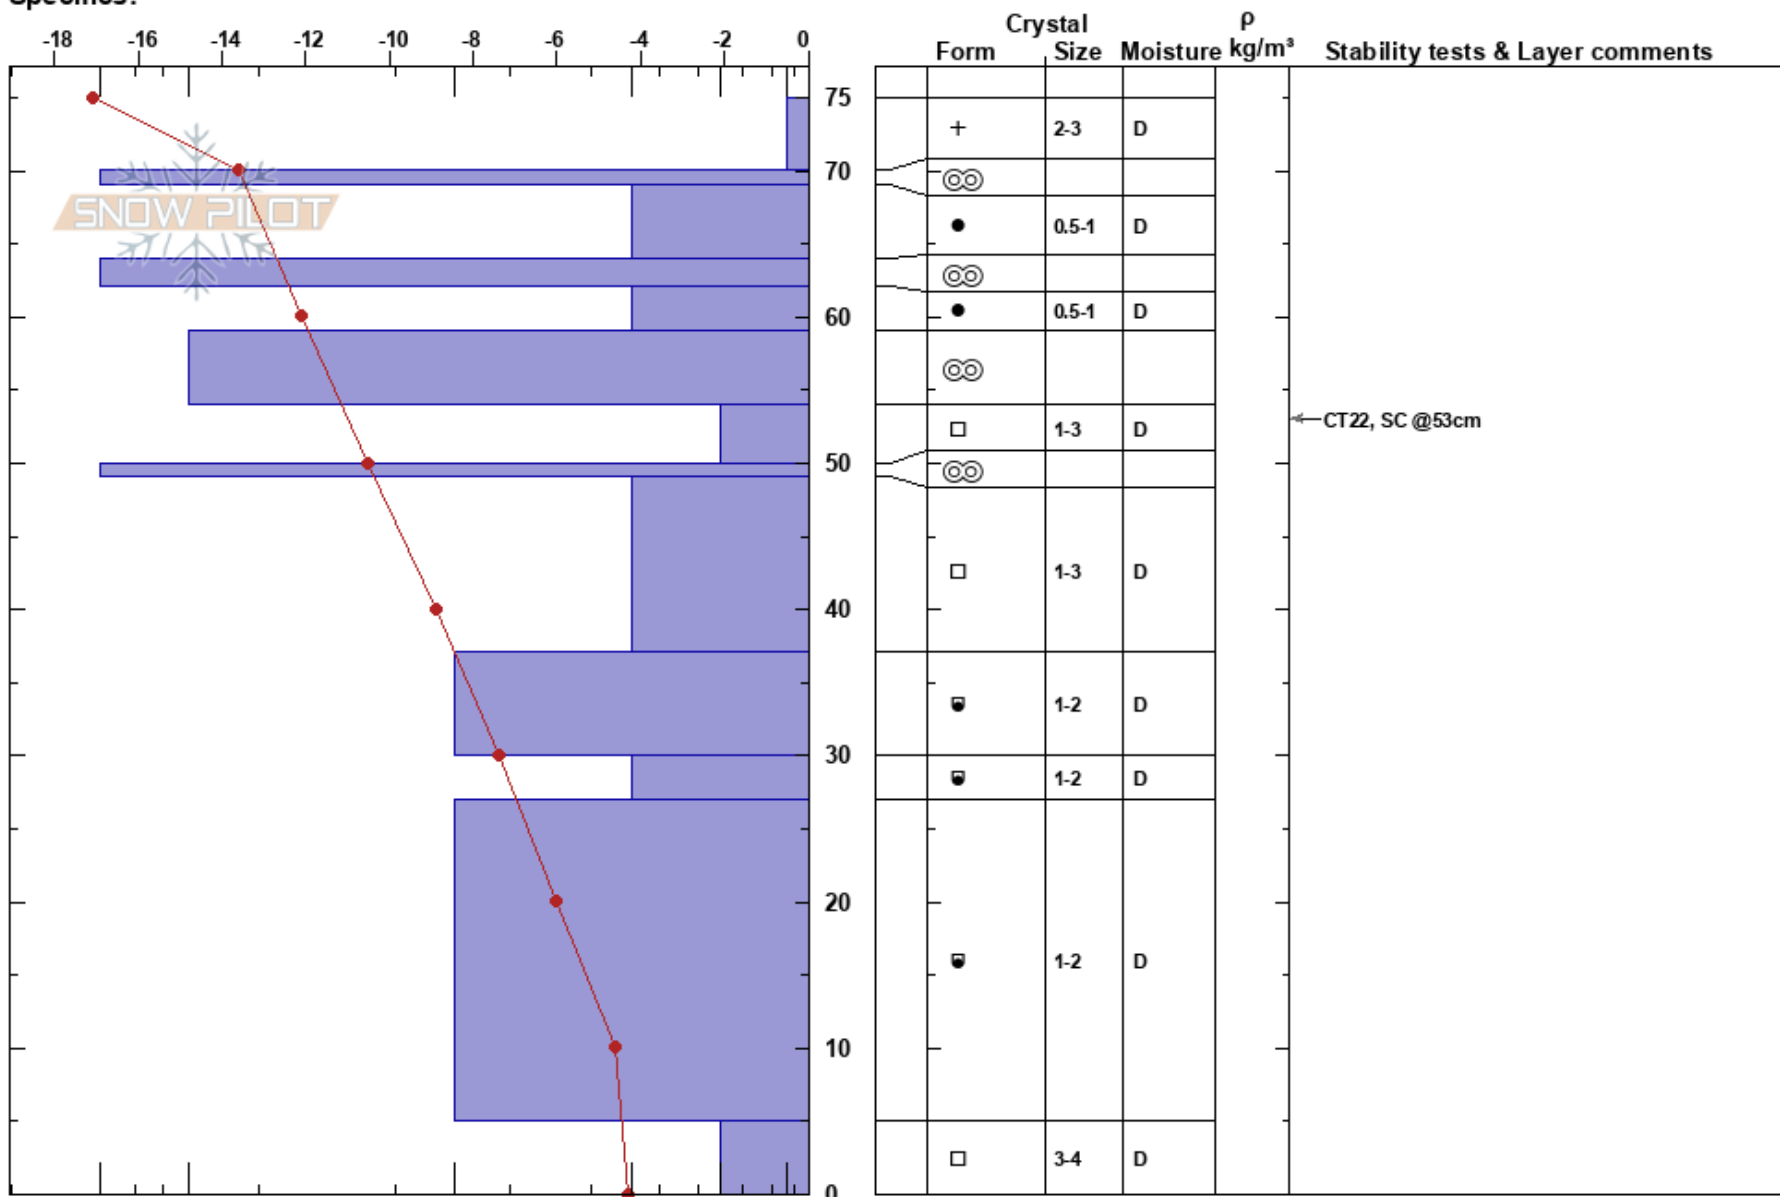

nc №41
 Khibiny mountains
 Russia
 Elevation: 770 m
 Aspect: NE
 Specifics:

Artur Avakyan
 06/01/2025 - 13:10
 Co-ord: 67.67040N, 33.69327W
 Slope Angle: 30°
 Wind Loading: no

Stability: HS:75
 Air Temperature: -16.6°C PF:3
 Sky Cover: BKN
 Precipitation: NO
 Wind: N Light Breeze
 Layer Notes: 54-50cm: Problematic layer