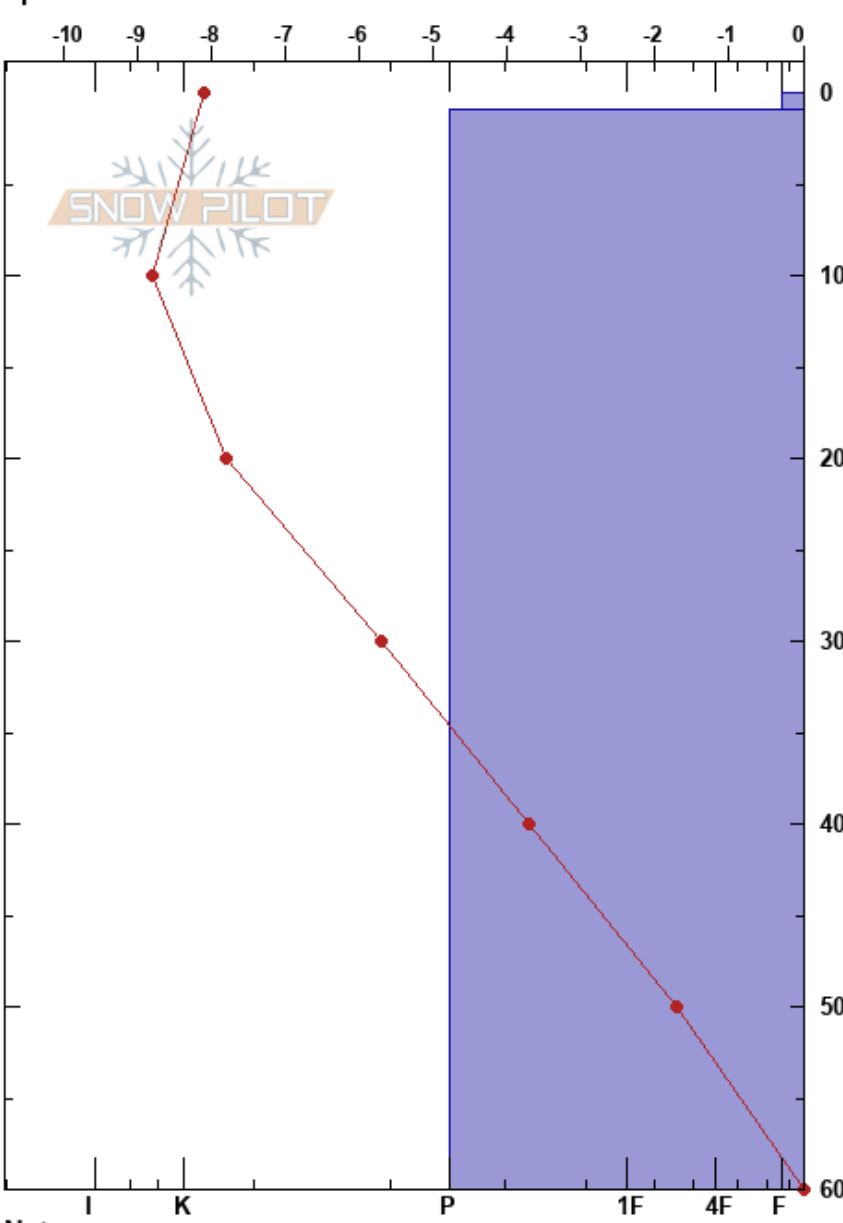

Hovdehögen V
Bydalen
Sweden
Elevation: 841 m
Aspect: W
Specifics:

Oskar Brodén
06/01/2025 - 11:30
Co-ord:
Slope Angle: 34°
Wind Loading:

Stability:
Air Temperature: -8.1°C
Sky Cover: OVC
Precipitation: NO
Wind: Calm

HS:60
PF:3
Layer Notes:

Form	Crystal Size	Moisture	ρ kg/m ³	Stability tests & Layer comments
V				
⊙(□)	2			

Notes:

ECTX