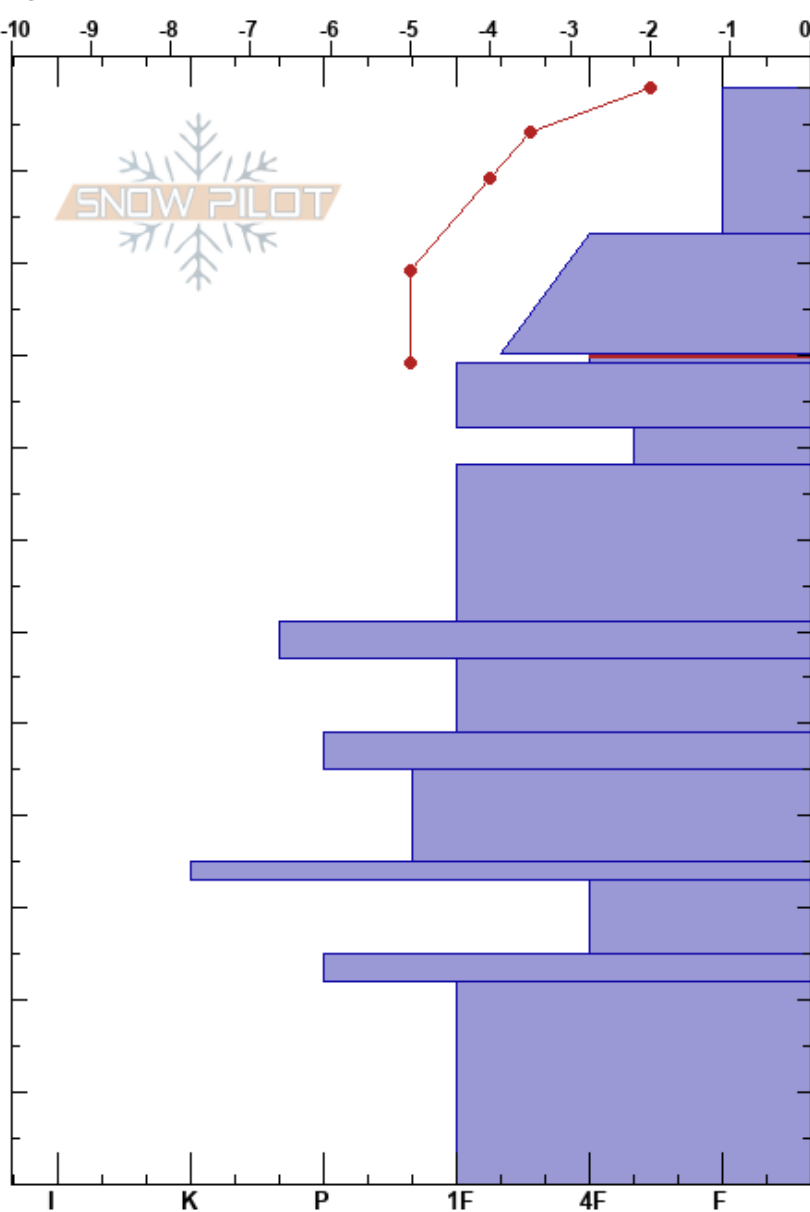

Tronsen01052025
 Central Cascades, West WA
 Elevation: 5520 ft
 Aspect: NW

Clinton Alden
 01/05/2025 - 1:00pm
 Co-ord: 10T 684484W 5242633N
 Slope Angle: 20°
 Wind Loading: no

Stability: Good
 Air Temperature: -1°C
 Sky Cover: SCT
 Precipitation: NO
 Wind: E Light Breeze

HS:119
 119-103cm: last 2 storms
 90-89cm: SH needles
 90-89cm: Problematic layer

Specifics: Ski tracks on slope

Height (cm)	Crystal		Moisture	ρ kg/m³	Stability tests & Layer comments
	Form	Size			
119					
110	/	0.5	M		← ECTN11 @110cm
100	•	0.3			119-103cm: last 2 storms ← ECTN16 @103cm
90	∨	2			← STM @90cm
89	•	0.5			← ECTN22 @90cm
80	•	0.1			90-89cm: SH needles ← ECTN30 @80cm
70	•	0.3			
60	⊙⊙	1			
50	•	0.5			
40	•	0.5			
30	⊙⊙	2			
20	⊕	0.5-1			
10	⊙⊙	2			
0	⊕	1			