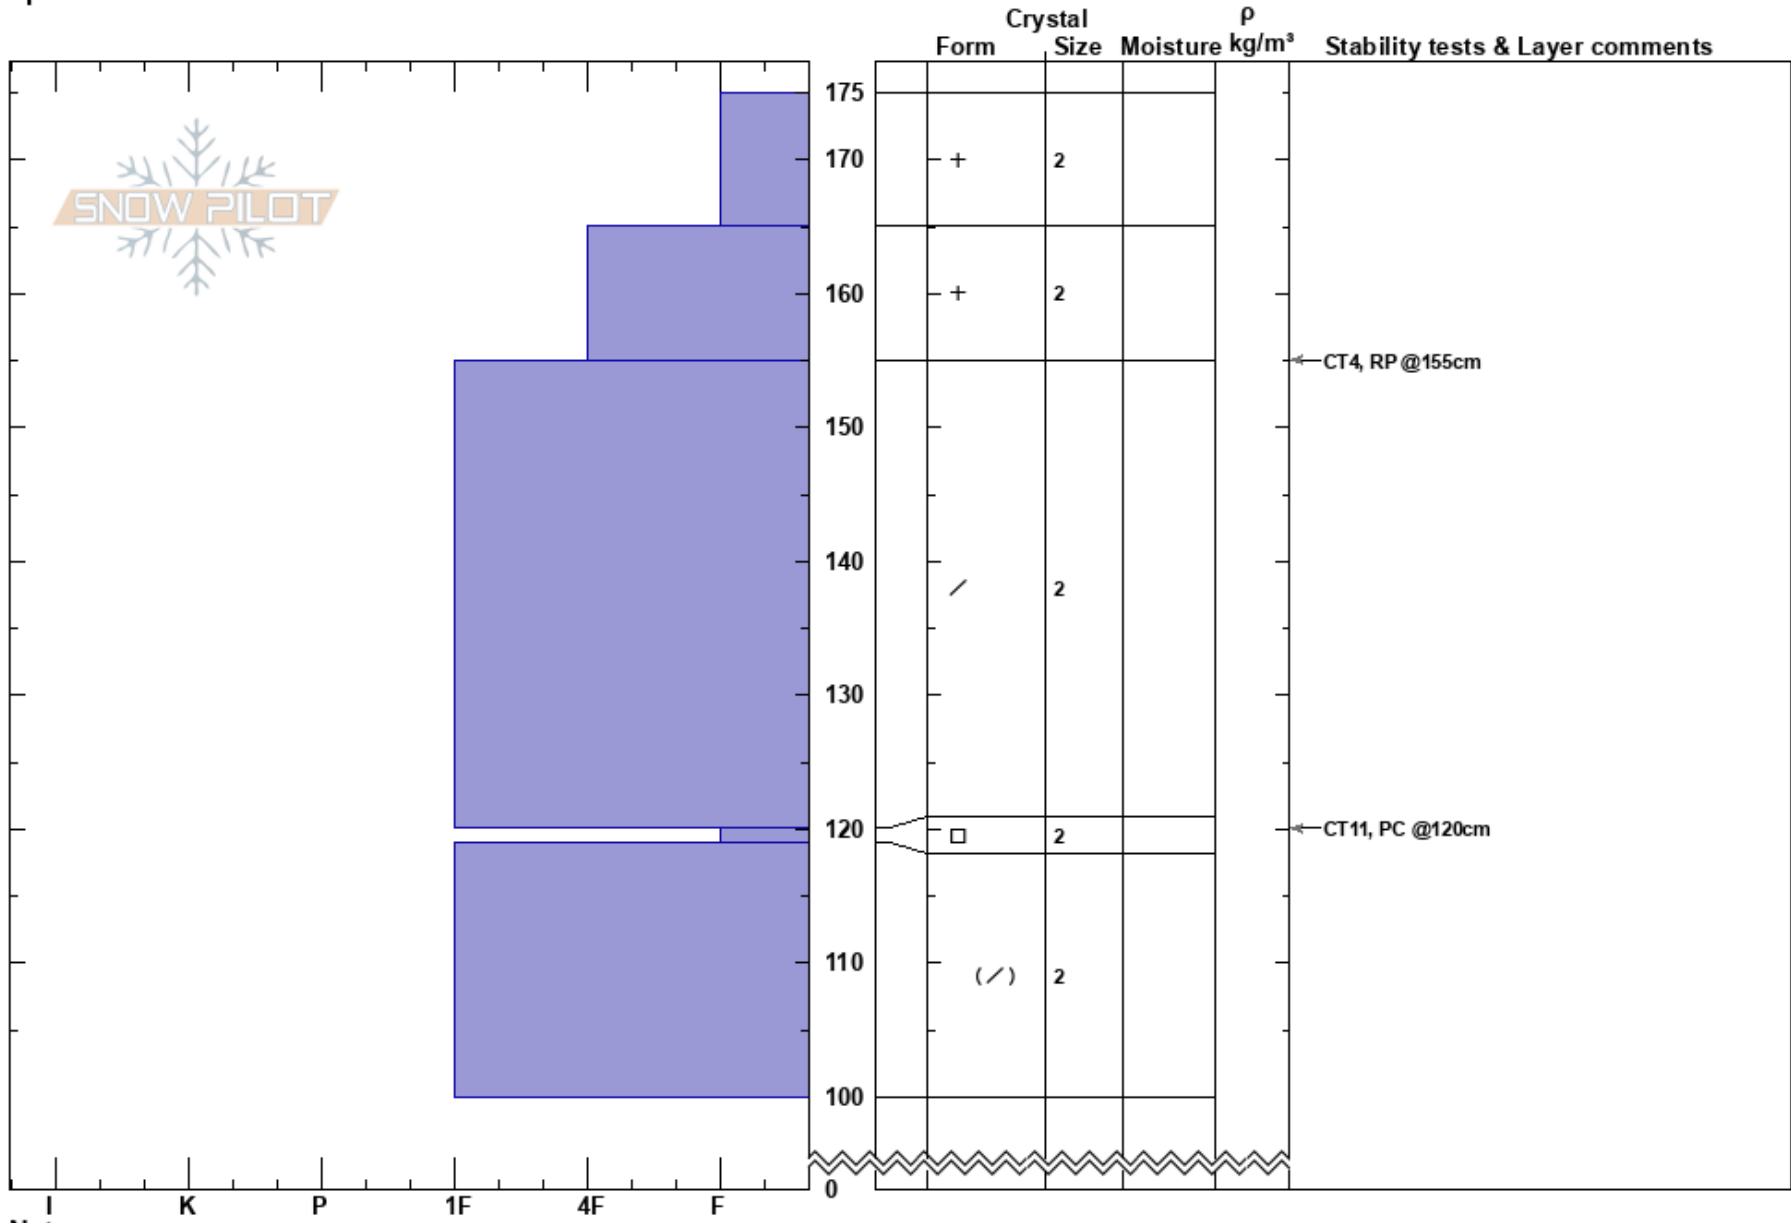

AMR Baby Bowl
 Crested Butte
 CO
 Elevation: 11149 ft
 Aspect: N
 Specifics:

Miles Morris
 12/31/2024 - 2:05pm
 Co-ord: 38.83173N, -107.10188E
 Slope Angle: 22°
 Wind Loading: no

Stability: **HS:175**
 Air Temperature: 0°C
 Sky Cover: OVC
 Precipitation: NO
 Wind: SW Calm
 Layer Notes:
 155-120cm: Problematic layer