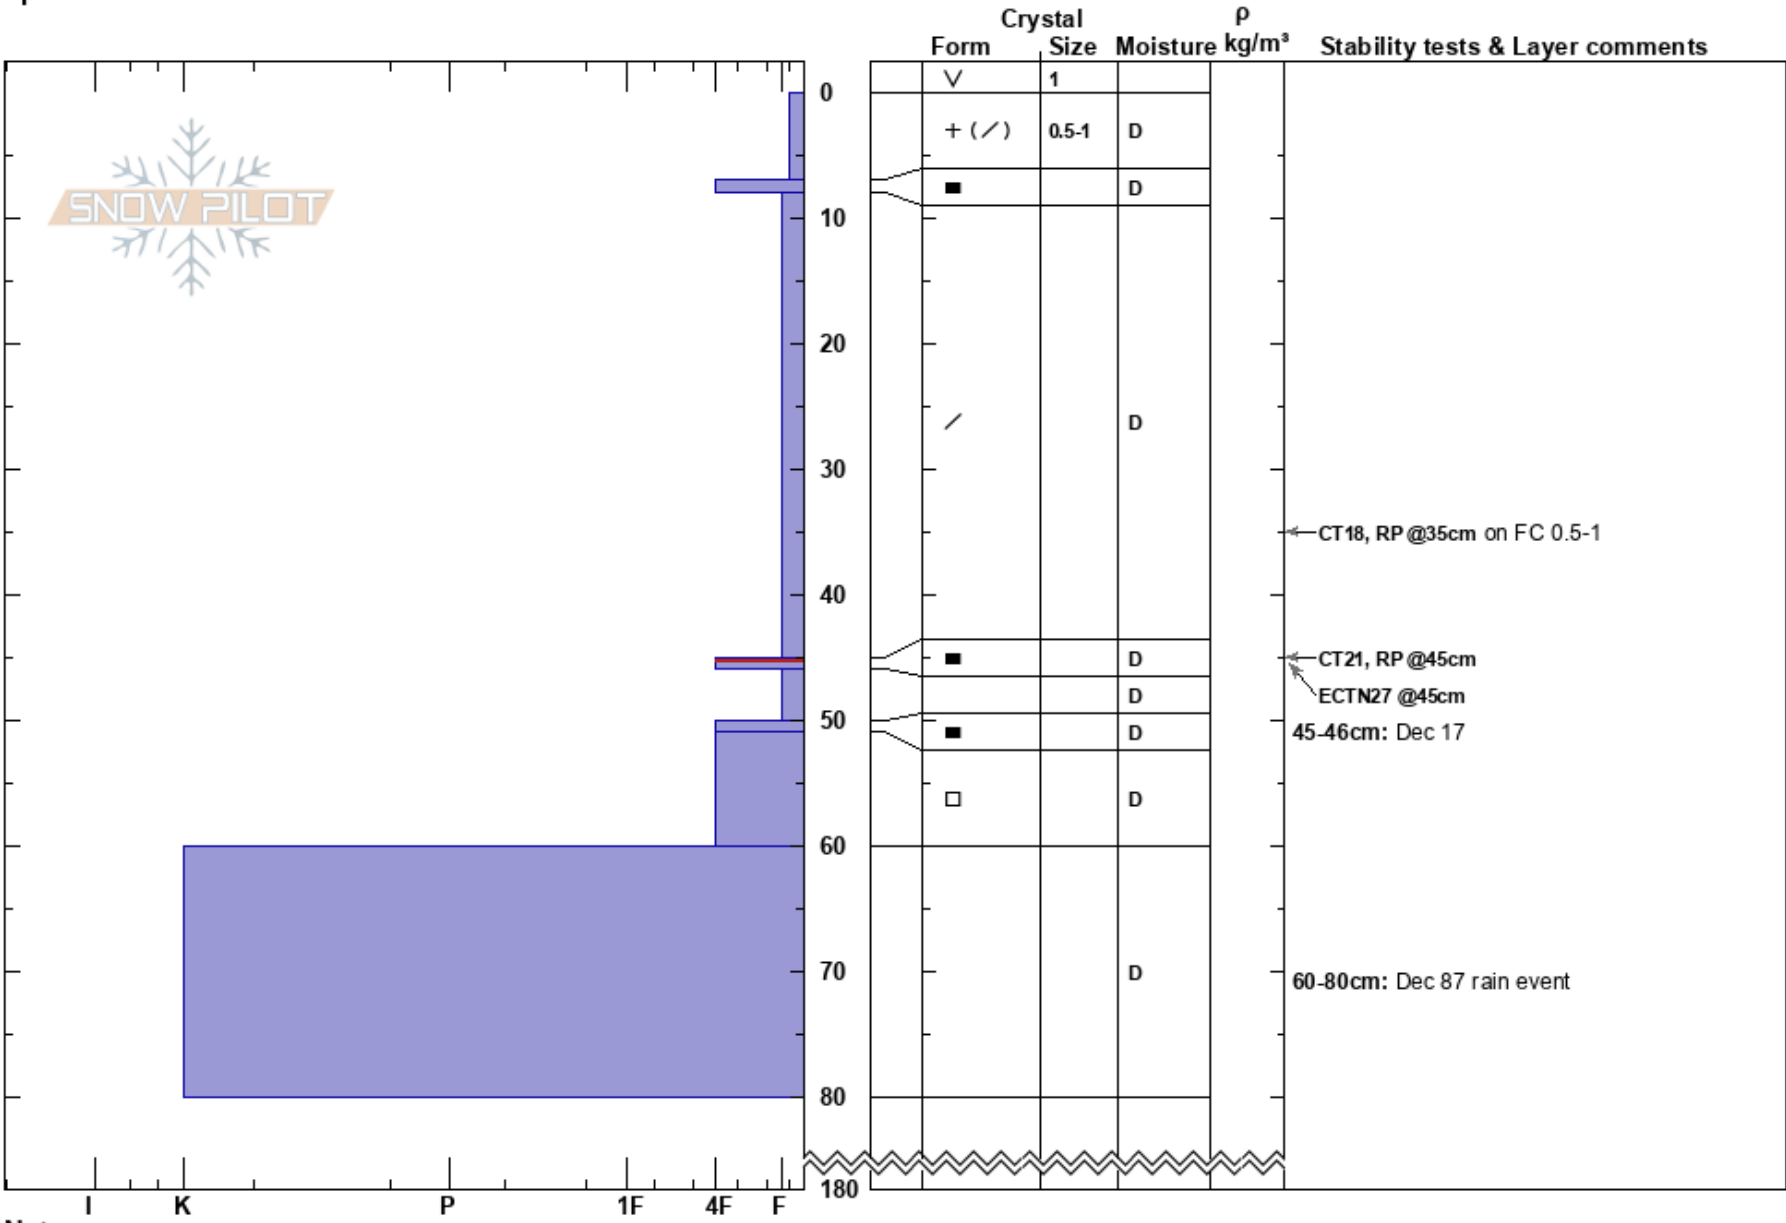

Test snowprofile 4
 Babine Range
 BC
Elevation: 1554 m
Aspect: NW
Specifics:

Serhii Ichenets
 04/01/2025 - 13:35
Co-ord:
Slope Angle: 31°
Wind Loading:

Stability:
Air Temperature:
Sky Cover: OVC
Precipitation: NO
Wind: Calm

HS:180
PF:50
 45-46cm: Dec 17
 45-46cm: Problematic layer
 60-80cm: Dec 87 rain event

Layer Notes:

Notes: Sheltered uniform grassy slope.