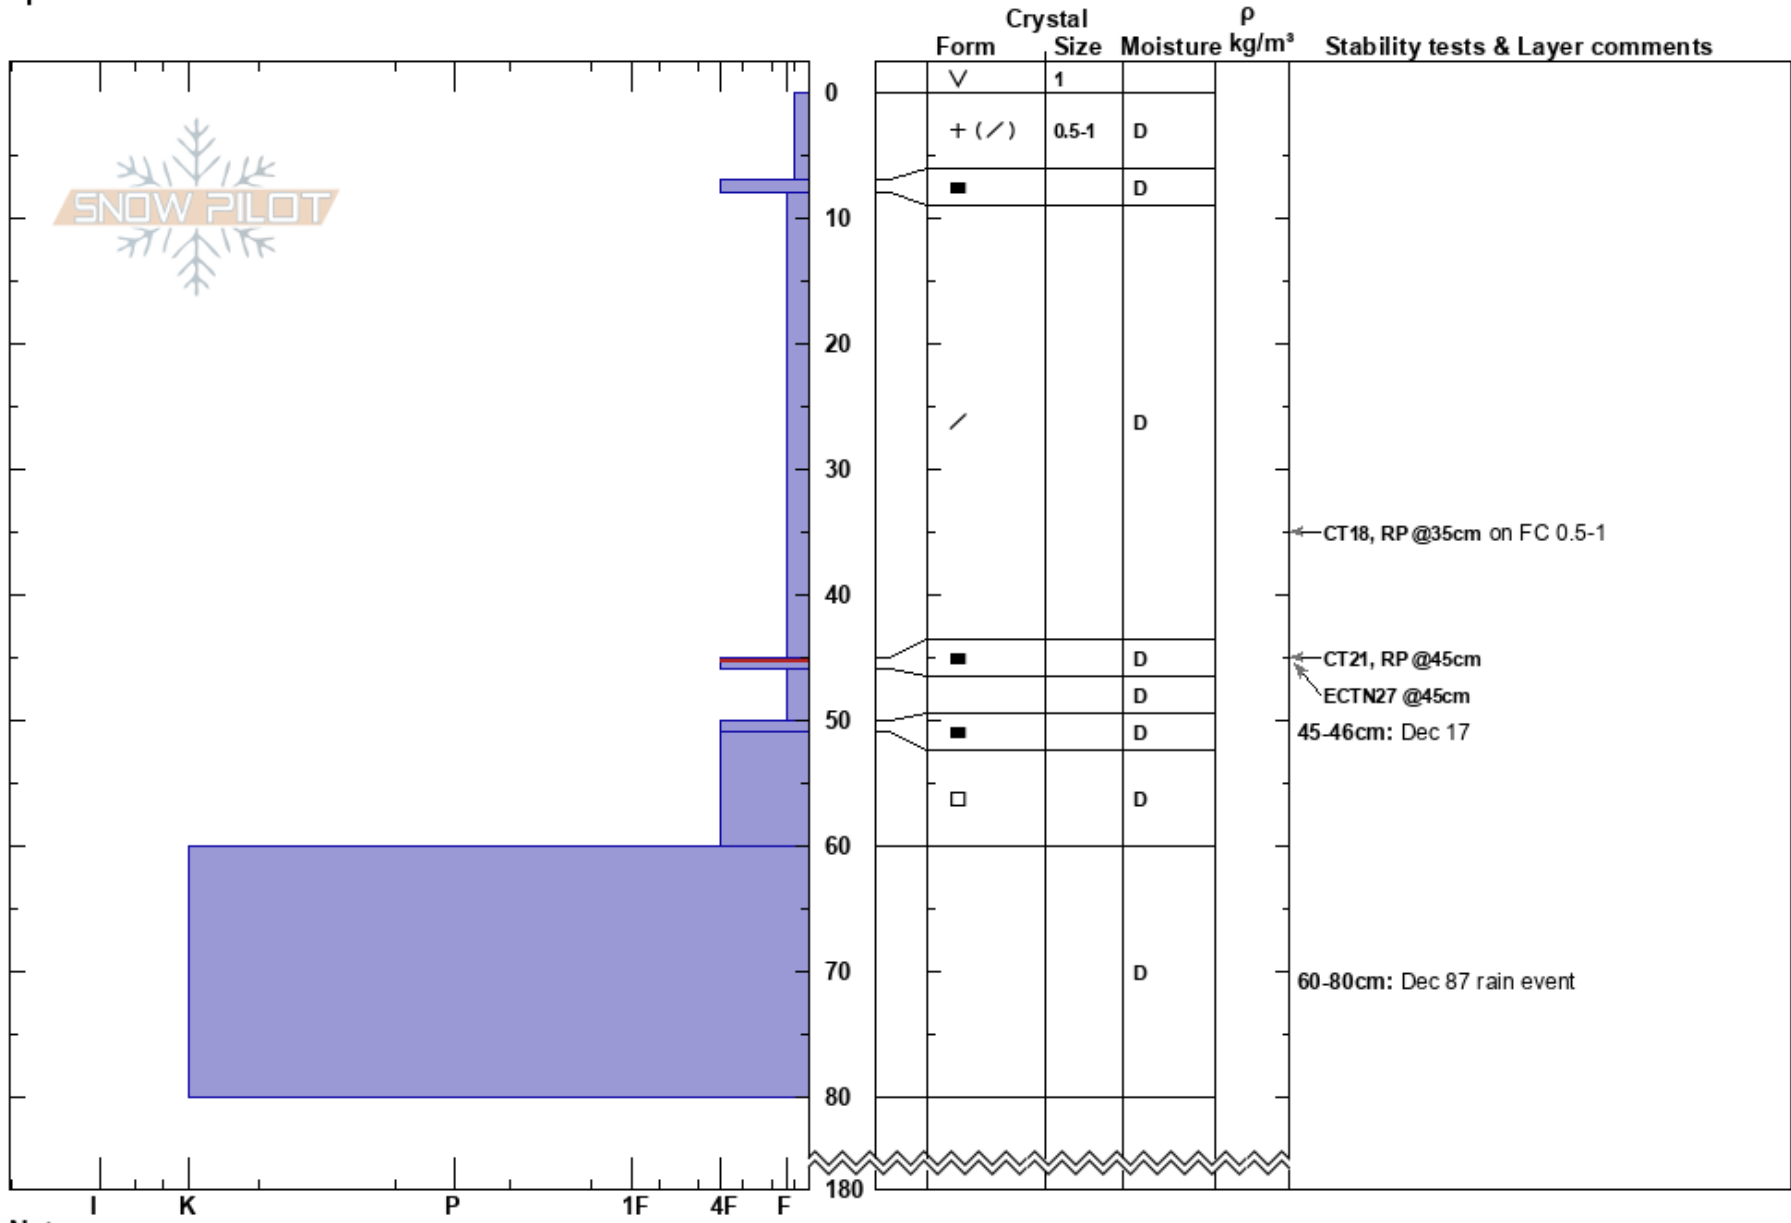

Test snowprofile 4  
 Babine Range  
 BC  
**Elevation:** 1554 m  
**Aspect:** NW  
**Specifics:**

Serhii Ichenets  
 04/01/2025 - 13:35  
**Co-ord:**  
**Slope Angle:** 31°  
**Wind Loading:**

**Stability:**  
**Air Temperature:**  
**Sky Cover:** OVC  
**Precipitation:** NO  
**Wind:** Calm

**HS:**180  
**PF:**50  
 45-46cm: Dec 17  
 45-46cm: Problematic layer  
 60-80cm: Dec 87 rain event

**Layer Notes:**

**Notes:** Sheltered uniform grassy slope.