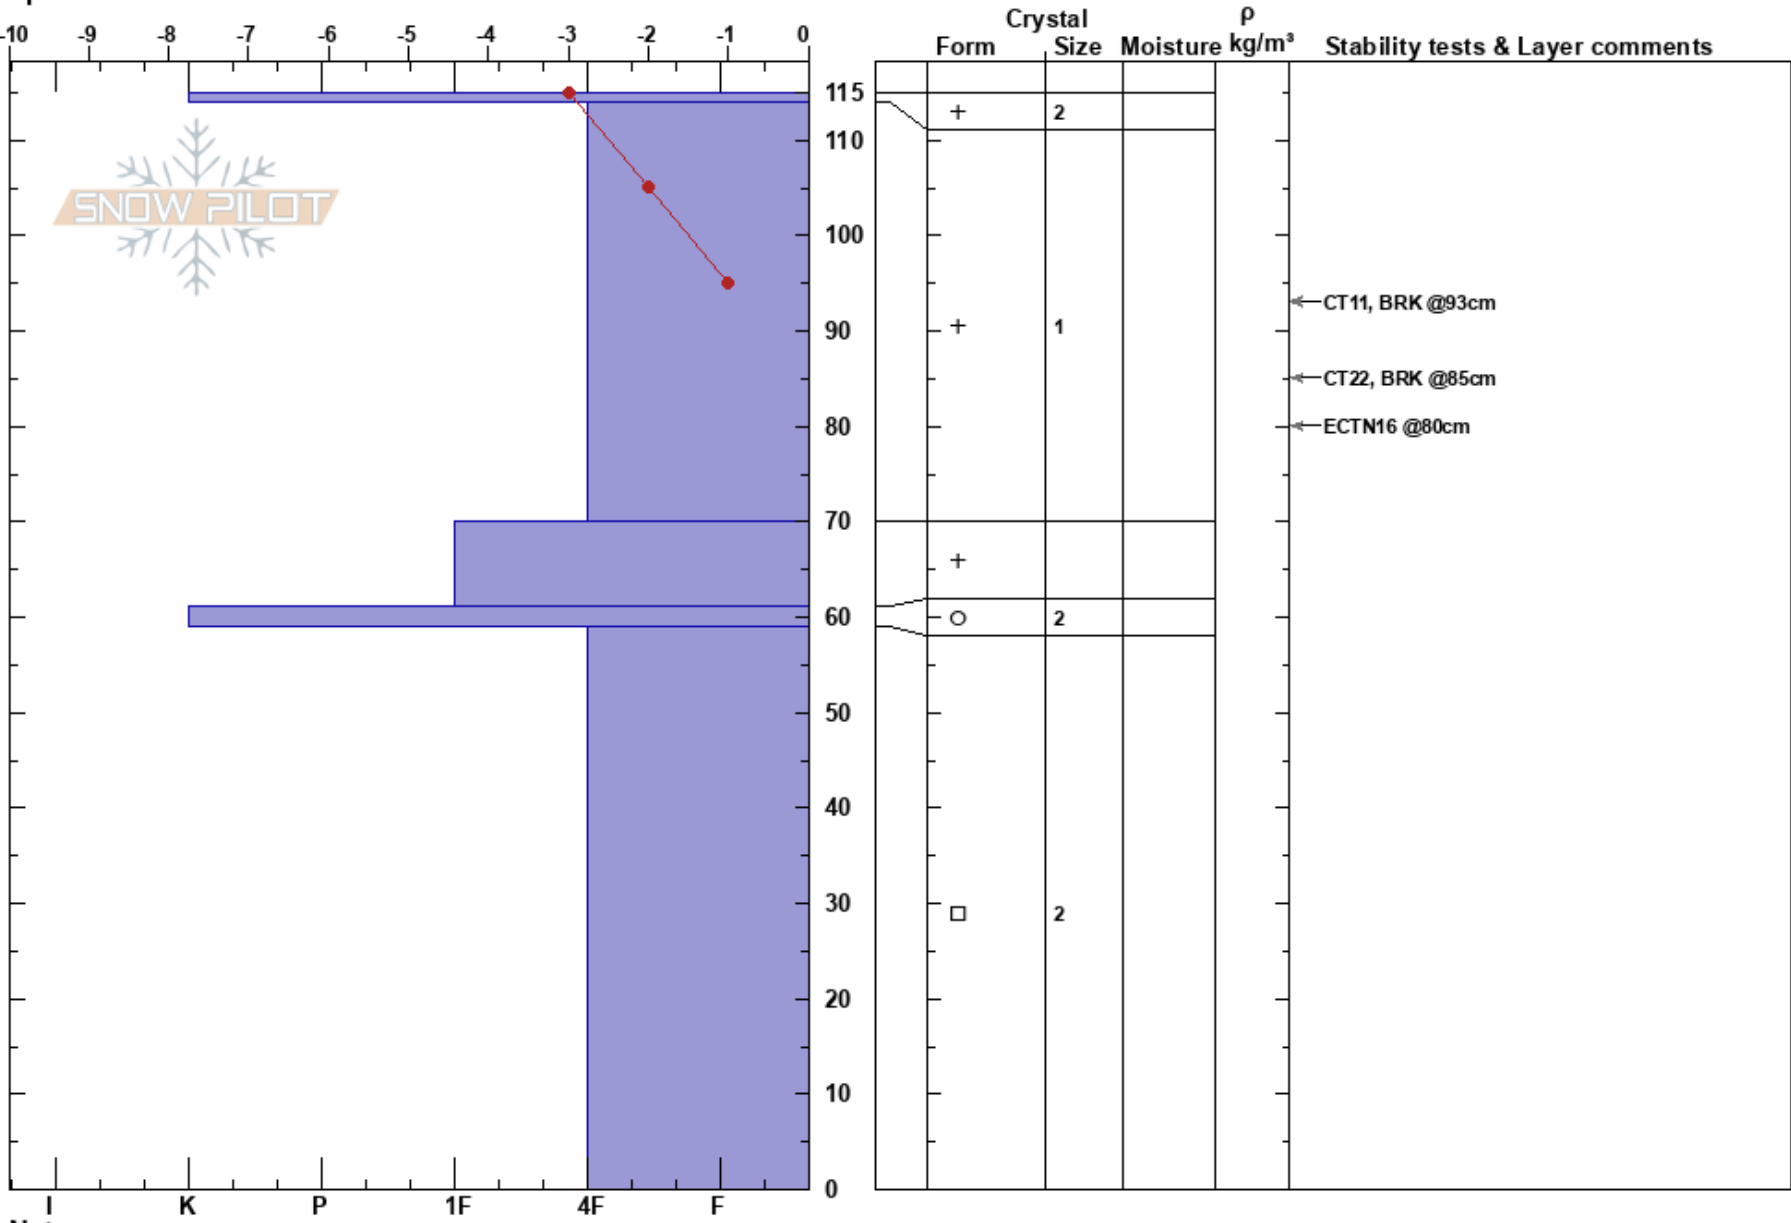

Poverty Gulch  
 Crested Butte  
 CO  
 Elevation: 9679 ft  
 Aspect: S  
 Specifics:

Miles Morris  
 12/29/2024 - 3:19pm  
 Co-ord: 38.95901N, -107.08633E  
 Slope Angle: 25°  
 Wind Loading: no

Stability:  
 Air Temperature: 0°C  
 Sky Cover: OVC  
 Precipitation: NO  
 Wind: W Calm

HS:115  
 Layer Notes:  
 114-70cm: Problematic layer

Notes: Just north of poverty gulch road