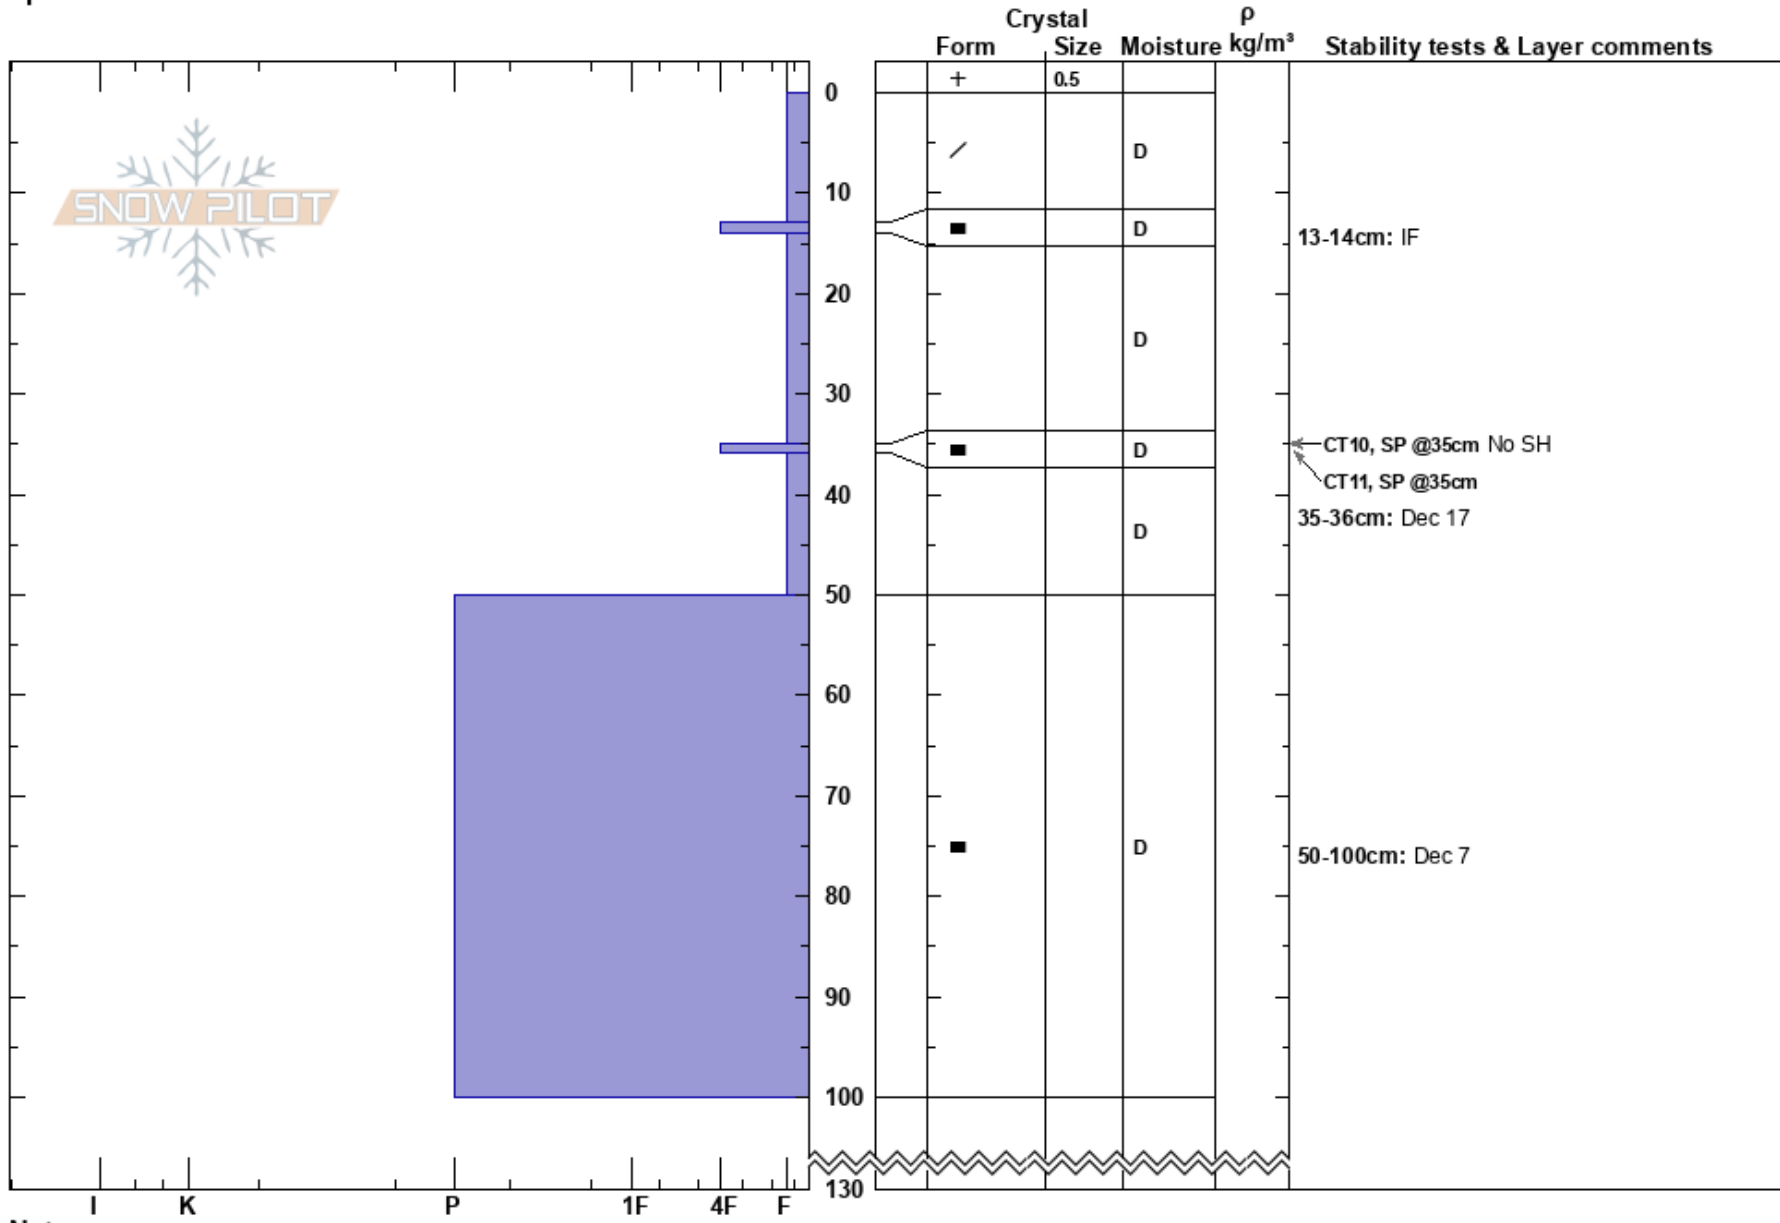

Test Profile 3
 Babine Range
 BC
 Elevation: 1686 m
 Aspect: SE
 Specifics:

Serhii Ichenets
 05/01/2025 - 15:00
 Co-ord:
 Slope Angle: 27°
 Wind Loading:

Stability:
 Air Temperature:
 Sky Cover: OVC
 Precipitation: S-1
 Wind: SW Light Breeze

HS:130
 PF:50
 13-14cm: IF
 35-36cm: Dec 17
 50-100cm: Dec 7

Layer Notes:

Notes: