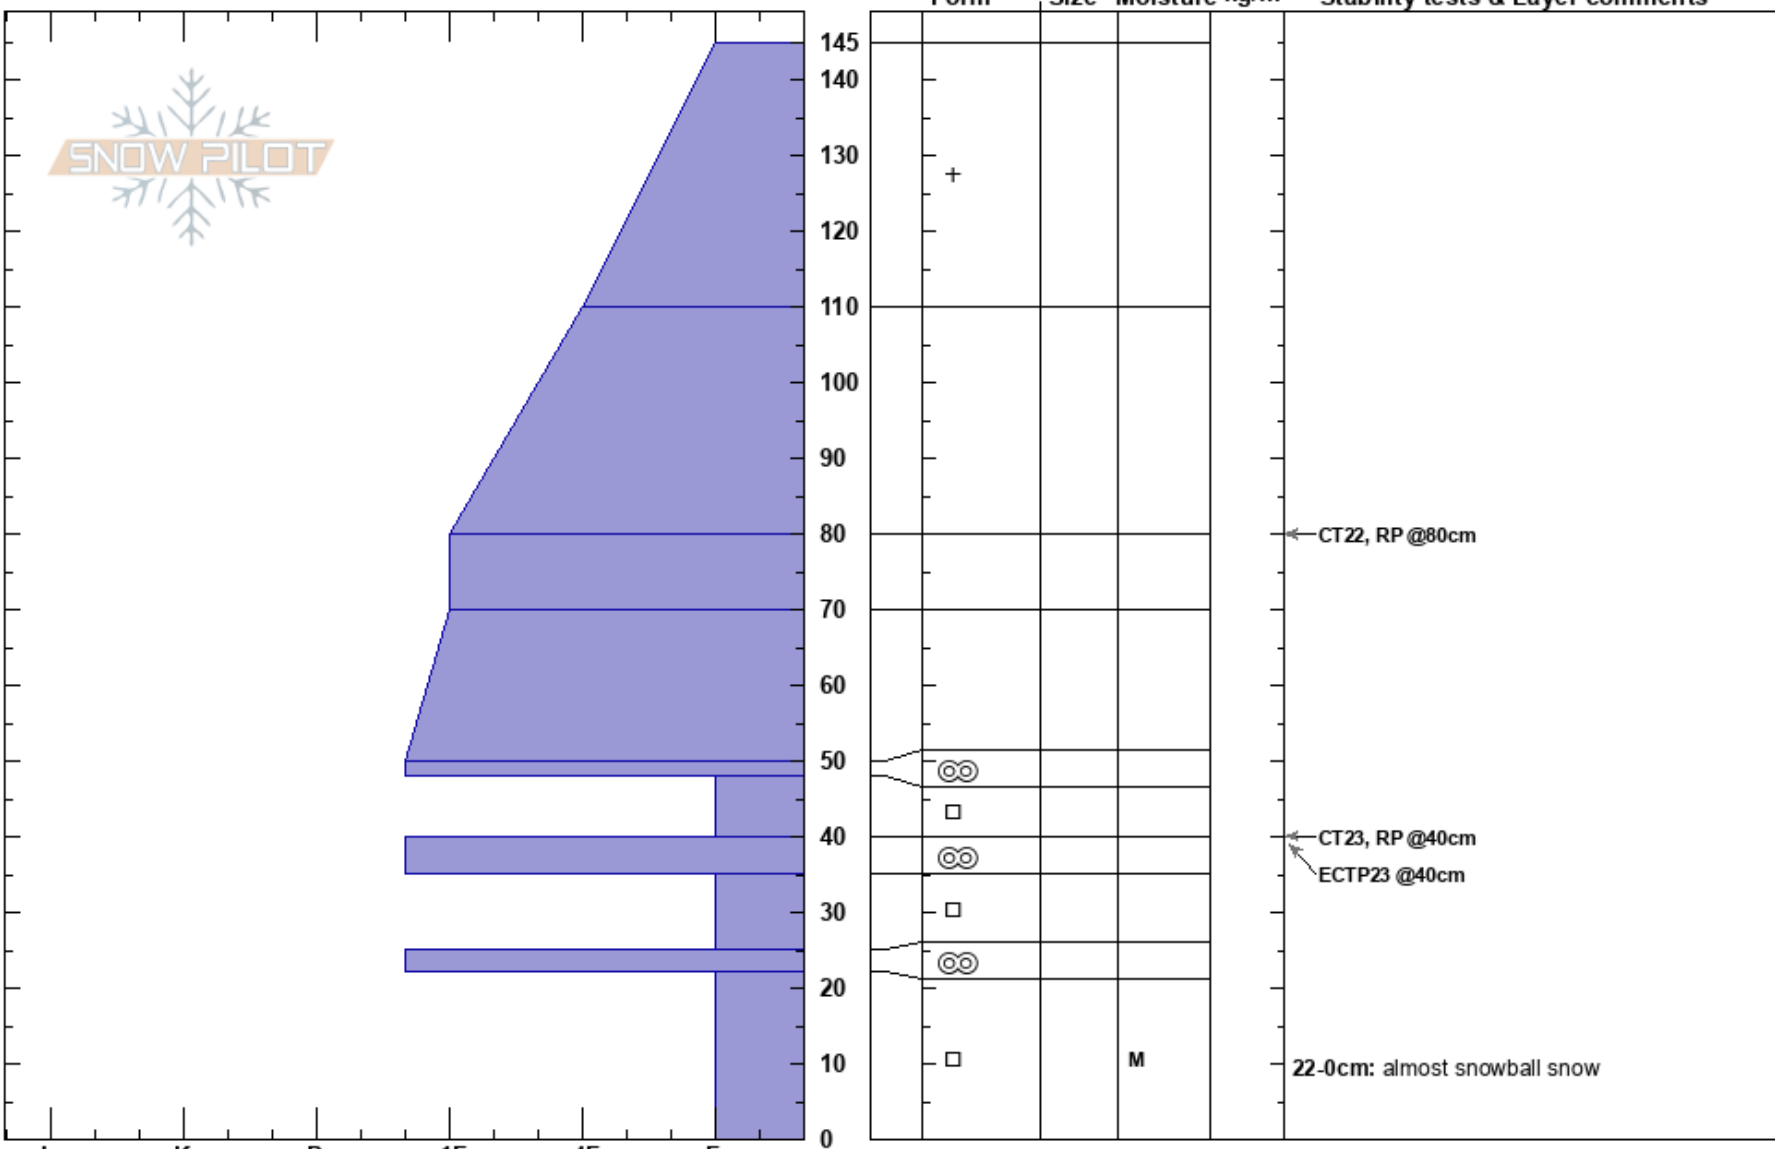

Lower Days Fork  
Central Wasatch  
UT  
Elevation: 9150 ft  
Aspect: E  
Specifics:

Kyle Toohey  
01/05/2025 - 11:00am  
Co-ord: 40.62819N, -111.64604W  
Slope Angle: 20°  
Wind Loading: previous

Stability: **HS:145**  
Air Temperature: -6°C  
Sky Cover: BKN  
Precipitation: NO  
Wind: Calm

Layer Notes:  
40-35cm: Problematic layer  
22-0cm: almost snowball snow

Crystal Form      Crystal Size      Moisture       $\rho$  kg/m<sup>3</sup>      Stability tests & Layer comments

Notes: