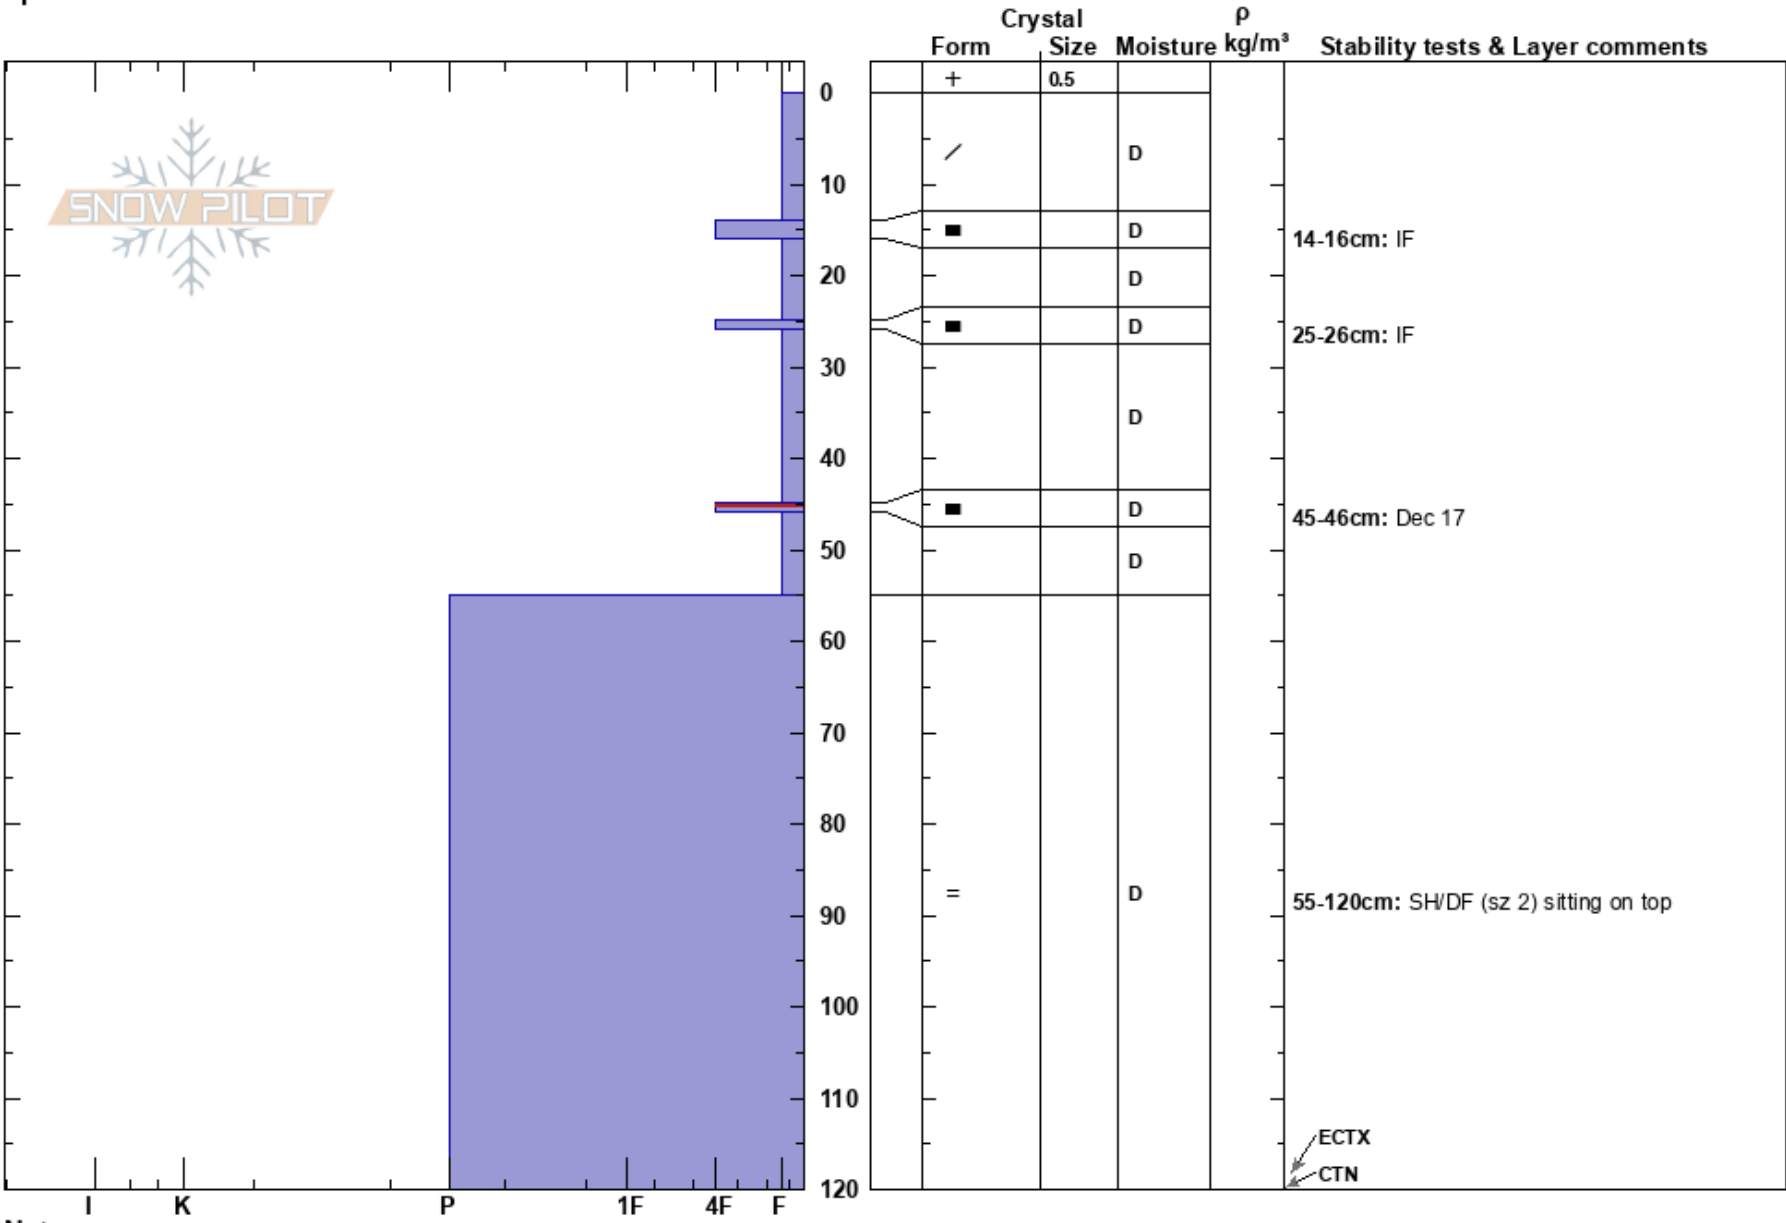

Test profile 2
 Babine Range
 BC
Elevation: 1601 m
Aspect: NE
Specifics:

Serhii Ichenets
 05/01/2025 - 11:16
Co-ord:
Slope Angle: 36°
Wind Loading: no

Stability:
Air Temperature:
Sky Cover: OVC
Precipitation: S-1
Wind: SW Light Breeze

HS: 120
PF: 65
PS: 35
 14-16cm: IF
 25-26cm: IF
 45-46cm: Dec 17
 45-46cm: Problematic layer
 55-120cm: SH/DF (sz 2) sitting on top

Notes: Under ridgetop. Smooth grassy uniform steep leeward slope.