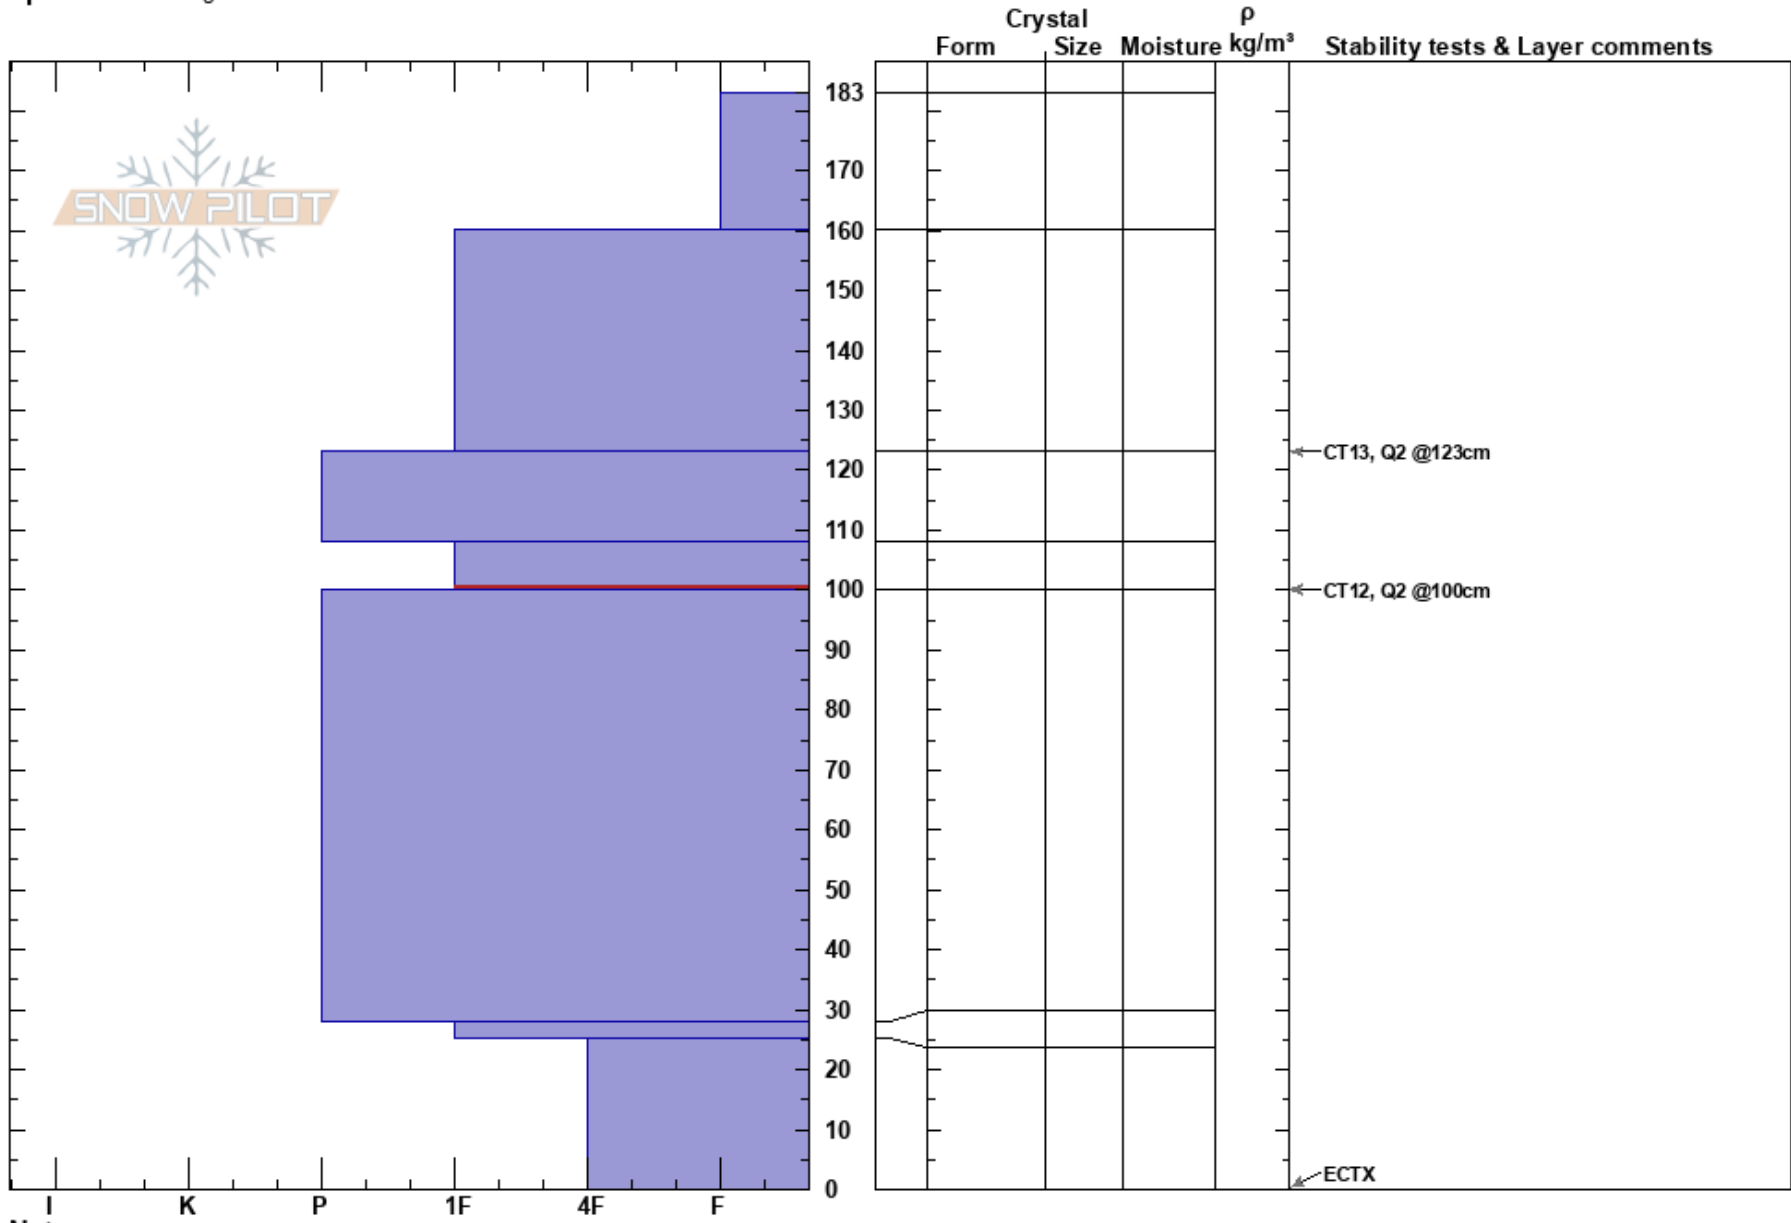

152025 Carmans
 Gros Ventre Range
 WY
 Elevation: 7930 ft
 Aspect: N
 Specifics: Pit dug in a Ski Area

Mitch Dann
 01/05/2025 - 12:30pm
 Co-ord: 43.46213N, -110.75402W
 Slope Angle: 28°
 Wind Loading: previous

Stability: **HS:183**
 Air Temperature: -5°C
 Sky Cover: OVC
 Precipitation: S-1
 Wind: S Light Breeze
 Layer Notes: 108-100cm:Problematic layer

Notes: