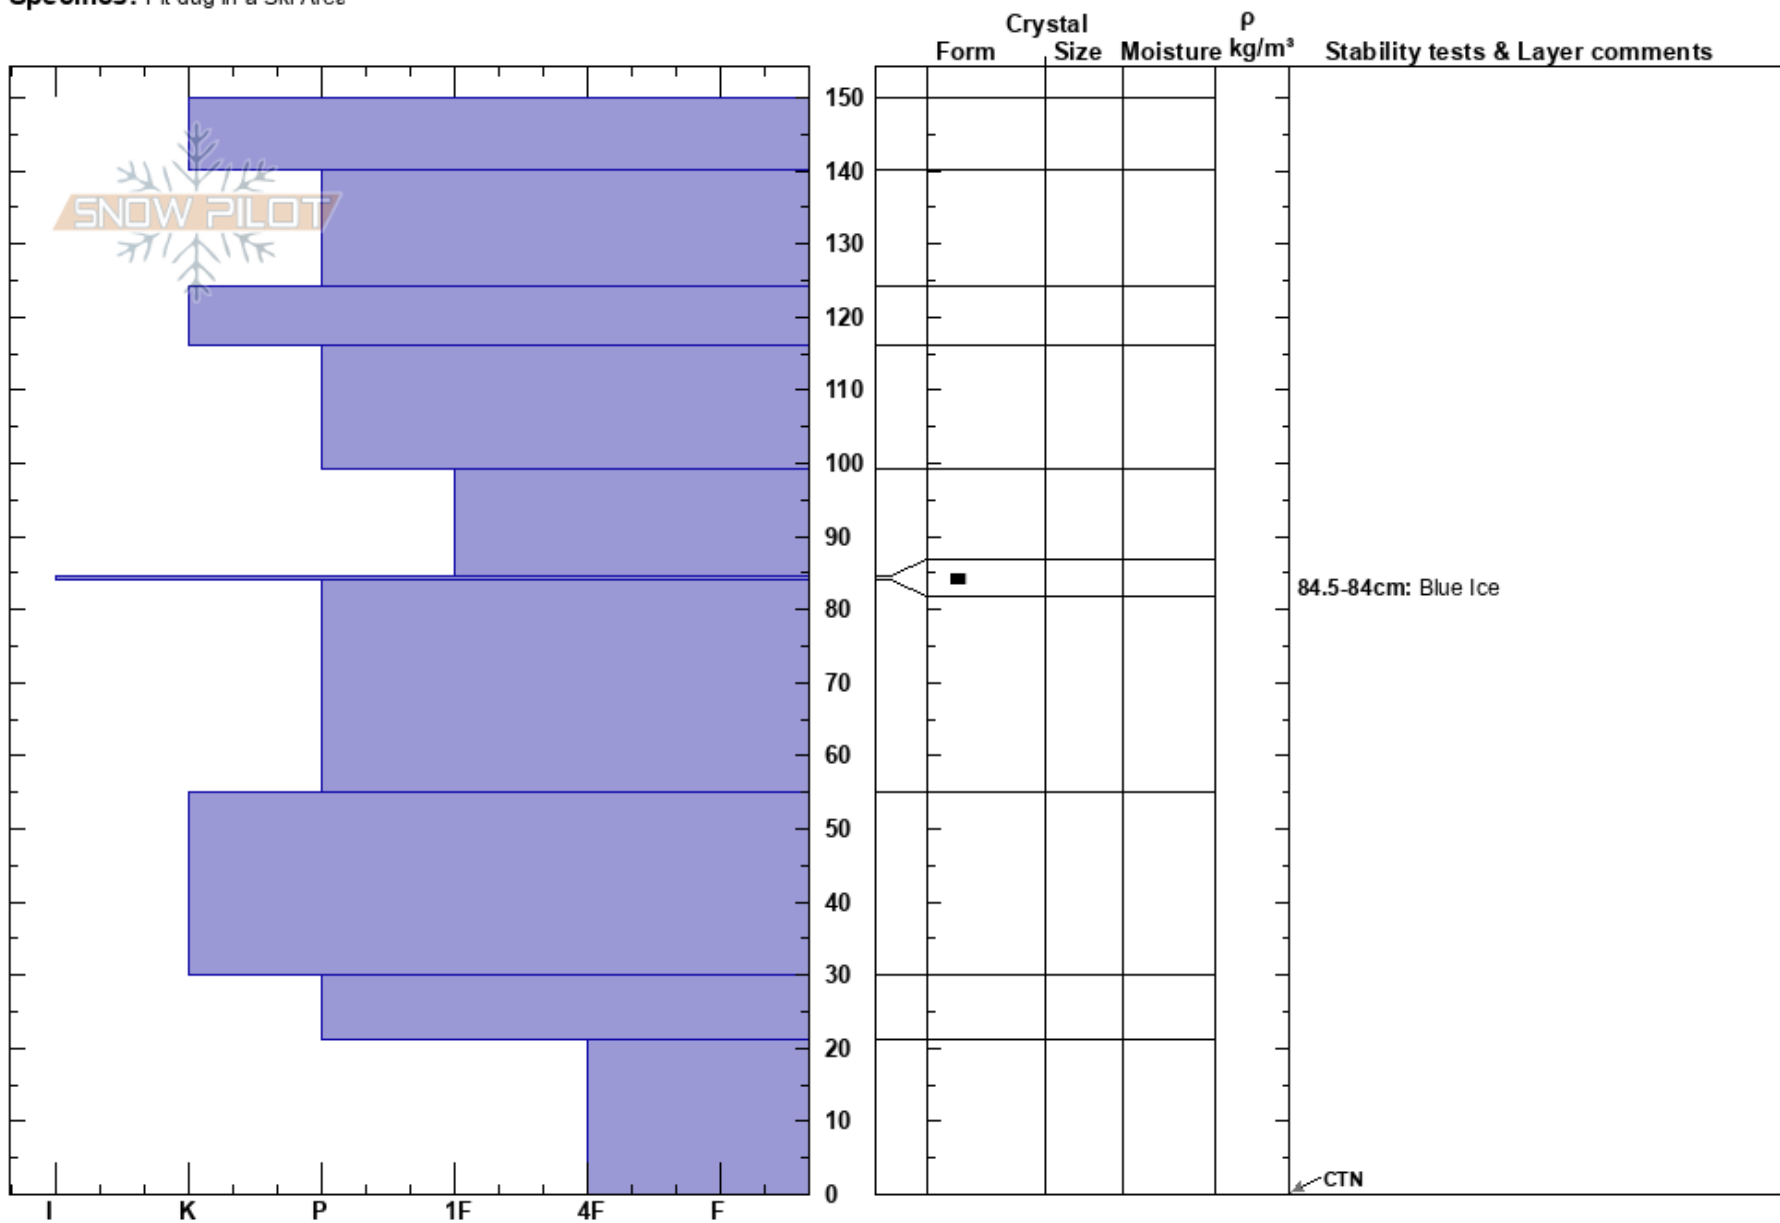

152025 Dead Dog
 Gros Ventre Range
 WY
 Elevation: 7760 ft
 Aspect: N
 Specifics: Pit dug in a Ski Area

Mitch Dann
 01/05/2025 - 11:30am
 Co-ord: 43.45743N, -110.75832W
 Slope Angle: 23°
 Wind Loading: previous

Stability: HS:150
 Air Temperature: -5°C
 Sky Cover: OVC
 Precipitation: S-1
 Wind: S Light Breeze

PF:0
 PS:0
 Layer Notes:
 84.5-84cm: Blue Ice
 84.5-84cm: Problematic layer

Notes: