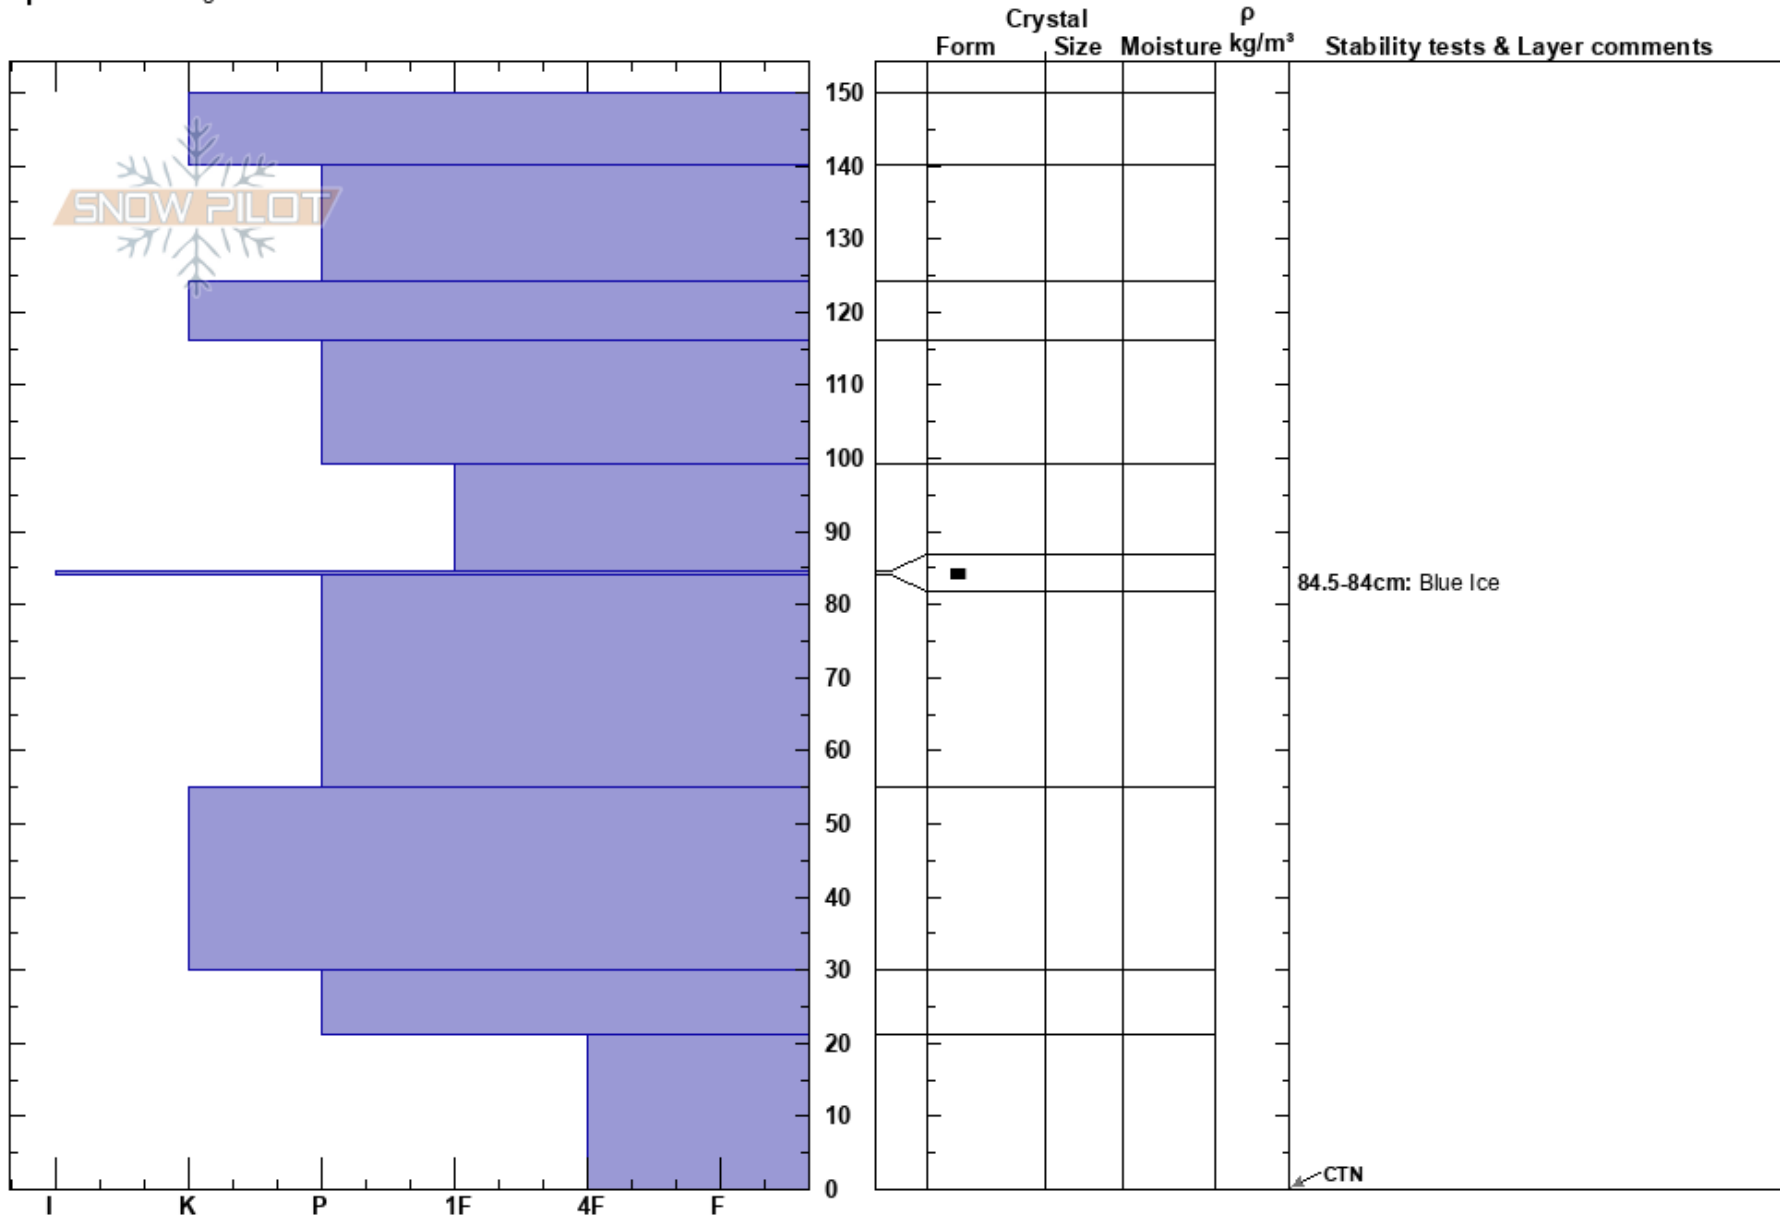

PF:0

84.5-84cm: Blue Ice

WY

Co-ord: 43.45743N, -110.75832W

Sky Cover: OVC

PS:0

84.5-84cm: Problematic layer

Elevation: 7760 ft

Slope Angle: 23°

Precipitation: S-1

Aspect: N

Wind Loading: previous

Wind: S Light Breeze

Specifics: Pit dug in a Ski Area

Notes: