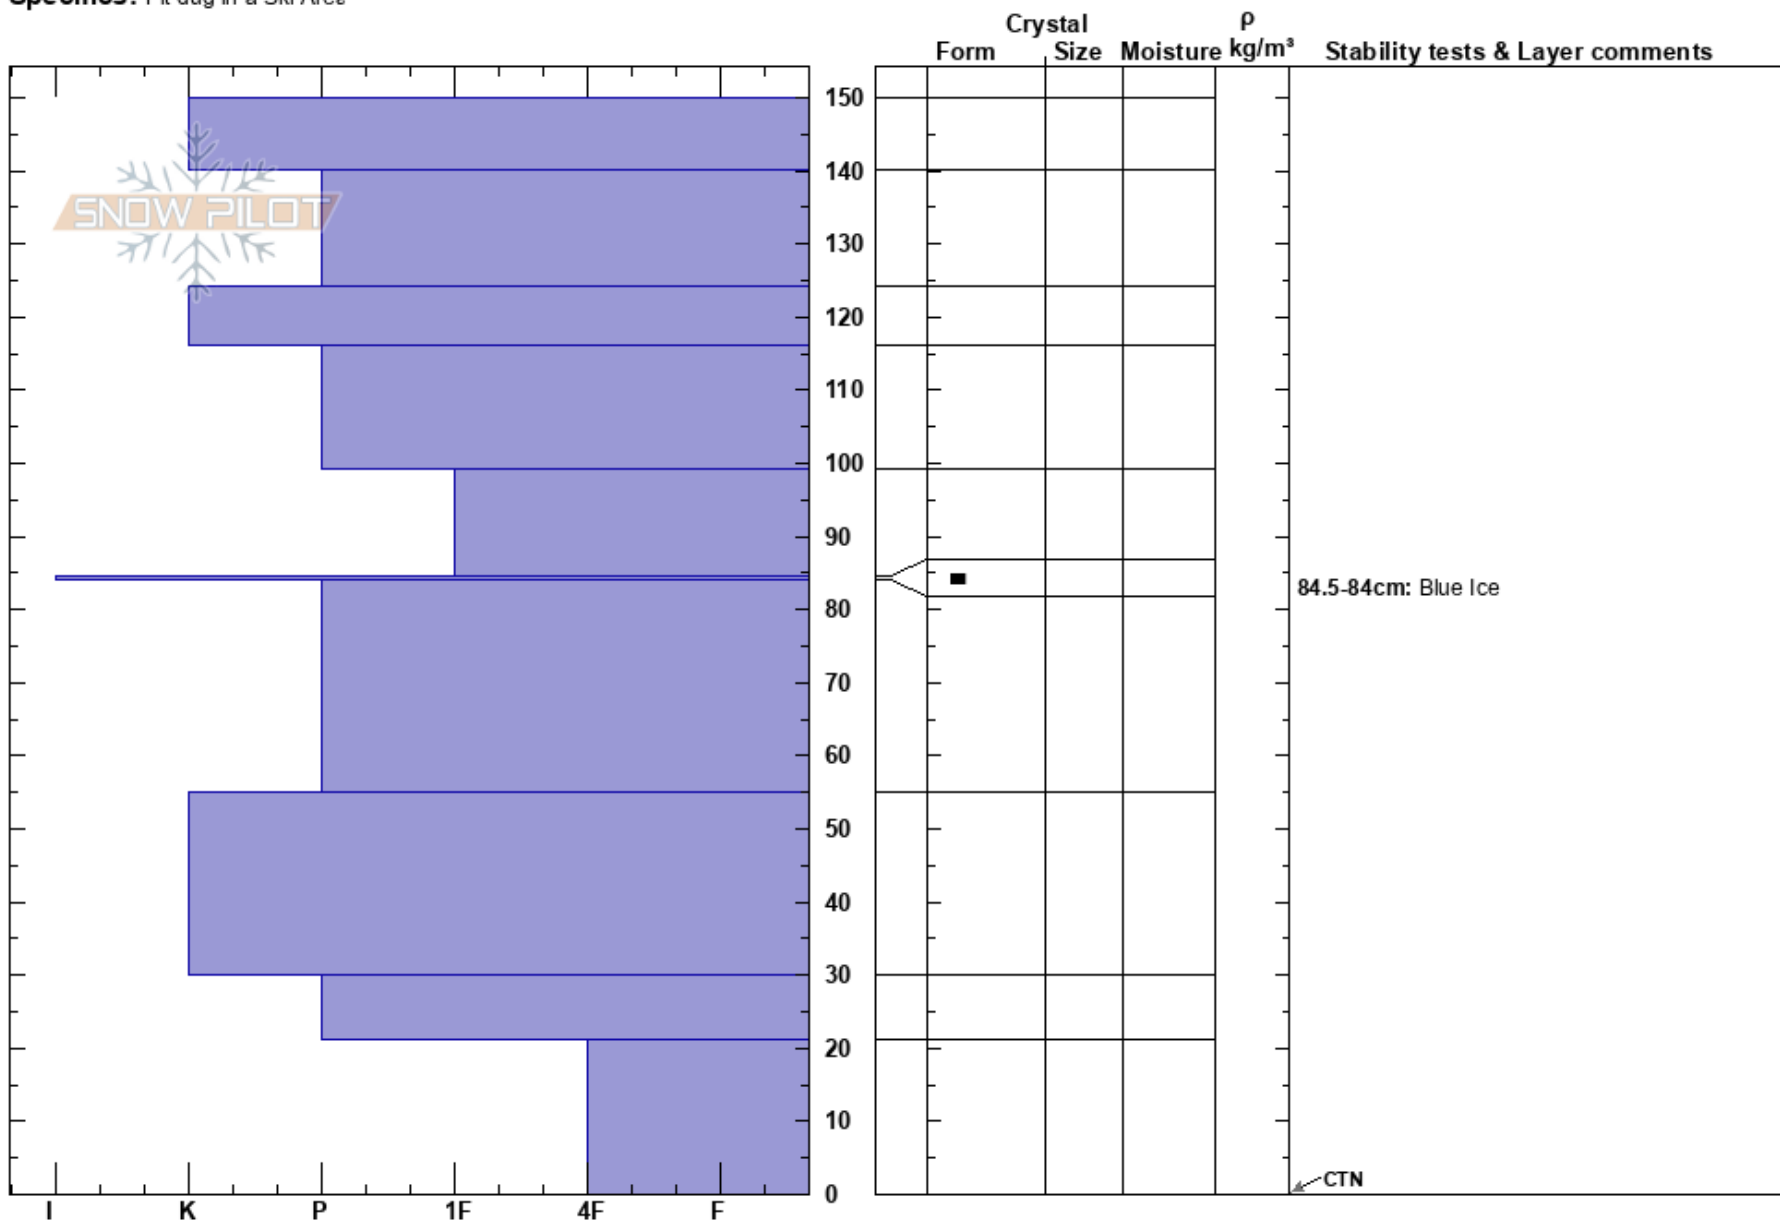

152025 Dead Dog
 Gros Ventre Range
 WY
 Elevation: 7760 ft
 Aspect: N
 Specifics: Pit dug in a Ski Area

Mitch Dann
 01/05/2025 - 11:30am
 Co-ord: 43.45743N, -110.75832W
 Slope Angle: 23°
 Wind Loading: previous

Stability: HS:150
 Air Temperature: -5°C
 Sky Cover: OVC
 Precipitation: S-1
 Wind: S Light Breeze
 PF:0
 PS:0
 Layer Notes:
 84.5-84cm: Blue Ice
 84.5-84cm: Problematic layer

Notes: