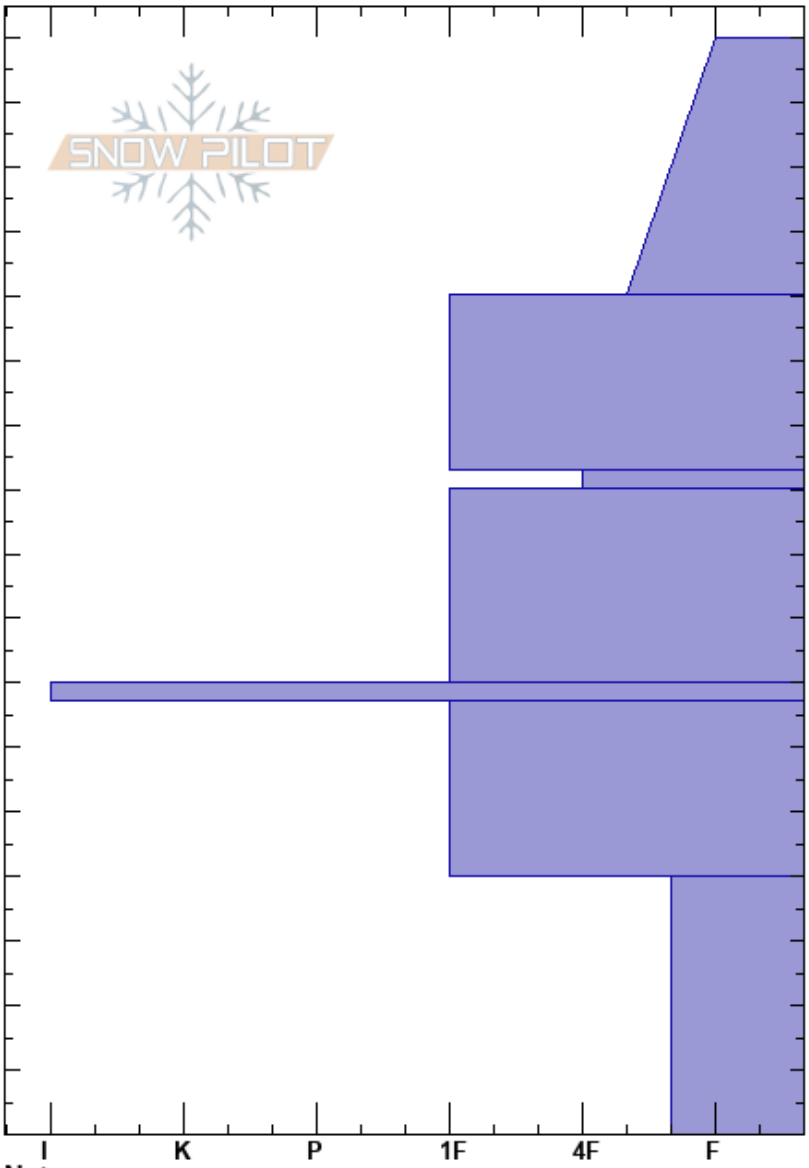

Butler Fork - N Facing
 Wasatch Range
 UT
 Elevation: 8500 ft
 Aspect: N
 Specifics:

David Leydet
 01/05/2025 - 8:00am
 Co-ord:
 Slope Angle: 20°
 Wind Loading: yes

Stability:
 Air Temperature: 20°F
 Sky Cover: BKN
 Precipitation: NO
 Wind:

HS:170
 Layer Notes:
 70-67cm: Crust
 40-0cm: PWL
 40-0cm: Problematic layer

Elevation (ft)	Crystal		Moisture	ρ kg/m ³	Stability tests & Layer comments
	Form	Size			
170					
160					
150					
140					
130					
120					
110					
100					
90					
80					
70					70-67cm: Crust
60					
50					
40					
30					
20					40-0cm: PWL
10					
0					ECTX