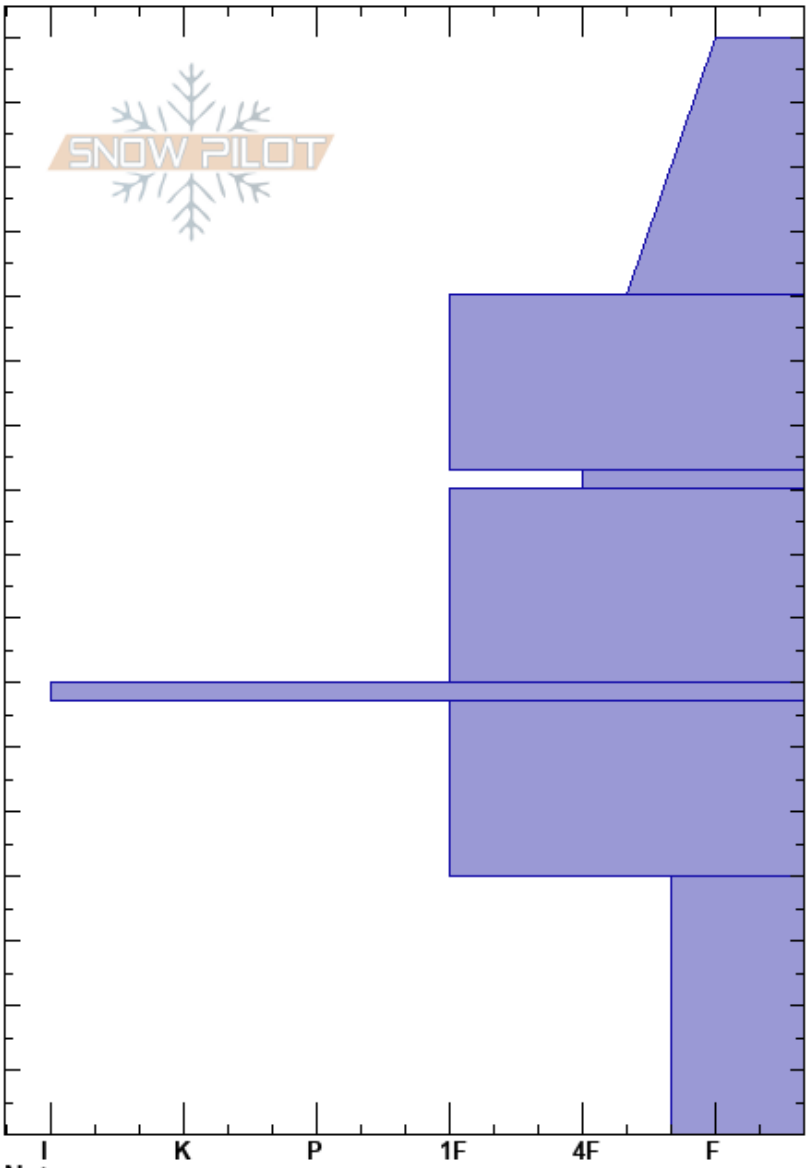

Butler Fork - N Facing
 Wasatch Range
 UT
 Elevation: 8500 ft
 Aspect: N
 Specifics:

David Leydet
 01/05/2025 - 8:00am
 Co-ord:
 Slope Angle: 20°
 Wind Loading: yes

Stability:
 Air Temperature: 20°F
 Sky Cover: BKN
 Precipitation: NO
 Wind:

HS:170
 Layer Notes:
 70-67cm: Crust
 40-0cm: PWL
 40-0cm: Problematic layer

Height (cm)	Crystal		Moisture	ρ kg/m ³	Stability tests & Layer comments
	Form	Size			
170					
160					
150					
140					
130					
120					
110					
100					
90					
80					
70					70-67cm: Crust
60					
50					
40					
30					
20					40-0cm: PWL
10					
0					ECTX