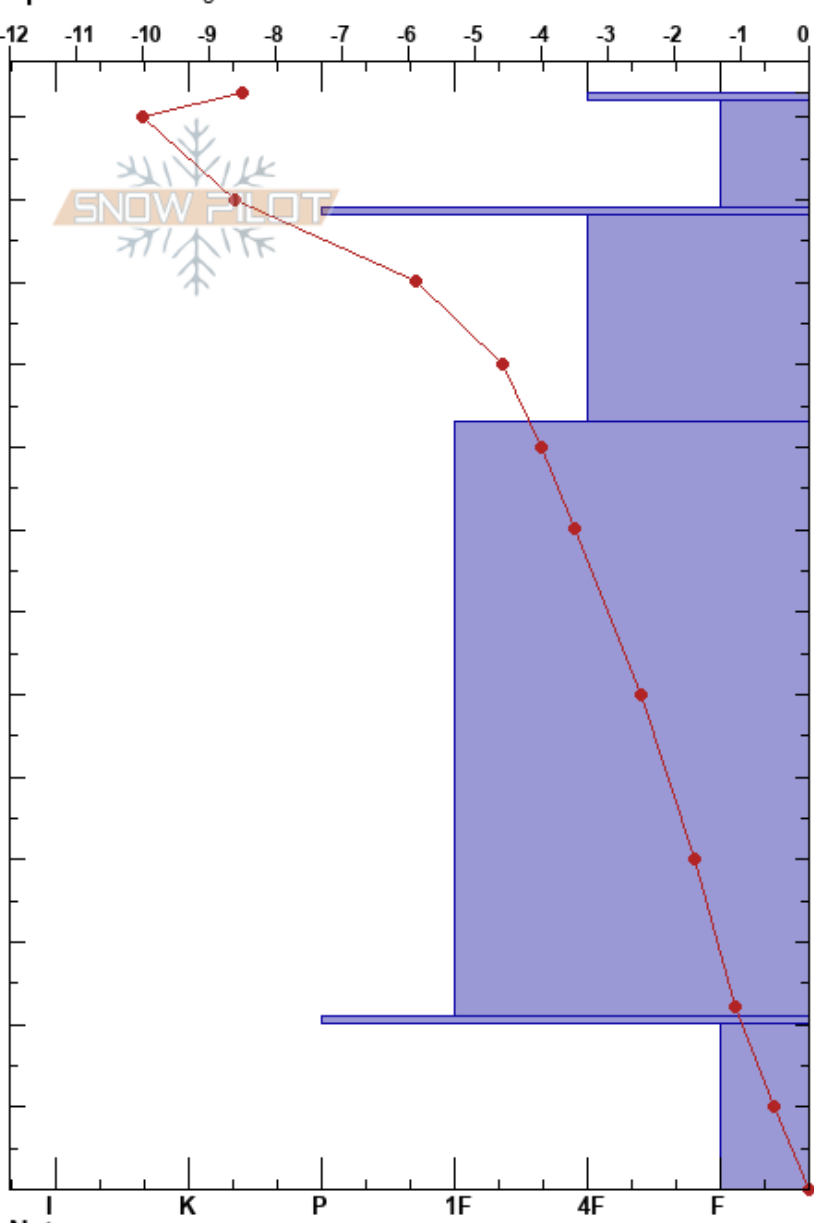

Rt5 Trolly Laramie
 Teton Range
 WY
 Elevation: 9750 ft
 Aspect: 125°
 Specifics: Pit dug in a Ski Area

Cody McInnes
 12/11/2024 - 12:30pm
 Co-ord: 43.59441N, -110.86394W
 Slope Angle: 35°
 Wind Loading: previous

Stability: **HS:133**
 Air Temperature: -5.8°C **PF:30** 21-20cm:Problematic layer
 Sky Cover: FEW **PS:15**
 Precipitation: NO
 Wind: W Moderate

Elevation (m)	Crystal		Moisture	ρ kg/m ³	Stability tests & Layer comments
	Form	Size			
133					
130	•	0.3			
120	/	0.5			
120	⊙⊙				
110					
100	⊖	1			
90					
80					
70					
60	•	1			
50					
40					
30					
20	⊙⊙				← PST121/123 (End) @20cm
10	^	1-2			
0					← ECTX