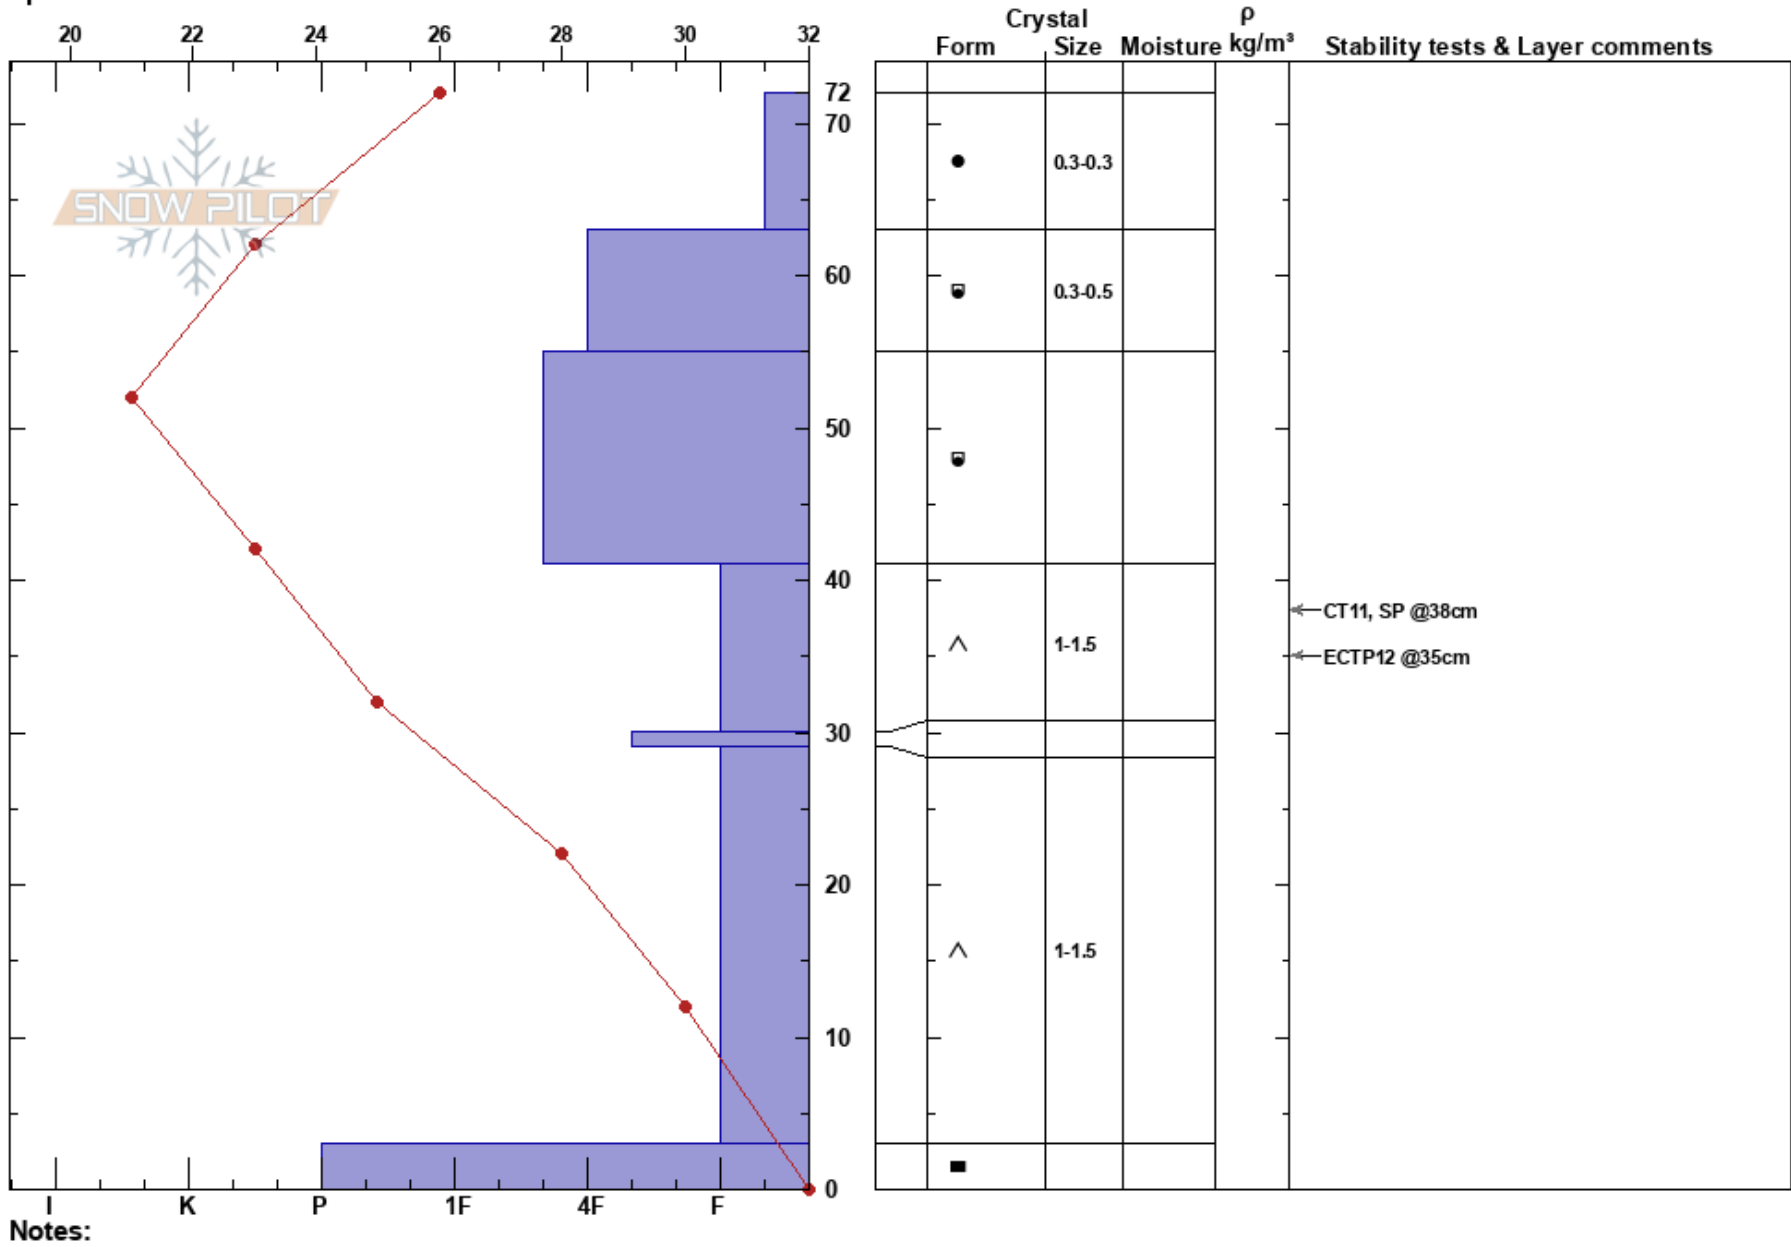

Bockman-DPSP
 Cameron Pass
 CO
 Elevation: 3149 m
 Aspect: 94°
 Specifics:

Sam LaRue
 01/04/2025 - 11:44am
 Co-ord: 13T 421260E 4485061N
 Slope Angle: 14°
 Wind Loading: previous

Stability: **HS:72**
Air Temperature: 27°F **PF:72** **Layer Notes:**
Sky Cover: FEW **PS: 18** 55-41cm: Problematic layer
Precipitation: NO
Wind: E Moderate