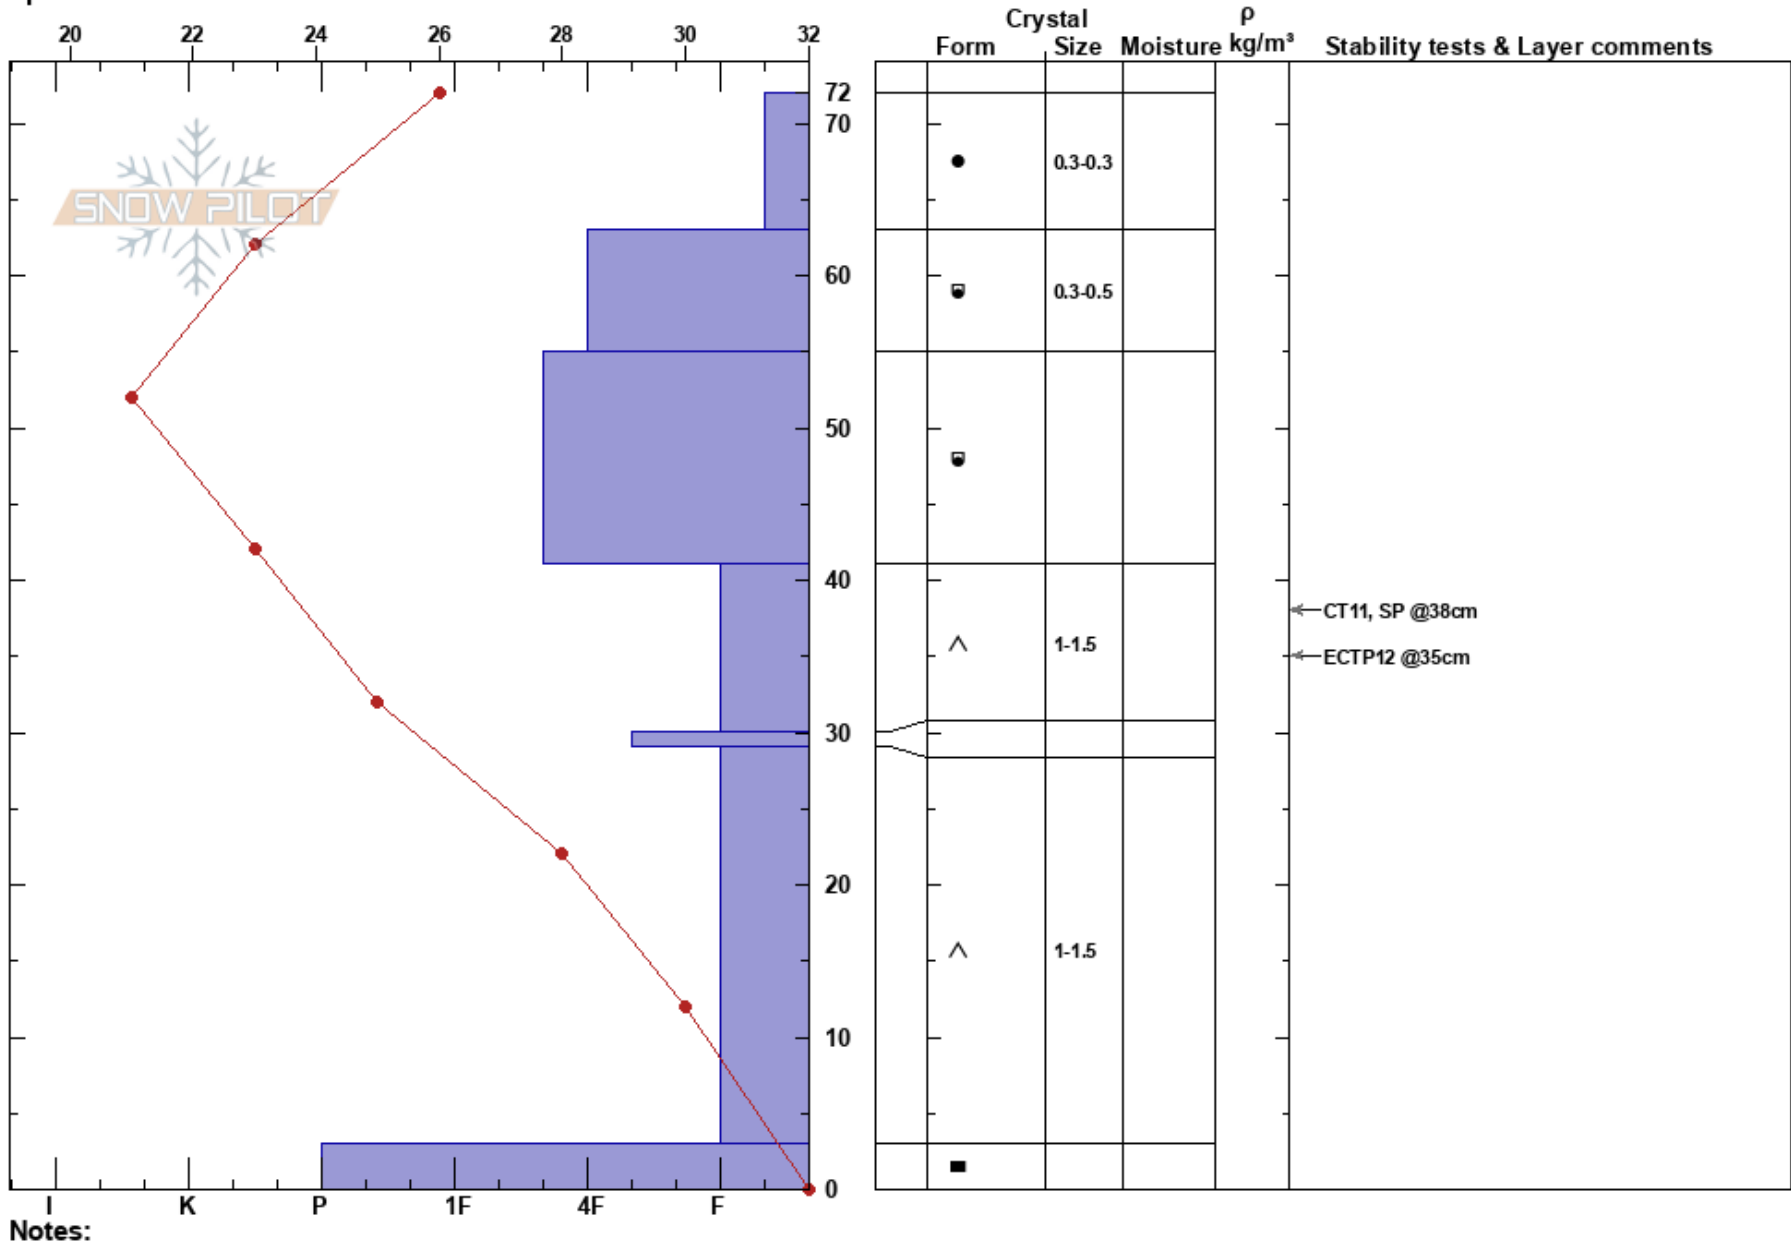

Bockman-DPSP
 Cameron Pass
 CO
 Elevation: 3149 m
 Aspect: 94°
 Specifics:

Sam LaRue
 01/04/2025 - 11:44am
 Co-ord: 13T 421260E 4485061N
 Slope Angle: 14°
 Wind Loading: previous

Stability:
 Air Temperature: 27°F
 Sky Cover: FEW
 Precipitation: NO
 Wind: E Moderate

HS:72
 PF:72
 PS: 18
 55-41cm: Problematic layer

Notes: