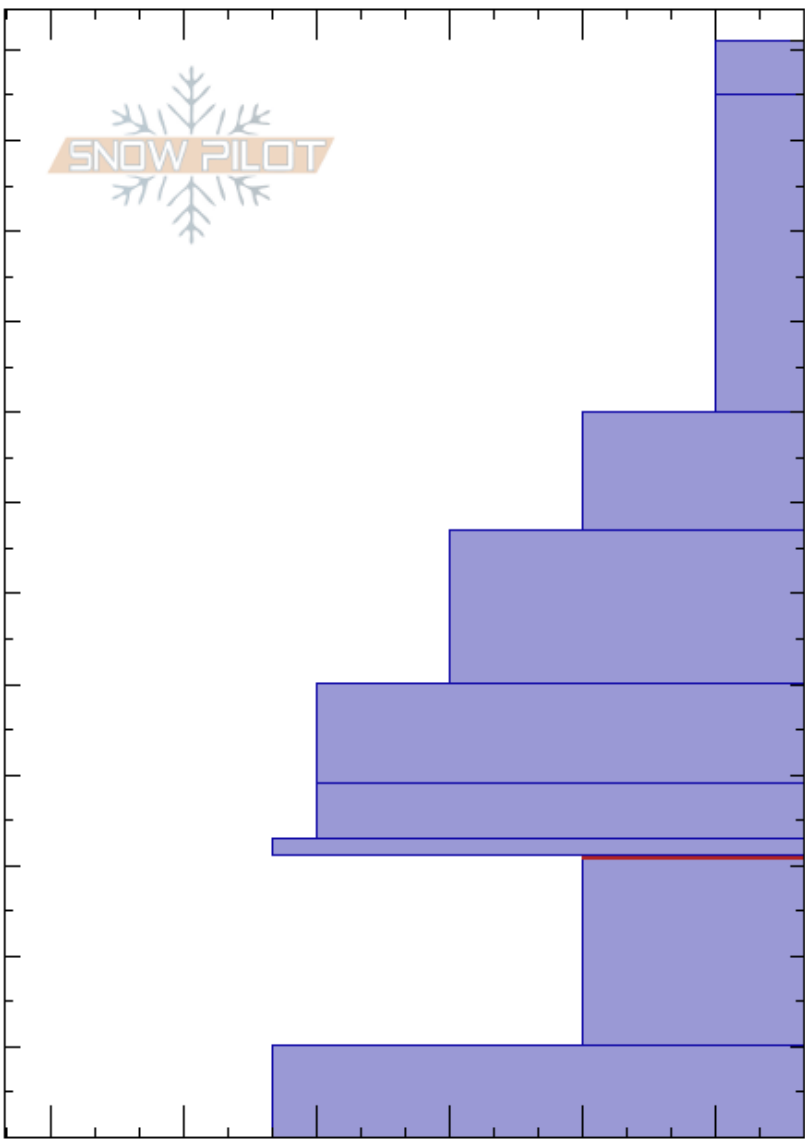

Ross Peak Meadows
 Bridger Range
 MT
 Elevation: 2440 m
 Aspect: E
 Specifics:

Christopher Pruden
 01/04/2025 - 1:30pm
 Co-ord: 504011W 5078699N
 Slope Angle: 10°
 Wind Loading: no

Stability:
 Air Temperature: -7°C
 Sky Cover: OVC
 Precipitation: S-1
 Wind: NE Light Breeze

HS:121
 Layer Notes:
 31-10cm: Problematic layer

Height (cm)	Crystal		Moisture	ρ kg/m ³	Stability tests & Layer comments
	Form	Size			
121	+r	1			
110					
100	/	1			← ECTN6 @95cm storm layering
90					
80					
70	/(●)	0.5			
60	/(●)	0.5			
50	⊖	1			
40	⊖	1			
30	⊙⊙(□)	4			← PST20/100 (End) @31cm
20	^	4			
10	^	2			
0					