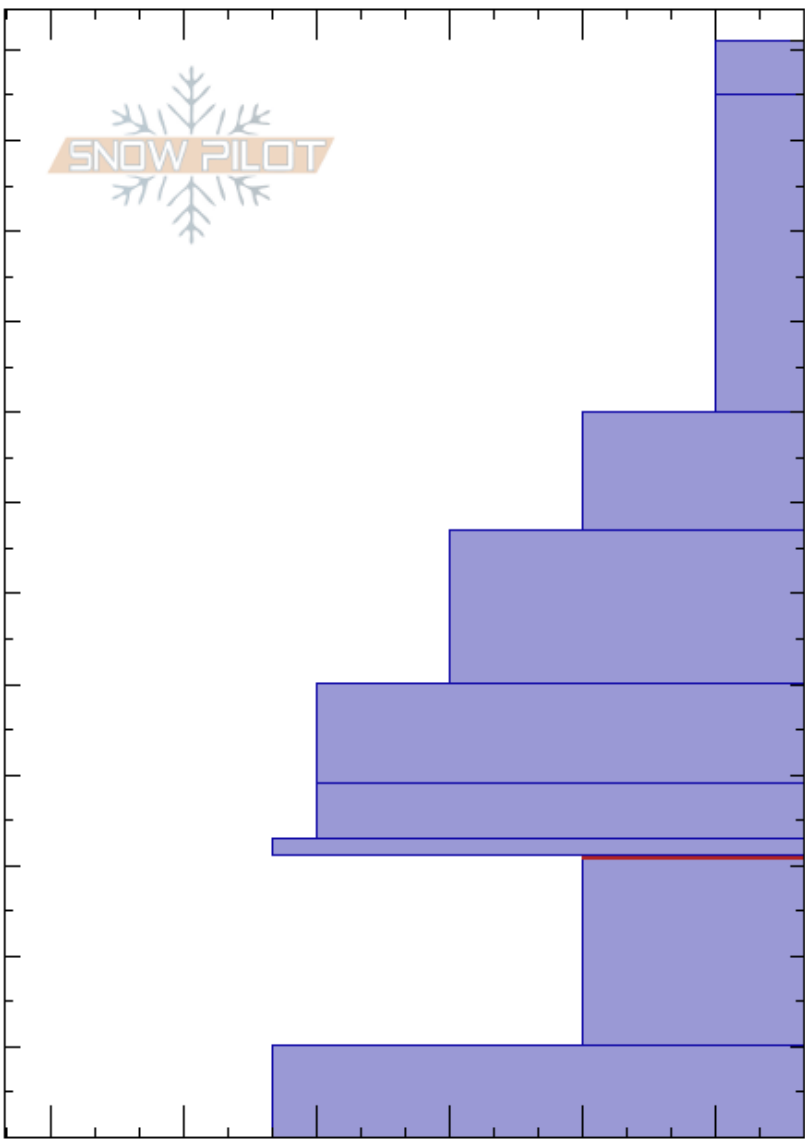

Ross Peak Meadows  
 Bridger Range  
 MT  
 Elevation: 2440 m  
 Aspect: E  
 Specifics:

Christopher Pruden  
 01/04/2025 - 1:30pm  
 Co-ord: 504011W 5078699N  
 Slope Angle: 10°  
 Wind Loading: no

Stability:  
 Air Temperature: -7°C  
 Sky Cover: OVC  
 Precipitation: S-1  
 Wind: NE Light Breeze

HS:121  
 Layer Notes:  
 31-10cm: Problematic layer

Crystal Form	Crystal Size	Moisture	$\rho$ kg/m <sup>3</sup>	Stability tests & Layer comments
+r	1			
/	1			←ECTN6 @95cm storm layering
/(●)	0.5			
/(●)	0.5			
⊖	1			
⊖	1			
⊙(□)	4			←PST20/100 (End) @31cm
^	4			
^	2			