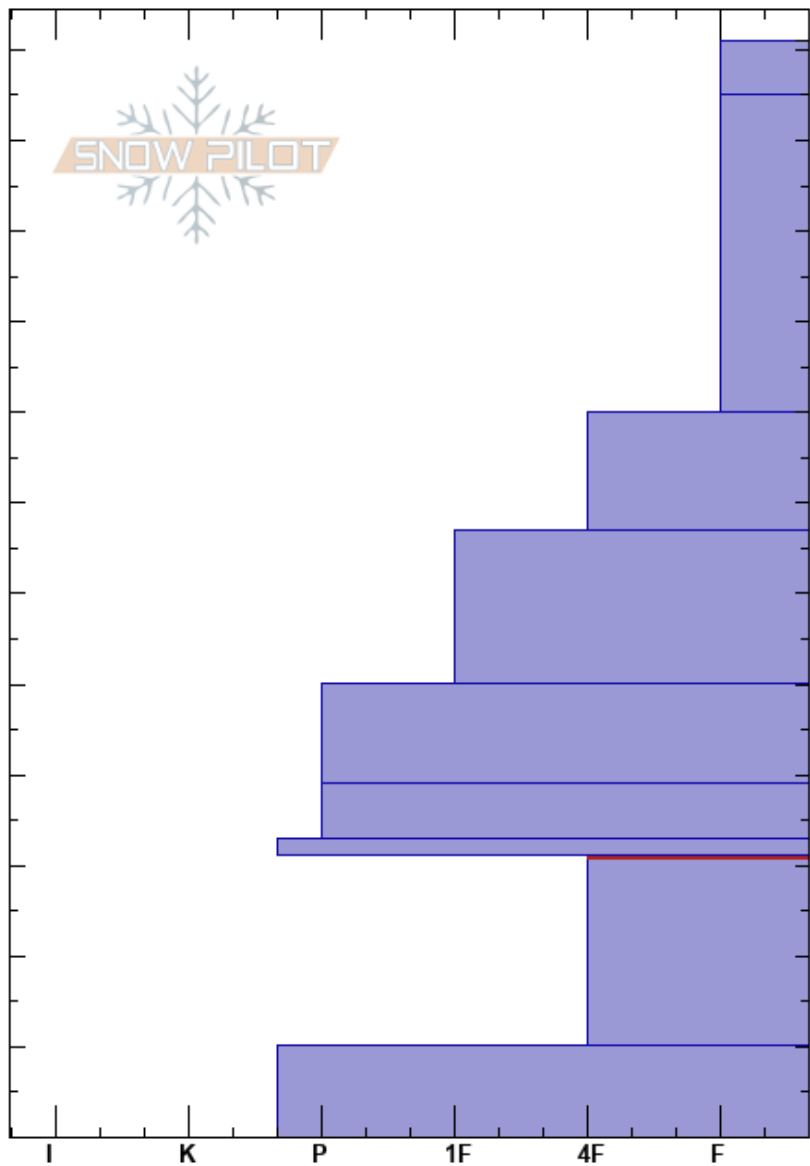

Ross Peak Meadows
 Bridger Range
 MT
 Elevation: 2440 m
 Aspect: E
 Specifics:

Christopher Pruden
 01/04/2025 - 1:30pm
 Co-ord: 504011W 5078699N
 Slope Angle: 10°
 Wind Loading: no

Stability:
 Air Temperature: -7°C
 Sky Cover: OVC
 Precipitation: S-1
 Wind: NE Light Breeze

HS:121
 Layer Notes:
 31-10cm: Problematic layer

Height (cm)	Crystal		ρ kg/m ³	Stability tests & Layer comments
	Form	Size		
121	+r	1		
110				
100	/	1		← ECTN6 @95cm storm layering
90				
80				
70	/(●)	0.5		
60	/(●)	0.5		
50	⊖	1		
40	⊖	1		
30	⊙⊙(□)	4		← PST20/100 (End) @31cm
20	^	4		
10	^	2		
0				