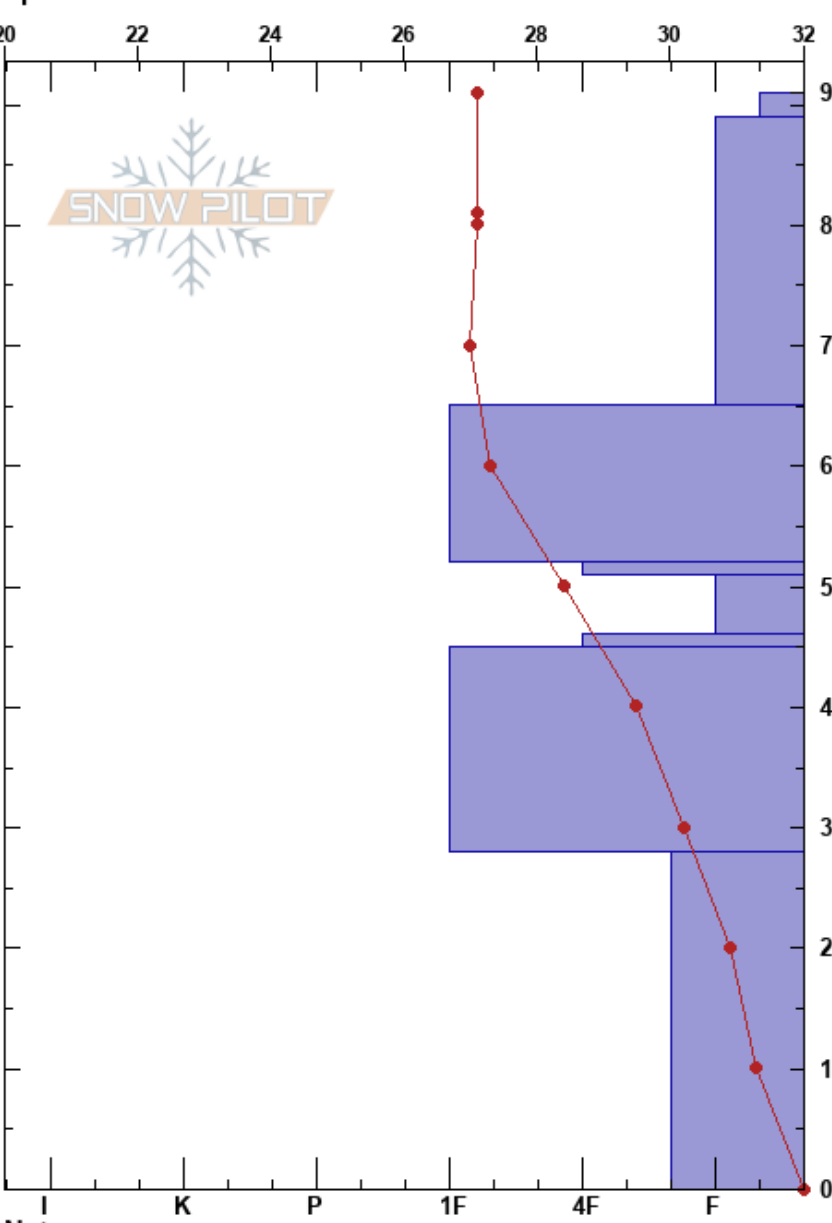

Beaver's Envy
 Bear River Range
 UT
 Elevation: 7400 ft
 Aspect: NW
 Specifics:

Matt Barry
 01/04/2025 - 11:00am
 Co-ord:
 Slope Angle: 15°
 Wind Loading: yes

Stability:
 Air Temperature: 28°F
 Sky Cover: BKN
 Precipitation: S1
 Wind: N Moderate

HS:91
 PF:38
 28-0cm: Problematic layer

Form	Crystal		ρ kg/m ³	Stability tests & Layer comments
	Size	Moisture		
+	1.5-2			
/	0.5-1			
•	0.5			
⊙				
□				
⊙				
•	1			
□	1.5-2			

← CT22, Q2 @28cm
 ← ECTP24 @28cm