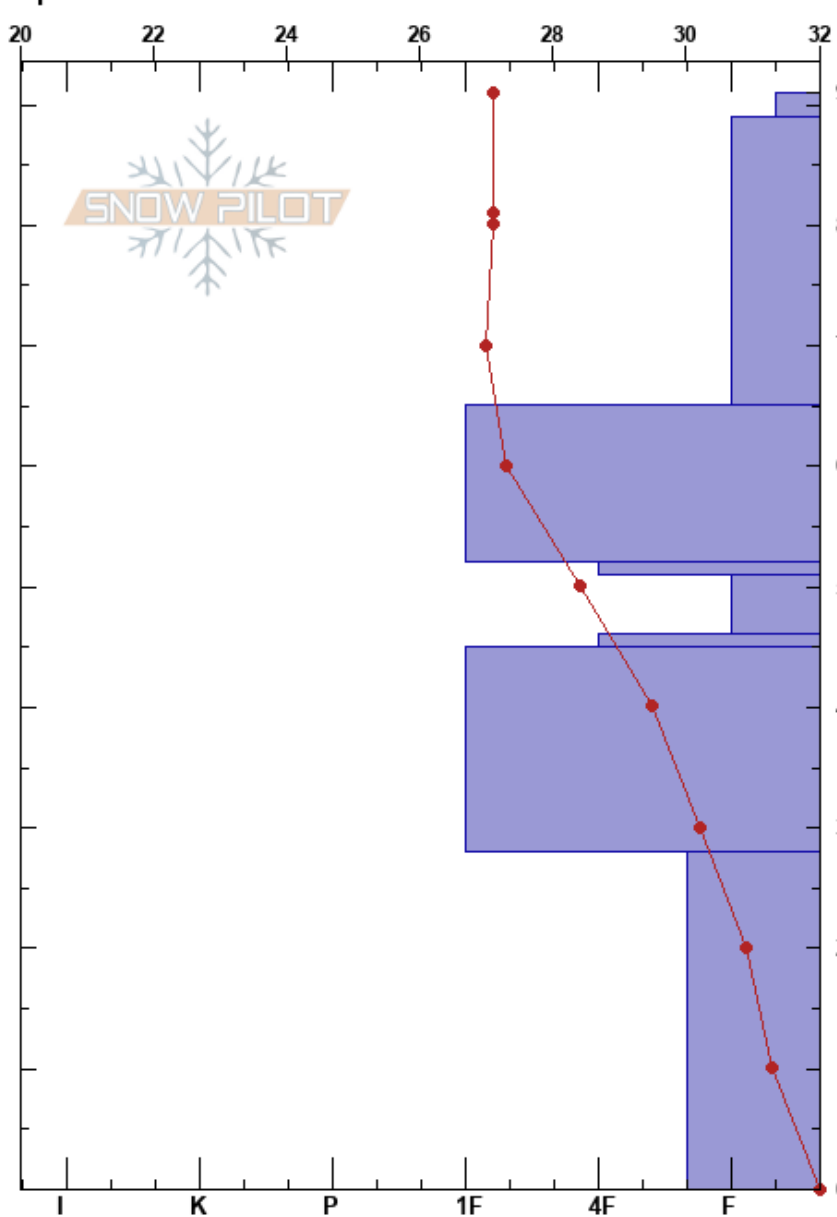

Beaver's Envy
 Bear River Range
 UT
 Elevation: 7400 ft
 Aspect: NW
 Specifics:

Matt Barry
 01/04/2025 - 11:00am
 Co-ord:
 Slope Angle: 15°
 Wind Loading: yes

Stability:
 Air Temperature: 28°F
 Sky Cover: BKN
 Precipitation: S1
 Wind: N Moderate

HS:91
 PF:38
 28-0cm: Problematic layer

Form	Crystal		ρ kg/m ³	Stability tests & Layer comments
	Size	Moisture		
+	1.5-2			
/	0.5-1			
•	0.5			
⊙				
□				
⊙				
•	1			
□	1.5-2			

← CT22, Q2 @28cm
 ← ECTP24 @28cm